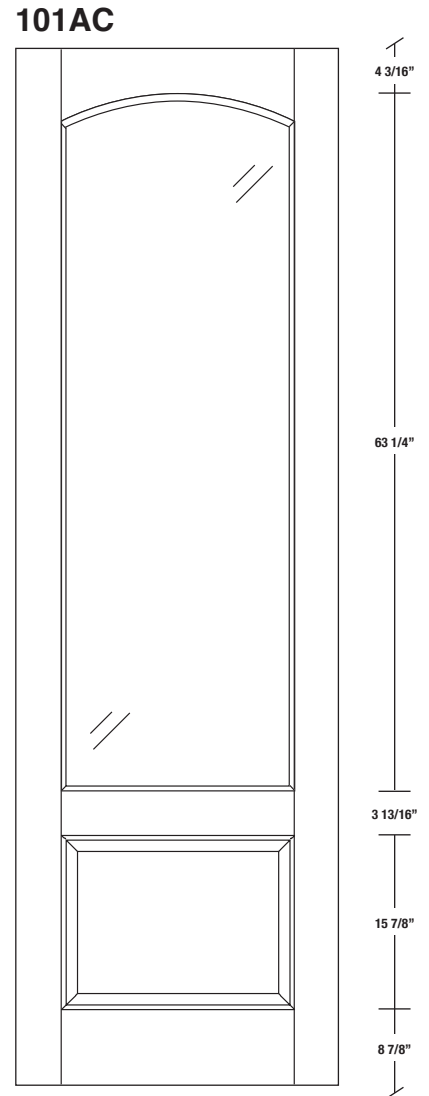

# Technical drawings 6/8 - 7/0 - 8/0

One Lite Door - U.S. specs

www.pbidoors.com

WIDTH			
36"	4 3/16"	27 5/8"	4 3/16"
34"	4 3/16"	25 5/8"	4 3/16"
32"	4 3/16"	23 5/8"	4 3/16"
30"	4 3/16"	21 5/8"	4 3/16"
28"	4 3/16"	19 5/8"	4 3/16"
26"	4 3/16"	17 5/8"	4 3/16"
24"	4 3/16"	15 5/8"	4 3/16"
22"	4 3/16"	13 5/8"	4 3/16"
20"	4 3/16"	11 5/8"	4 3/16"
18"	4 3/16"	9 5/8"	4 3/16"
16"	4 3/16"	7 5/8"	4 3/16"
15"	2 1/16"	10 7/8"	2 1/16"
14"	2 1/16"	9 7/8"	2 1/16"
12"	2 1/16"	7 7/8"	2 1/16"

WIDTH			
36"	4 3/16"	27 5/8"	4 3/16"
34"	4 3/16"	25 5/8"	4 3/16"
32"	4 3/16"	23 5/8"	4 3/16"
30"	4 3/16"	21 5/8"	4 3/16"
28"	4 3/16"	19 5/8"	4 3/16"
26"	4 3/16"	17 5/8"	4 3/16"
24"	4 3/16"	15 5/8"	4 3/16"
22"	4 3/16"	13 5/8"	4 3/16"
20"	4 3/16"	11 5/8"	4 3/16"
18"	4 3/16"	9 5/8"	4 3/16"
16"	4 3/16"	7 5/8"	4 3/16"
15"	2 1/16"	10 7/8"	2 1/16"
14"	2 1/16"	9 7/8"	2 1/16"
12"	2 1/16"	7 7/8"	2 1/16"