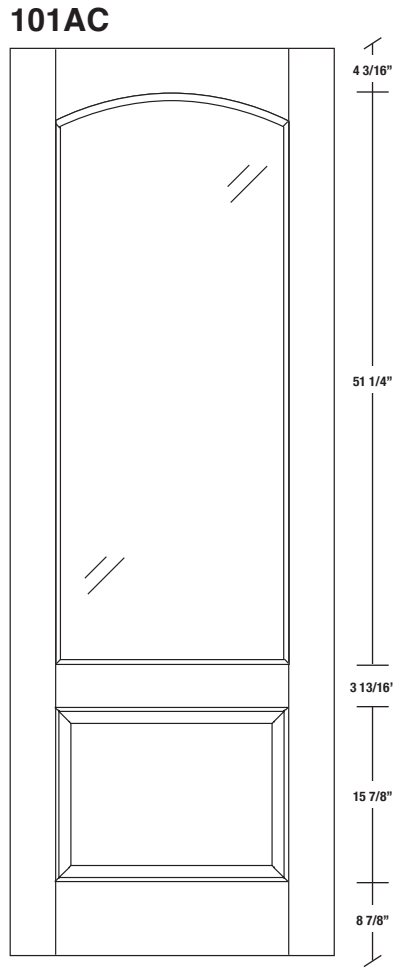

# Technical drawings 6/8 - 7/0 - 8/0

One Lite Door - U.S. specs

www.pbidoors.com

WIDTH			
36"	4 3/16"	27 5/8"	4 3/16"
34"	4 3/16"	25 5/8"	4 3/16"
32"	4 3/16"	23 5/8"	4 3/16"
30"	4 3/16"	21 5/8"	4 3/16"
28"	4 3/16"	19 5/8"	4 3/16"
26"	4 3/16"	17 5/8"	4 3/16"
24"	4 3/16"	15 5/8"	4 3/16"
22"	4 3/16"	13 5/8"	4 3/16"
20"	4 3/16"	11 5/8"	4 3/16"
18"	4 3/16"	9 5/8"	4 3/16"
16"	4 3/16"	7 5/8"	4 3/16"
15"	2 1/16"	10 7/8"	2 1/16"
14"	2 1/16"	9 7/8"	2 1/16"
12"	2 1/16"	7 7/8"	2 1/16"

WIDTH			
36"	4 3/16"	27 5/8"	4 3/16"
34"	4 3/16"	25 5/8"	4 3/16"
32"	4 3/16"	23 5/8"	4 3/16"
30"	4 3/16"	21 5/8"	4 3/16"
28"	4 3/16"	19 5/8"	4 3/16"
26"	4 3/16"	17 5/8"	4 3/16"
24"	4 3/16"	15 5/8"	4 3/16"
22"	4 3/16"	13 5/8"	4 3/16"
20"	4 3/16"	11 5/8"	4 3/16"
18"	4 3/16"	9 5/8"	4 3/16"
16"	4 3/16"	7 5/8"	4 3/16"
15"	2 1/16"	10 7/8"	2 1/16"
14"	2 1/16"	9 7/8"	2 1/16"
12"	2 1/16"	7 7/8"	2 1/16"