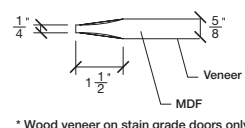

5/8" PANEL

* Wood veneer on stain grade doors only

février 2018 (revision 01)