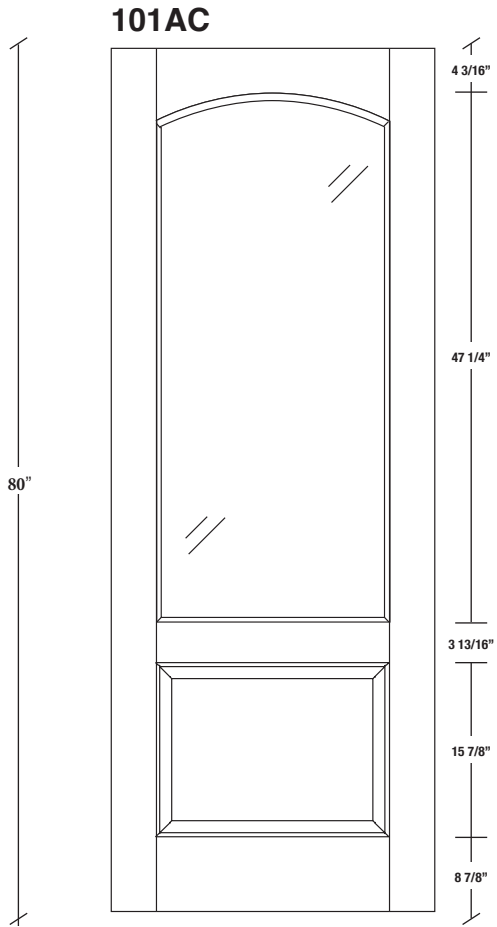

# Technical drawings 6/8 - 7/0 - 8/0

One Lite Door - U.S. specs

www.pbidoors.com

WIDTH			
36"	4 3/16"	27 5/8"	4 3/16"
34"	4 3/16"	25 5/8"	4 3/16"
32"	4 3/16"	23 5/8"	4 3/16"
30"	4 3/16"	21 5/8"	4 3/16"
28"	4 3/16"	19 5/8"	4 3/16"
26"	4 3/16"	17 5/8"	4 3/16"
24"	4 3/16"	15 5/8"	4 3/16"
22"	4 3/16"	13 5/8"	4 3/16"
20"	4 3/16"	11 5/8"	4 3/16"
18"	4 3/16"	9 5/8"	4 3/16"
16"	4 3/16"	7 5/8"	4 3/16"
15"	2 1/16"	10 7/8"	2 1/16"
14"	2 1/16"	9 7/8"	2 1/16"
12"	2 1/16"	7 7/8"	2 1/16"

WIDTH			
36"	4 3/16"	27 5/8"	4 3/16"
34"	4 3/16"	25 5/8"	4 3/16"
32"	4 3/16"	23 5/8"	4 3/16"
30"	4 3/16"	21 5/8"	4 3/16"
28"	4 3/16"	19 5/8"	4 3/16"
26"	4 3/16"	17 5/8"	4 3/16"
24"	4 3/16"	15 5/8"	4 3/16"
22"	4 3/16"	13 5/8"	4 3/16"
20"	4 3/16"	11 5/8"	4 3/16"
18"	4 3/16"	9 5/8"	4 3/16"
16"	4 3/16"	7 5/8"	4 3/16"
15"	2 1/16"	10 7/8"	2 1/16"
14"	2 1/16"	9 7/8"	2 1/16"
12"	2 1/16"	7 7/8"	2 1/16"

SIDERAIL

SIDERAIL

5/8" PANEL

\* Wood veneer on stain grade doors only

février 2018 (revision 01)