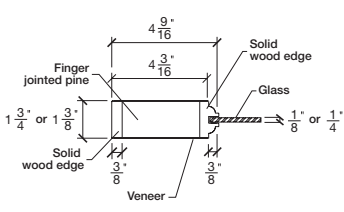

# Technical drawings 6/8 - 7/0 - 8/0

One Lite Door - U.S. specs

www.pbidoors.com

WIDTH			
36"	4 3/16"	27 5/8"	4 3/16"
34"	4 3/16"	25 5/8"	4 3/16"
32"	4 3/16"	23 5/8"	4 3/16"
30"	4 3/16"	21 5/8"	4 3/16"
28"	4 3/16"	19 5/8"	4 3/16"
26"	4 3/16"	17 5/8"	4 3/16"
24"	4 3/16"	15 5/8"	4 3/16"
22"	4 3/16"	13 5/8"	4 3/16"
20"	4 3/16"	11 5/8"	4 3/16"
18"	4 3/16"	9 5/8"	4 3/16"
16"	4 3/16"	7 5/8"	4 3/16"
15"	2 1/16"	10 7/8"	2 1/16"
14"	2 1/16"	9 7/8"	2 1/16"
12"	2 1/16"	7 7/8"	2 1/16"

WIDTH			
36"	4 3/16"	27 5/8"	4 3/16"
34"	4 3/16"	25 5/8"	4 3/16"
32"	4 3/16"	23 5/8"	4 3/16"
30"	4 3/16"	21 5/8"	4 3/16"
28"	4 3/16"	19 5/8"	4 3/16"
26"	4 3/16"	17 5/8"	4 3/16"
24"	4 3/16"	15 5/8"	4 3/16"
22"	4 3/16"	13 5/8"	4 3/16"
20"	4 3/16"	11 5/8"	4 3/16"
18"	4 3/16"	9 5/8"	4 3/16"
16"	4 3/16"	7 5/8"	4 3/16"
15"	2 1/16"	10 7/8"	2 1/16"
14"	2 1/16"	9 7/8"	2 1/16"
12"	2 1/16"	7 7/8"	2 1/16"