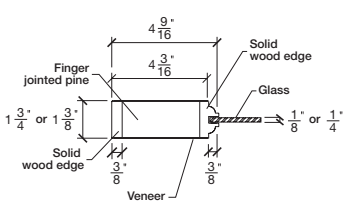

Technical drawings 6/8 - 7/0 - 8/0

One Lite Door - U.S. specs

www.pbidoors.com

WIDTH			
36"	4 3/16"	27 5/8"	4 3/16"
34"	4 3/16"	25 5/8"	4 3/16"
32"	4 3/16"	23 5/8"	4 3/16"
30"	4 3/16"	21 5/8"	4 3/16"
28"	4 3/16"	19 5/8"	4 3/16"
26"	4 3/16"	17 5/8"	4 3/16"
24"	4 3/16"	15 5/8"	4 3/16"

FOR SMALLER SIZES REFER TO MODEL #101AC P.6

WIDTH			
36"	4 3/16"	27 5/8"	4 3/16"
34"	4 3/16"	25 5/8"	4 3/16"
32"	4 3/16"	23 5/8"	4 3/16"
30"	4 3/16"	21 5/8"	4 3/16"
28"	4 3/16"	19 5/8"	4 3/16"
26"	4 3/16"	17 5/8"	4 3/16"
24"	4 3/16"	15 5/8"	4 3/16"

FOR SMALLER SIZES REFER TO MODEL #101AC P.6

WIDTH			
36"	4 3/16"	27 5/8"	4 3/16"
34"	4 3/16"	25 5/8"	4 3/16"
32"	4 3/16"	23 5/8"	4 3/16"
30"	4 3/16"	21 5/8"	4 3/16"
28"	4 3/16"	19 5/8"	4 3/16"
26"	4 3/16"	17 5/8"	4 3/16"
24"	4 3/16"	15 5/8"	4 3/16"

FOR SMALLER SIZES REFER TO MODEL #101AC P.6

SIDERAIL

février 2018 (revision 01)