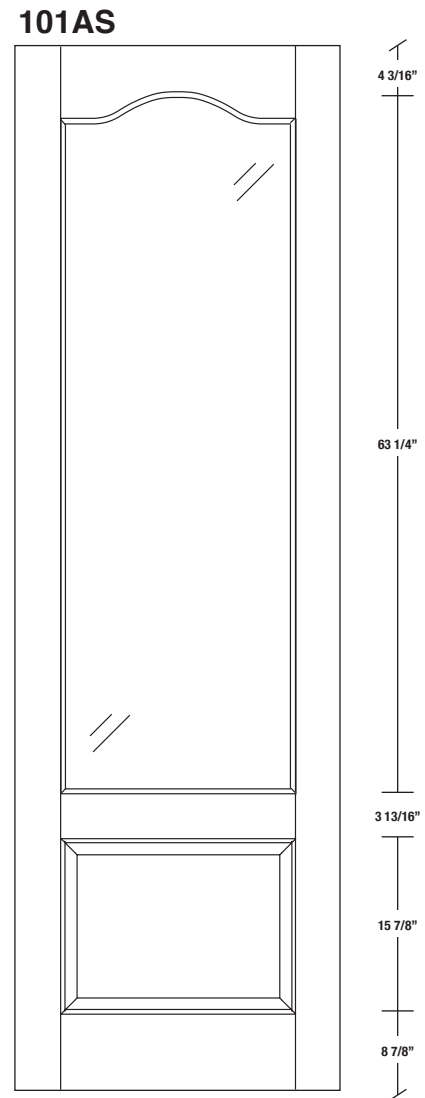

Technical drawings 6/8 - 7/0 - 8/0

One Lite Door - U.S. specs

www.pbidoors.com

WIDTH			
36"	4 3/16"	27 5/8"	4 3/16"
34"	4 3/16"	25 5/8"	4 3/16"
32"	4 3/16"	23 5/8"	4 3/16"
30"	4 3/16"	21 5/8"	4 3/16"
28"	4 3/16"	19 5/8"	4 3/16"
26"	4 3/16"	17 5/8"	4 3/16"
24"	4 3/16"	15 5/8"	4 3/16"

FOR SMALLER SIZES REFER TO MODEL #101AC P.6

WIDTH			
36"	4 3/16"	27 5/8"	4 3/16"
34"	4 3/16"	25 5/8"	4 3/16"
32"	4 3/16"	23 5/8"	4 3/16"
30"	4 3/16"	21 5/8"	4 3/16"
28"	4 3/16"	19 5/8"	4 3/16"
26"	4 3/16"	17 5/8"	4 3/16"
24"	4 3/16"	15 5/8"	4 3/16"

FOR SMALLER SIZES REFER TO MODEL #101AC P.6

SIDERAIL

SIDERAIL

PANEL
* Wood veneer on stain grade doors only

février 2018 (revision 01)