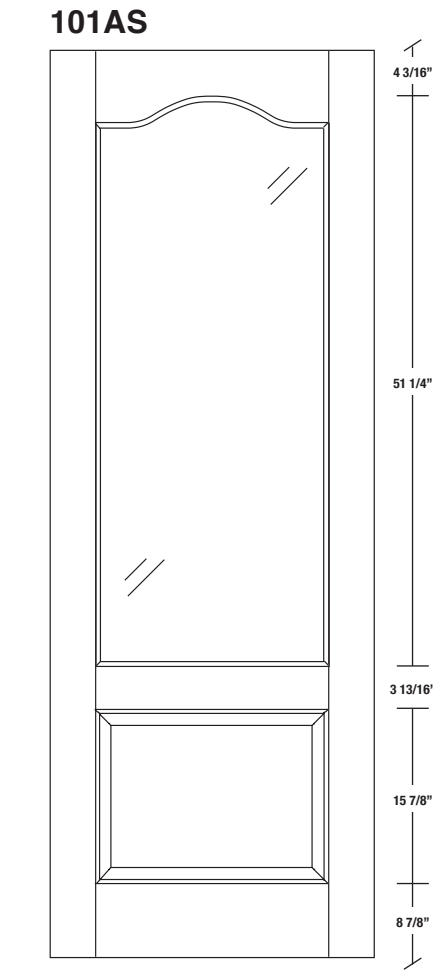

Technical drawings 6/8 - 7/0 - 8/0

One Lite Door - U.S. specs

www.pbidoors.com

WIDTH			
36"	4 3/16"	27 5/8"	4 3/16"
34"	4 3/16"	25 5/8"	4 3/16"
32"	4 3/16"	23 5/8"	4 3/16"
30"	4 3/16"	21 5/8"	4 3/16"
28"	4 3/16"	19 5/8"	4 3/16"
26"	4 3/16"	17 5/8"	4 3/16"
24"	4 3/16"	15 5/8"	4 3/16"

FOR SMALLER SIZES REFER TO MODEL #101AC P.6

WIDTH			
36"	4 3/16"	27 5/8"	4 3/16"
34"	4 3/16"	25 5/8"	4 3/16"
32"	4 3/16"	23 5/8"	4 3/16"
30"	4 3/16"	21 5/8"	4 3/16"
28"	4 3/16"	19 5/8"	4 3/16"
26"	4 3/16"	17 5/8"	4 3/16"
24"	4 3/16"	15 5/8"	4 3/16"

FOR SMALLER SIZES REFER TO MODEL #101AC P.6

SIDERAIL

SIDERAIL

PANEL
* Wood veneer on stain grade doors only

février 2018 (revision 01)