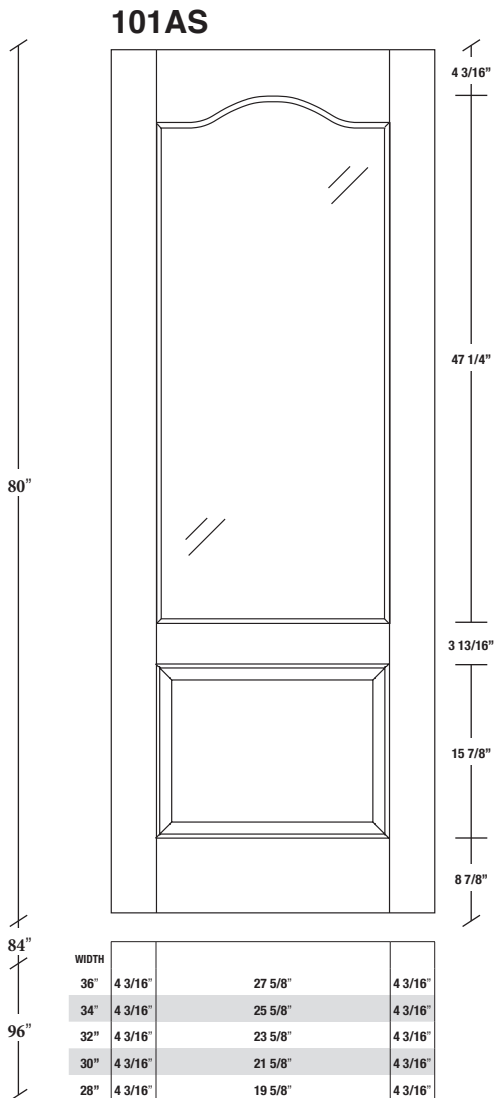

Technical drawings 6/8 - 7/0 - 8/0

One Lite Door - U.S. specs

www.pbidoors.com

WIDTH			
36"	4 3/16"	27 5/8"	4 3/16"
34"	4 3/16"	25 5/8"	4 3/16"
32"	4 3/16"	23 5/8"	4 3/16"
30"	4 3/16"	21 5/8"	4 3/16"
28"	4 3/16"	19 5/8"	4 3/16"
26"	4 3/16"	17 5/8"	4 3/16"
24"	4 3/16"	15 5/8"	4 3/16"

FOR SMALLER SIZES REFER TO MODEL #101AC P.6

WIDTH			
36"	4 3/16"	27 5/8"	4 3/16"
34"	4 3/16"	25 5/8"	4 3/16"
32"	4 3/16"	23 5/8"	4 3/16"
30"	4 3/16"	21 5/8"	4 3/16"
28"	4 3/16"	19 5/8"	4 3/16"
26"	4 3/16"	17 5/8"	4 3/16"
24"	4 3/16"	15 5/8"	4 3/16"

FOR SMALLER SIZES REFER TO MODEL #101AC P.6

SIDERAIL

SIDERAIL

PANEL
* Wood veneer on stain grade doors only

février 2018 (revision 01)