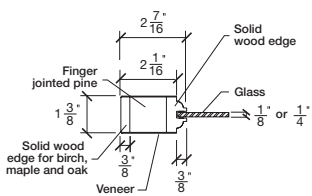

Technical drawings 6/7 - 6/11 - 7/11

One Lite Bifold Door - U.S. specs

www.pbidoors.com

1 3/8" SIDERAIL

1 3/8" SIDERAIL

5/8" PANEL

* Wood veneer on stain grade doors only

février 2018 (revision 01)