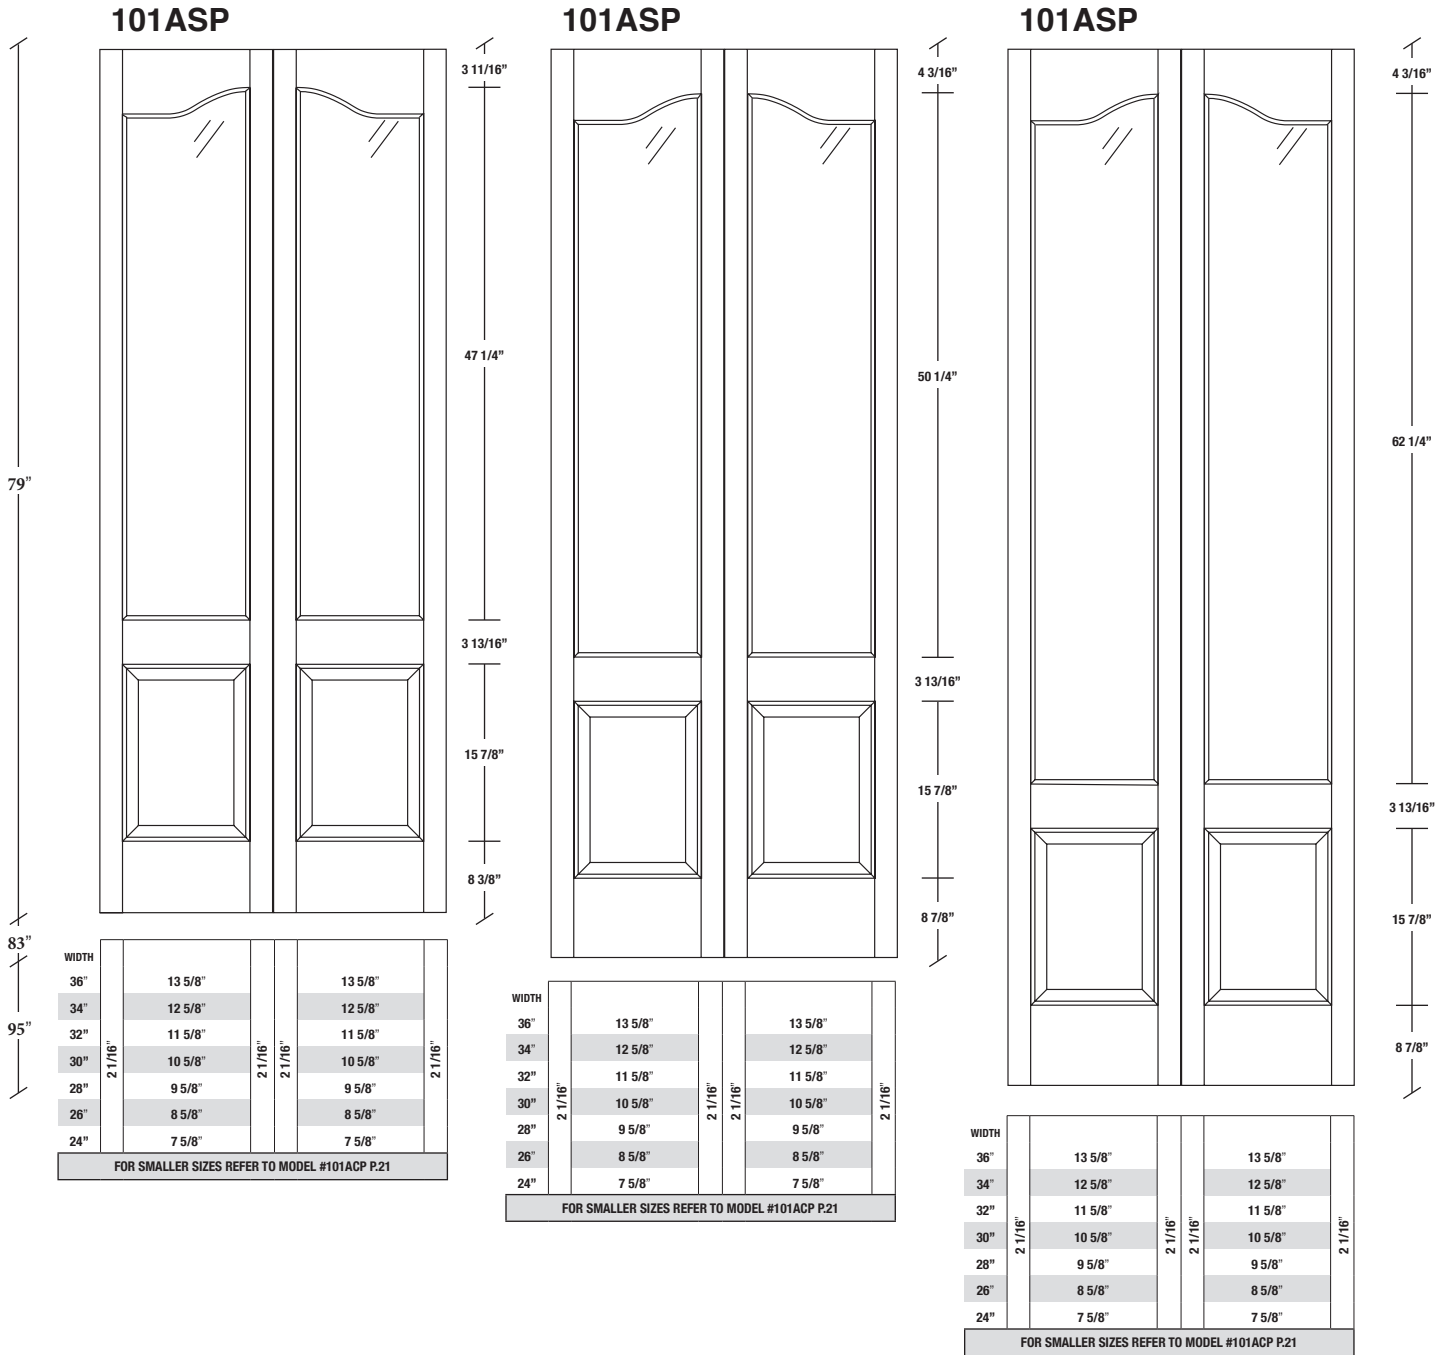

Technical drawings 6/7 - 6/11 - 7/11

One Lite Bifold Door - U.S. specs

www.pbidoors.com

1 3/8" SIDERAIL

1 3/8" SIDERAIL

5/8" PANEL

* Wood veneer on stain grade doors only

février 2018 (revision 01)