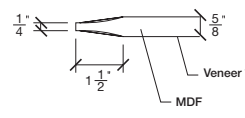

Technical drawings 6/7 - 6/11 - 7/11

One Lite Bifold Door - U.S. specs

www.pbidoors.com

1 3/8" SIDERAIL

1 3/8" SIDERAIL

5/8" PANEL

* Wood veneer on stain grade doors only

février 2018 (revision 01)