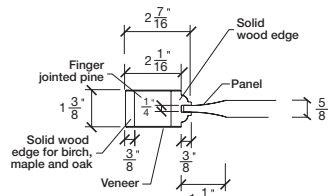

Technical drawings 6/7 - 6/11 - 7/11

One Lite Bifold Door - U.S. specs

www.pbidoors.com

1 3/8" SIDERAIL

1 3/8" SIDERAIL

5/8" PANEL

* Wood veneer on stain grade doors only

février 2018 (revision 01)