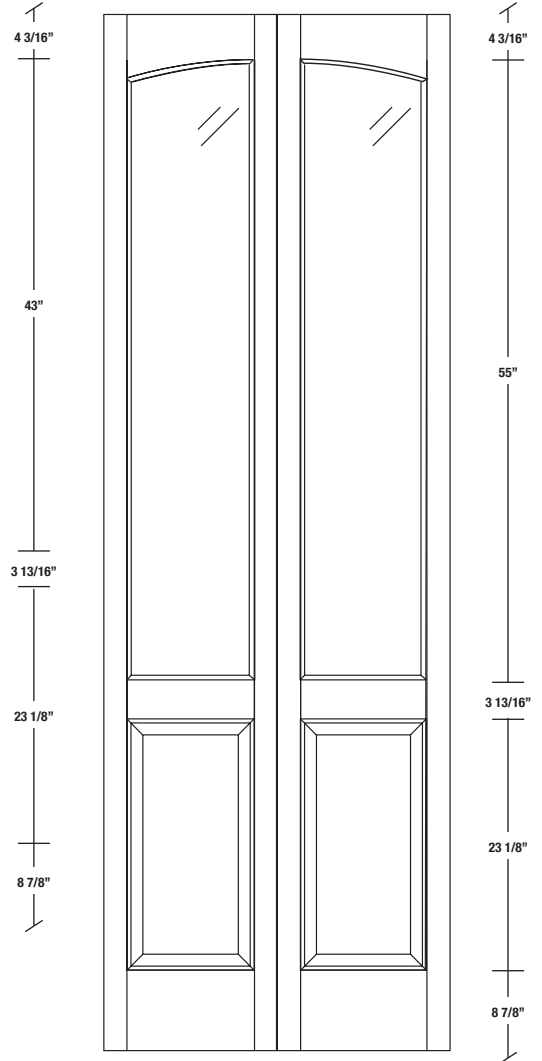

# Technical drawings 79" - 84" - 96"

One Lite Bifold Door - U.S. specs

www.pbidoors.com

101KCP

36"	13 5/8"	13 5/8"
34"	12 5/8"	12 5/8"
32"	11 5/8"	11 5/8"
30"	10 5/8"	10 5/8"
28"	9 5/8"	9 5/8"
26"	8 5/8"	8 5/8"
24"	7 5/8"	7 5/8"
22"	6 5/8"	6 5/8"
20"	5 5/8"	5 5/8"

101KCP

36"	13 5/8"	13 5/8"
34"	12 5/8"	12 5/8"
32"	11 5/8"	11 5/8"
30"	10 5/8"	10 5/8"
28"	9 5/8"	9 5/8"
26"	8 5/8"	8 5/8"
24"	7 5/8"	7 5/8"
22"	6 5/8"	6 5/8"
20"	5 5/8"	5 5/8"

101KCP

36"	13 5/8"	13 5/8"
34"	12 5/8"	12 5/8"
32"	11 5/8"	11 5/8"
30"	10 5/8"	10 5/8"
28"	9 5/8"	9 5/8"
26"	8 5/8"	8 5/8"
24"	7 5/8"	7 5/8"
22"	6 5/8"	6 5/8"
20"	5 5/8"	5 5/8"

1 3/8" SIDERAIL

1 3/8" SIDERAIL

\* Wood veneer on stain grade doors only

5/8" PANEL

April 2018 (revision 01)