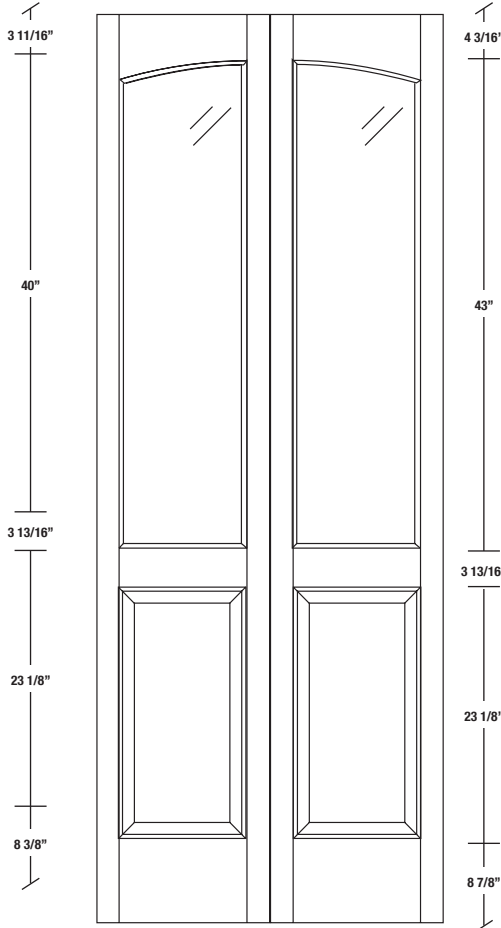

# Technical drawings 79" - 84" - 96"

One Lite Bifold Door - U.S. specs

www.pbidoors.com

101KCP

36"	13 5/8"	13 5/8"
34"	12 5/8"	12 5/8"
32"	11 5/8"	11 5/8"
30"	10 5/8"	10 5/8"
28"	9 5/8"	9 5/8"
26"	8 5/8"	8 5/8"
24"	7 5/8"	7 5/8"
22"	6 5/8"	6 5/8"
20"	5 5/8"	5 5/8"

101KCP

36"	13 5/8"	13 5/8"
34"	12 5/8"	12 5/8"
32"	11 5/8"	11 5/8"
30"	10 5/8"	10 5/8"
28"	9 5/8"	9 5/8"
26"	8 5/8"	8 5/8"
24"	7 5/8"	7 5/8"
22"	6 5/8"	6 5/8"
20"	5 5/8"	5 5/8"

101KCP

36"	13 5/8"	13 5/8"
34"	12 5/8"	12 5/8"
32"	11 5/8"	11 5/8"
30"	10 5/8"	10 5/8"
28"	9 5/8"	9 5/8"
26"	8 5/8"	8 5/8"
24"	7 5/8"	7 5/8"
22"	6 5/8"	6 5/8"
20"	5 5/8"	5 5/8"

1 3/8" SIDERAIL

1 3/8" SIDERAIL

\* Wood veneer on stain grade doors only

5/8" PANEL

April 2018 (revision 01)