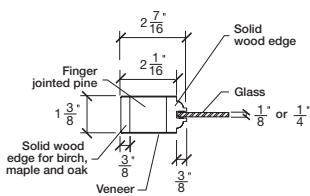

# Technical drawings 79" - 84" - 96"

One Lite Bifold Door - U.S. specs

www.pbidoors.com

101KCP

36"	13 5/8"	13 5/8"
34"	12 5/8"	12 5/8"
32"	11 5/8"	11 5/8"
30"	10 5/8"	10 5/8"
28"	9 5/8"	9 5/8"
26"	8 5/8"	8 5/8"
24"	7 5/8"	7 5/8"
22"	6 5/8"	6 5/8"
20"	5 5/8"	5 5/8"

101KCP

36"	13 5/8"	13 5/8"
34"	12 5/8"	12 5/8"
32"	11 5/8"	11 5/8"
30"	10 5/8"	10 5/8"
28"	9 5/8"	9 5/8"
26"	8 5/8"	8 5/8"
24"	7 5/8"	7 5/8"
22"	6 5/8"	6 5/8"
20"	5 5/8"	5 5/8"

101KCP

36"	13 5/8"	13 5/8"
34"	12 5/8"	12 5/8"
32"	11 5/8"	11 5/8"
30"	10 5/8"	10 5/8"
28"	9 5/8"	9 5/8"
26"	8 5/8"	8 5/8"
24"	7 5/8"	7 5/8"
22"	6 5/8"	6 5/8"
20"	5 5/8"	5 5/8"

1 3/8" SIDERAIL

1 3/8" SIDERAIL

\* Wood veneer on stain grade doors only

5/8" PANEL

April 2018 (revision 01)