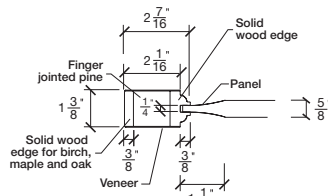

# Technical drawings 79" - 84" - 96"

One Lite Bifold Door - U.S. specs

www.pbidoors.com

101KCP

36"	13 5/8"	13 5/8"
34"	12 5/8"	12 5/8"
32"	11 5/8"	11 5/8"
30"	10 5/8"	10 5/8"
28"	9 5/8"	9 5/8"
26"	8 5/8"	8 5/8"
24"	7 5/8"	7 5/8"
22"	6 5/8"	6 5/8"
20"	5 5/8"	5 5/8"

101KCP

36"	13 5/8"	13 5/8"
34"	12 5/8"	12 5/8"
32"	11 5/8"	11 5/8"
30"	10 5/8"	10 5/8"
28"	9 5/8"	9 5/8"
26"	8 5/8"	8 5/8"
24"	7 5/8"	7 5/8"
22"	6 5/8"	6 5/8"
20"	5 5/8"	5 5/8"

101KCP

36"	13 5/8"	13 5/8"
34"	12 5/8"	12 5/8"
32"	11 5/8"	11 5/8"
30"	10 5/8"	10 5/8"
28"	9 5/8"	9 5/8"
26"	8 5/8"	8 5/8"
24"	7 5/8"	7 5/8"
22"	6 5/8"	6 5/8"
20"	5 5/8"	5 5/8"

1 3/8" SIDERAIL

1 3/8" SIDERAIL

\* Wood veneer on stain grade doors only

5/8" PANEL

April 2018 (revision 01)