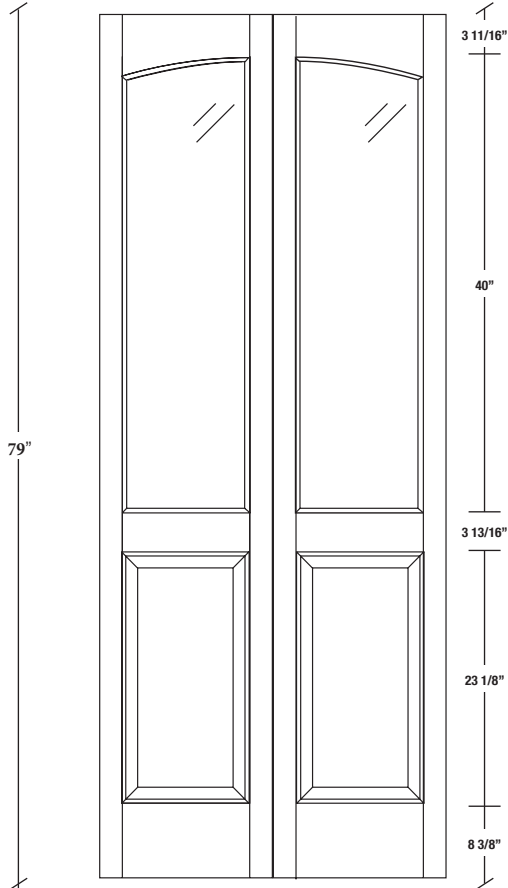

# Technical drawings 79" - 84" - 96"

One Lite Bifold Door - U.S. specs

www.pbidoors.com

101KCP

36"	13 5/8"	13 5/8"
34"	12 5/8"	12 5/8"
32"	11 5/8"	11 5/8"
30"	10 5/8"	10 5/8"
28"	9 5/8"	9 5/8"
26"	8 5/8"	8 5/8"
24"	7 5/8"	7 5/8"
22"	6 5/8"	6 5/8"
20"	5 5/8"	5 5/8"

101KCP

36"	13 5/8"	13 5/8"
34"	12 5/8"	12 5/8"
32"	11 5/8"	11 5/8"
30"	10 5/8"	10 5/8"
28"	9 5/8"	9 5/8"
26"	8 5/8"	8 5/8"
24"	7 5/8"	7 5/8"
22"	6 5/8"	6 5/8"
20"	5 5/8"	5 5/8"

101KCP

36"	13 5/8"	13 5/8"
34"	12 5/8"	12 5/8"
32"	11 5/8"	11 5/8"
30"	10 5/8"	10 5/8"
28"	9 5/8"	9 5/8"
26"	8 5/8"	8 5/8"
24"	7 5/8"	7 5/8"
22"	6 5/8"	6 5/8"
20"	5 5/8"	5 5/8"

1 3/8" SIDERAIL

1 3/8" SIDERAIL

\* Wood veneer on stain grade doors only

5/8" PANEL

April 2018 (revision 01)