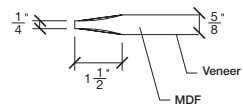

* Wood veneer on stain grade doors only

5/8" PANEL

April 2018 (revision 01)