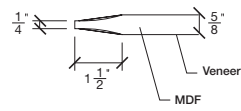

Technical drawings 79" - 84" - 96"

One Lite Bifold Door - U.S. specs

www.pbidoors.com

WIDTH				
36"		13 5/8"		13 5/8"
34"		12 5/8"		12 5/8"
32"		11 5/8"		11 5/8"
30"	2 1/16"	10 5/8"	2 1/16"	10 5/8"
28"		9 5/8"		9 5/8"
26"		8 5/8"		8 5/8"
24"		7 5/8"		7 5/8"

FOR SMALLER SIZES REFER TO MODEL #101KCP P.332

WIDTH				
36"		13 5/8"		13 5/8"
34"		12 5/8"		12 5/8"
32"		11 5/8"		11 5/8"
30"	2 1/16"	10 5/8"	2 1/16"	10 5/8"
28"		9 5/8"		9 5/8"
26"		8 5/8"		8 5/8"
24"		7 5/8"		7 5/8"

FOR SMALLER SIZES REFER TO MODEL #101KCP P.332

1 3/8" SIDERAIL

1 3/8" SIDERAIL

5/8" PANEL

* Wood veneer on stain grade doors only

April 2018 (revision 01)