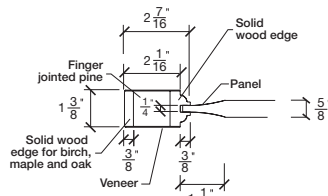

Technical drawings 79" - 84" - 96"

One Lite Bifold Door - U.S. specs

www.pbidoors.com

WIDTH				
36"		13 5/8"		13 5/8"
34"		12 5/8"		12 5/8"
32"		11 5/8"		11 5/8"
30"	2 1/16"	10 5/8"	2 1/16"	10 5/8"
28"		9 5/8"		9 5/8"
26"		8 5/8"		8 5/8"
24"		7 5/8"		7 5/8"

FOR SMALLER SIZES REFER TO MODEL #101KCP P.332

WIDTH				
36"		13 5/8"		13 5/8"
34"		12 5/8"		12 5/8"
32"		11 5/8"		11 5/8"
30"	2 1/16"	10 5/8"	2 1/16"	10 5/8"
28"		9 5/8"		9 5/8"
26"		8 5/8"		8 5/8"
24"		7 5/8"		7 5/8"

FOR SMALLER SIZES REFER TO MODEL #101KCP P.332

1 3/8" SIDERAIL

1 3/8" SIDERAIL

5/8" PANEL

* Wood veneer on stain grade doors only

April 2018 (revision 01)