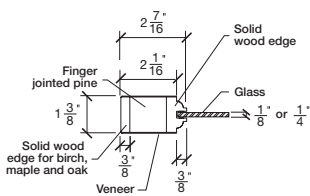

1 3/8" SIDERAIL