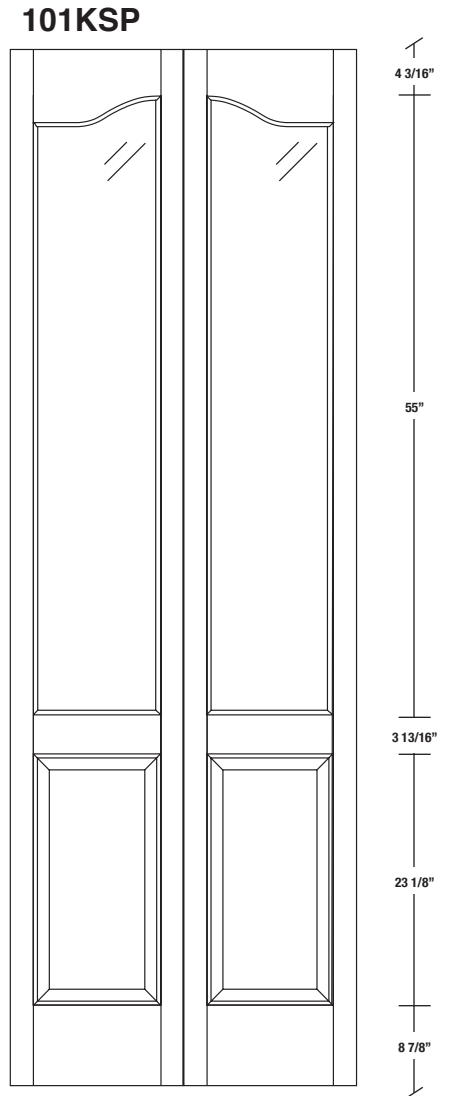

Technical drawings 79" - 84" - 96"

One Lite Bifold Door - U.S. specs

www.pbidoors.com

WIDTH				
36"		13 5/8"		13 5/8"
34"		12 5/8"		12 5/8"
32"		11 5/8"		11 5/8"
30"	2 1/16"	10 5/8"	2 1/16"	10 5/8"
28"		9 5/8"		9 5/8"
26"		8 5/8"		8 5/8"
24"		7 5/8"		7 5/8"

FOR SMALLER SIZES REFER TO MODEL #101KCP P.332

WIDTH				
36"		13 5/8"		13 5/8"
34"		12 5/8"		12 5/8"
32"		11 5/8"		11 5/8"
30"	2 1/16"	10 5/8"	2 1/16"	10 5/8"
28"		9 5/8"		9 5/8"
26"		8 5/8"		8 5/8"
24"		7 5/8"		7 5/8"

FOR SMALLER SIZES REFER TO MODEL #101KCP P.332

1 3/8" SIDERAIL

1 3/8" SIDERAIL

5/8" PANEL

* Wood veneer on stain grade doors only

April 2018 (revision 01)