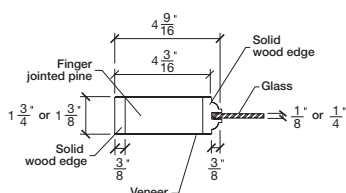

Technical drawings 80" - 84" - 96"

One Lite Door - U.S. specs

www.pbidoors.com

WIDTH			
36"	4 3/16"	27 5/8"	4 3/16"
34"	4 3/16"	25 5/8"	4 3/16"
32"	4 3/16"	23 5/8"	4 3/16"
30"	4 3/16"	21 5/8"	4 3/16"
28"	4 3/16"	19 5/8"	4 3/16"
26"	4 3/16"	17 5/8"	4 3/16"
24"	4 3/16"	15 5/8"	4 3/16"
22"	4 3/16"	13 5/8"	4 3/16"
20"	4 3/16"	11 5/8"	4 3/16"
18"	4 3/16"	9 5/8"	4 3/16"
16"	4 3/16"	7 5/8"	4 3/16"

WIDTH			
36"	4 3/16"	27 5/8"	4 3/16"
34"	4 3/16"	25 5/8"	4 3/16"
32"	4 3/16"	23 5/8"	4 3/16"
30"	4 3/16"	21 5/8"	4 3/16"
28"	4 3/16"	19 5/8"	4 3/16"
26"	4 3/16"	17 5/8"	4 3/16"
24"	4 3/16"	15 5/8"	4 3/16"
22"	4 3/16"	13 5/8"	4 3/16"
20"	4 3/16"	11 5/8"	4 3/16"
18"	4 3/16"	9 5/8"	4 3/16"
16"	4 3/16"	7 5/8"	4 3/16"