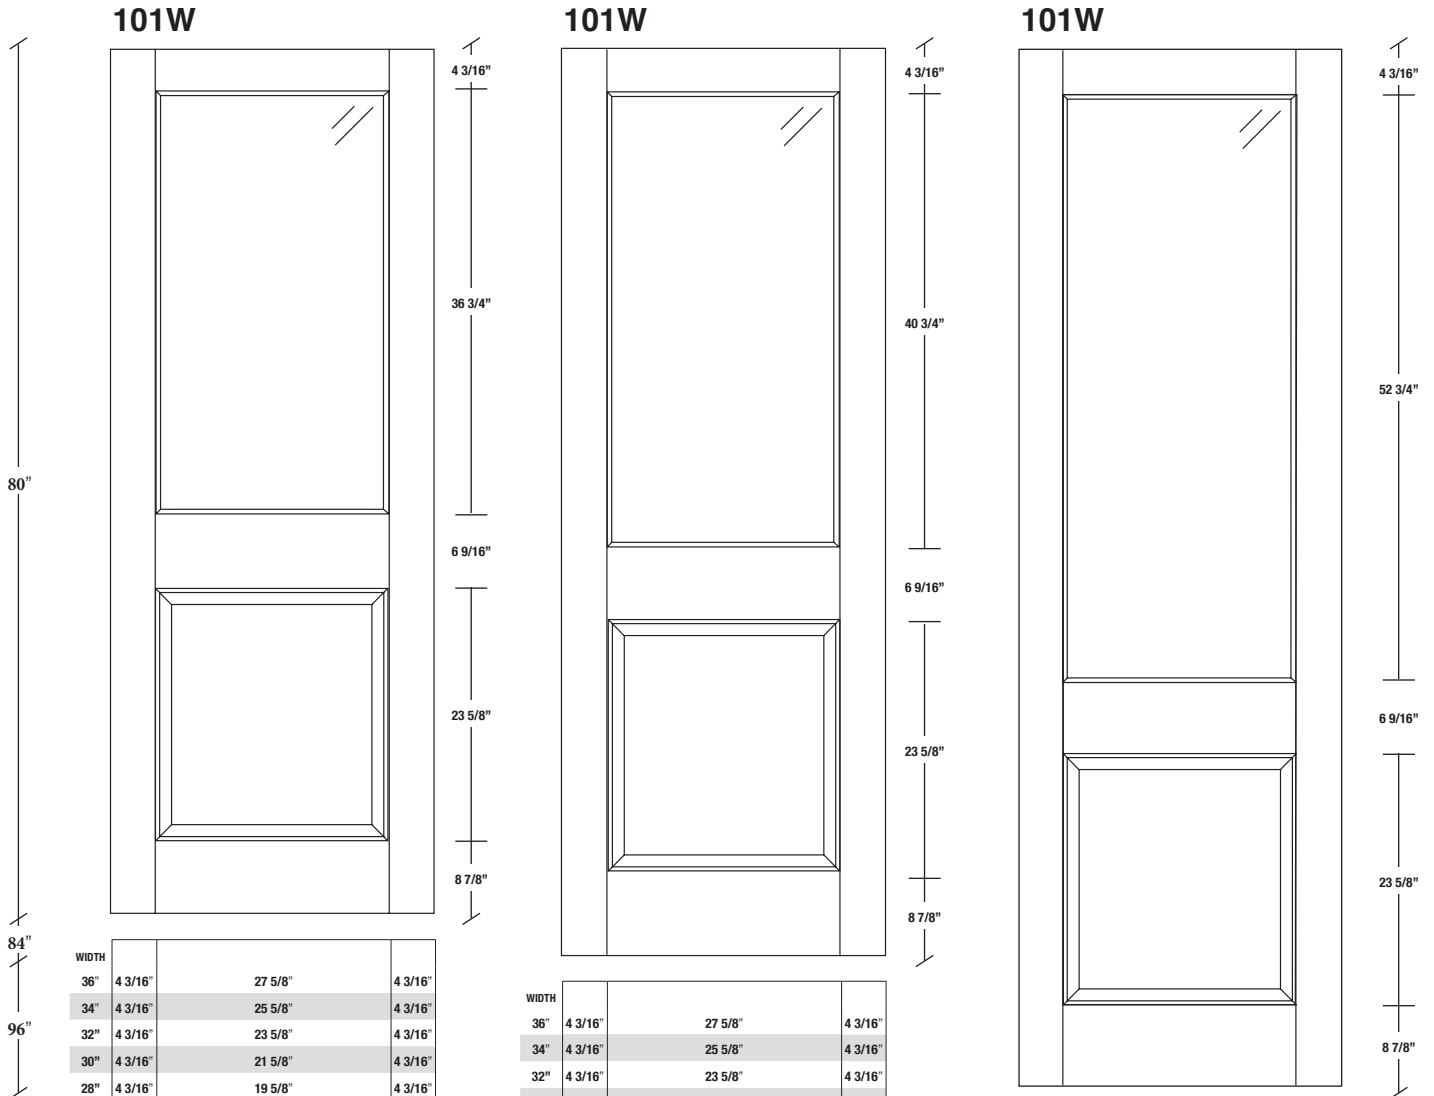

Technical drawings 80" - 84" - 96"

One Lite Door - U.S. specs

www.pbidoors.com

WIDTH			
36"	4 3/16"	27 5/8"	4 3/16"
34"	4 3/16"	25 5/8"	4 3/16"
32"	4 3/16"	23 5/8"	4 3/16"
30"	4 3/16"	21 5/8"	4 3/16"
28"	4 3/16"	19 5/8"	4 3/16"
26"	4 3/16"	17 5/8"	4 3/16"
24"	4 3/16"	15 5/8"	4 3/16"
22"	4 3/16"	13 5/8"	4 3/16"
20"	4 3/16"	11 5/8"	4 3/16"
18"	4 3/16"	9 5/8"	4 3/16"
16"	4 3/16"	7 5/8"	4 3/16"

WIDTH			
36"	4 3/16"	27 5/8"	4 3/16"
34"	4 3/16"	25 5/8"	4 3/16"
32"	4 3/16"	23 5/8"	4 3/16"
30"	4 3/16"	21 5/8"	4 3/16"
28"	4 3/16"	19 5/8"	4 3/16"
26"	4 3/16"	17 5/8"	4 3/16"
24"	4 3/16"	15 5/8"	4 3/16"
22"	4 3/16"	13 5/8"	4 3/16"
20"	4 3/16"	11 5/8"	4 3/16"
18"	4 3/16"	9 5/8"	4 3/16"
16"	4 3/16"	7 5/8"	4 3/16"

SIDERAIL

SIDERAIL

5/8" PANEL

* Wood veneer on stain grade doors only

April 2018 (revision 01)