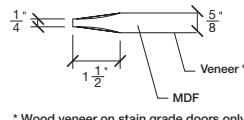

5/8" PANEL

* Wood veneer on stain grade doors only

April 2018 (revision 01)