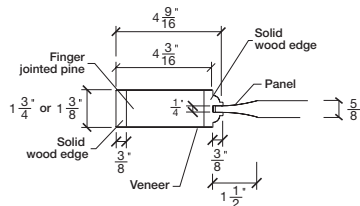

SIDERAIL

* Wood veneer on stain grade doors only

April 2018 (revision 01)