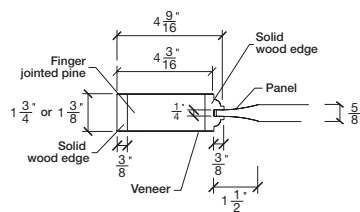

Technical drawings 80" - 84" - 96"

One Lite Door - U.S. specs

www.pbidoors.com

WIDTH			
36"	4 3/16"	27 5/8"	4 3/16"
34"	4 3/16"	25 5/8"	4 3/16"
32"	4 3/16"	23 5/8"	4 3/16"
30"	4 3/16"	21 5/8"	4 3/16"
28"	4 3/16"	19 5/8"	4 3/16"
26"	4 3/16"	17 5/8"	4 3/16"
24"	4 3/16"	15 5/8"	4 3/16"
22"	4 3/16"	13 5/8"	4 3/16"
20"	4 3/16"	11 5/8"	4 3/16"
18"	4 3/16"	9 5/8"	4 3/16"
16"	4 3/16"	7 5/8"	4 3/16"

WIDTH			
36"	4 3/16"	27 5/8"	4 3/16"
34"	4 3/16"	25 5/8"	4 3/16"
32"	4 3/16"	23 5/8"	4 3/16"
30"	4 3/16"	21 5/8"	4 3/16"
28"	4 3/16"	19 5/8"	4 3/16"
26"	4 3/16"	17 5/8"	4 3/16"
24"	4 3/16"	15 5/8"	4 3/16"
22"	4 3/16"	13 5/8"	4 3/16"
20"	4 3/16"	11 5/8"	4 3/16"
18"	4 3/16"	9 5/8"	4 3/16"
16"	4 3/16"	7 5/8"	4 3/16"

WIDTH			
36"	4 3/16"	27 5/8"	4 3/16"
34"	4 3/16"	25 5/8"	4 3/16"
32"	4 3/16"	23 5/8"	4 3/16"
30"	4 3/16"	21 5/8"	4 3/16"
28"	4 3/16"	19 5/8"	4 3/16"
26"	4 3/16"	17 5/8"	4 3/16"
24"	4 3/16"	15 5/8"	4 3/16"
22"	4 3/16"	13 5/8"	4 3/16"
20"	4 3/16"	11 5/8"	4 3/16"
18"	4 3/16"	9 5/8"	4 3/16"
16"	4 3/16"	7 5/8"	4 3/16"

SIDERAIL

* Wood veneer on stain grade doors only

April 2018 (revision 01)