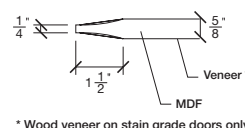

5/8\"/>

* Wood veneer on stain grade doors only

April 2018 (revision 01)