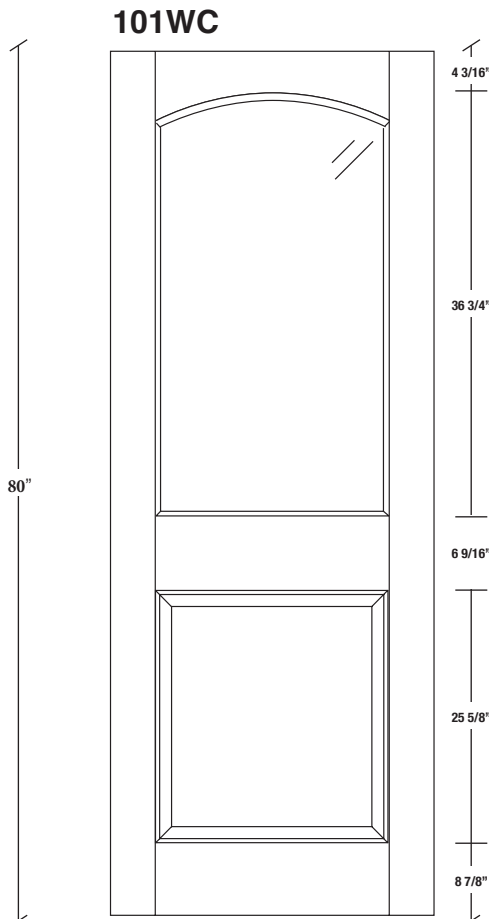

Technical drawings 80" - 84" - 96"

One Lite Door - U.S. specs

www.pbidoors.com

WIDTH			
36"	4 3/16"	27 5/8"	4 3/16"
34"	4 3/16"	25 5/8"	4 3/16"
32"	4 3/16"	23 5/8"	4 3/16"
30"	4 3/16"	21 5/8"	4 3/16"
28"	4 3/16"	19 5/8"	4 3/16"
26"	4 3/16"	17 5/8"	4 3/16"
24"	4 3/16"	15 5/8"	4 3/16"
22"	4 3/16"	13 5/8"	4 3/16"
20"	4 3/16"	11 5/8"	4 3/16"
18"	4 3/16"	9 5/8"	4 3/16"
16"	4 3/16"	7 5/8"	4 3/16"

WIDTH			
36"	4 3/16"	27 5/8"	4 3/16"
34"	4 3/16"	25 5/8"	4 3/16"
32"	4 3/16"	23 5/8"	4 3/16"
30"	4 3/16"	21 5/8"	4 3/16"
28"	4 3/16"	19 5/8"	4 3/16"
26"	4 3/16"	17 5/8"	4 3/16"
24"	4 3/16"	15 5/8"	4 3/16"
22"	4 3/16"	13 5/8"	4 3/16"
20"	4 3/16"	11 5/8"	4 3/16"
18"	4 3/16"	9 5/8"	4 3/16"
16"	4 3/16"	7 5/8"	4 3/16"

SIDERAIL

SIDERAIL

5/8\"/>

* Wood veneer on stain grade doors only

April 2018 (revision 01)