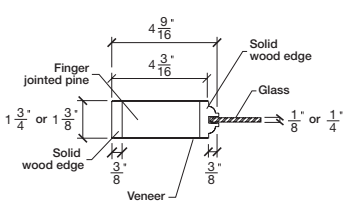

Technical drawings 80" - 84" - 96"

One Lite Door - U.S. specs

www.pbidoors.com

WIDTH			
36"	4 3/16"	27 5/8"	4 3/16"
34"	4 3/16"	25 5/8"	4 3/16"
32"	4 3/16"	23 5/8"	4 3/16"
30"	4 3/16"	21 5/8"	4 3/16"
28"	4 3/16"	19 5/8"	4 3/16"
26"	4 3/16"	17 5/8"	4 3/16"
24"	4 3/16"	15 5/8"	4 3/16"
22"	4 3/16"	13 5/8"	4 3/16"
20"	4 3/16"	11 5/8"	4 3/16"
18"	4 3/16"	9 5/8"	4 3/16"
16"	4 3/16"	7 5/8"	4 3/16"

WIDTH			
36"	4 3/16"	27 5/8"	4 3/16"
34"	4 3/16"	25 5/8"	4 3/16"
32"	4 3/16"	23 5/8"	4 3/16"
30"	4 3/16"	21 5/8"	4 3/16"
28"	4 3/16"	19 5/8"	4 3/16"
26"	4 3/16"	17 5/8"	4 3/16"
24"	4 3/16"	15 5/8"	4 3/16"
22"	4 3/16"	13 5/8"	4 3/16"
20"	4 3/16"	11 5/8"	4 3/16"
18"	4 3/16"	9 5/8"	4 3/16"
16"	4 3/16"	7 5/8"	4 3/16"