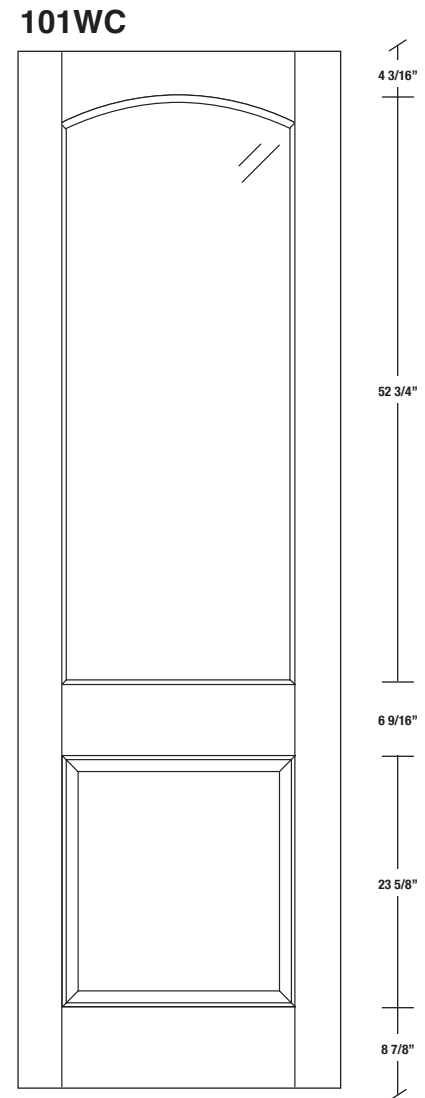

Technical drawings 80" - 84" - 96"

One Lite Door - U.S. specs

www.pbidoors.com

WIDTH			
36"	4 3/16"	27 5/8"	4 3/16"
34"	4 3/16"	25 5/8"	4 3/16"
32"	4 3/16"	23 5/8"	4 3/16"
30"	4 3/16"	21 5/8"	4 3/16"
28"	4 3/16"	19 5/8"	4 3/16"
26"	4 3/16"	17 5/8"	4 3/16"
24"	4 3/16"	15 5/8"	4 3/16"
22"	4 3/16"	13 5/8"	4 3/16"
20"	4 3/16"	11 5/8"	4 3/16"
18"	4 3/16"	9 5/8"	4 3/16"
16"	4 3/16"	7 5/8"	4 3/16"

WIDTH			
36"	4 3/16"	27 5/8"	4 3/16"
34"	4 3/16"	25 5/8"	4 3/16"
32"	4 3/16"	23 5/8"	4 3/16"
30"	4 3/16"	21 5/8"	4 3/16"
28"	4 3/16"	19 5/8"	4 3/16"
26"	4 3/16"	17 5/8"	4 3/16"
24"	4 3/16"	15 5/8"	4 3/16"
22"	4 3/16"	13 5/8"	4 3/16"
20"	4 3/16"	11 5/8"	4 3/16"
18"	4 3/16"	9 5/8"	4 3/16"
16"	4 3/16"	7 5/8"	4 3/16"