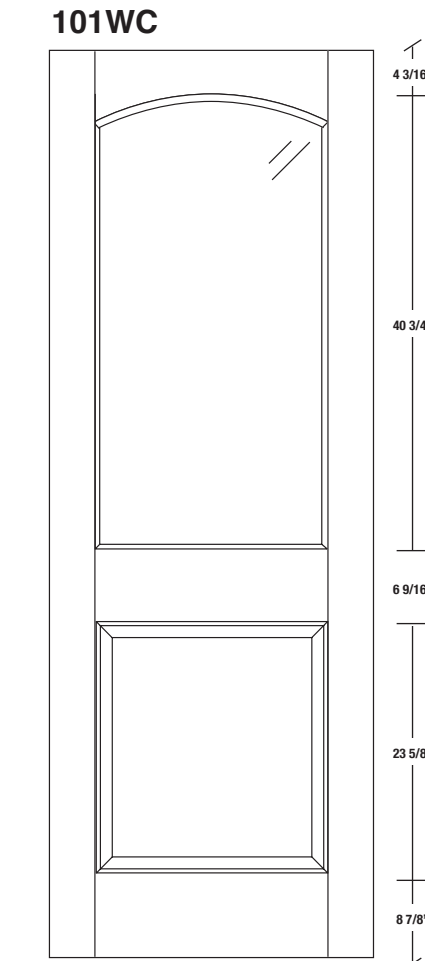

Technical drawings 80" - 84" - 96"

One Lite Door - U.S. specs

www.pbidoors.com

WIDTH			
36"	4 3/16"	27 5/8"	4 3/16"
34"	4 3/16"	25 5/8"	4 3/16"
32"	4 3/16"	23 5/8"	4 3/16"
30"	4 3/16"	21 5/8"	4 3/16"
28"	4 3/16"	19 5/8"	4 3/16"
26"	4 3/16"	17 5/8"	4 3/16"
24"	4 3/16"	15 5/8"	4 3/16"
22"	4 3/16"	13 5/8"	4 3/16"
20"	4 3/16"	11 5/8"	4 3/16"
18"	4 3/16"	9 5/8"	4 3/16"
16"	4 3/16"	7 5/8"	4 3/16"

WIDTH			
36"	4 3/16"	27 5/8"	4 3/16"
34"	4 3/16"	25 5/8"	4 3/16"
32"	4 3/16"	23 5/8"	4 3/16"
30"	4 3/16"	21 5/8"	4 3/16"
28"	4 3/16"	19 5/8"	4 3/16"
26"	4 3/16"	17 5/8"	4 3/16"
24"	4 3/16"	15 5/8"	4 3/16"
22"	4 3/16"	13 5/8"	4 3/16"
20"	4 3/16"	11 5/8"	4 3/16"
18"	4 3/16"	9 5/8"	4 3/16"
16"	4 3/16"	7 5/8"	4 3/16"