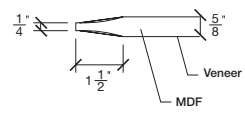

# Technical drawings 79" - 84" - 96"

One Lite Bifold Door - U.S. specs

www.pbidoors.com

\* Wood veneer on stain grade doors only