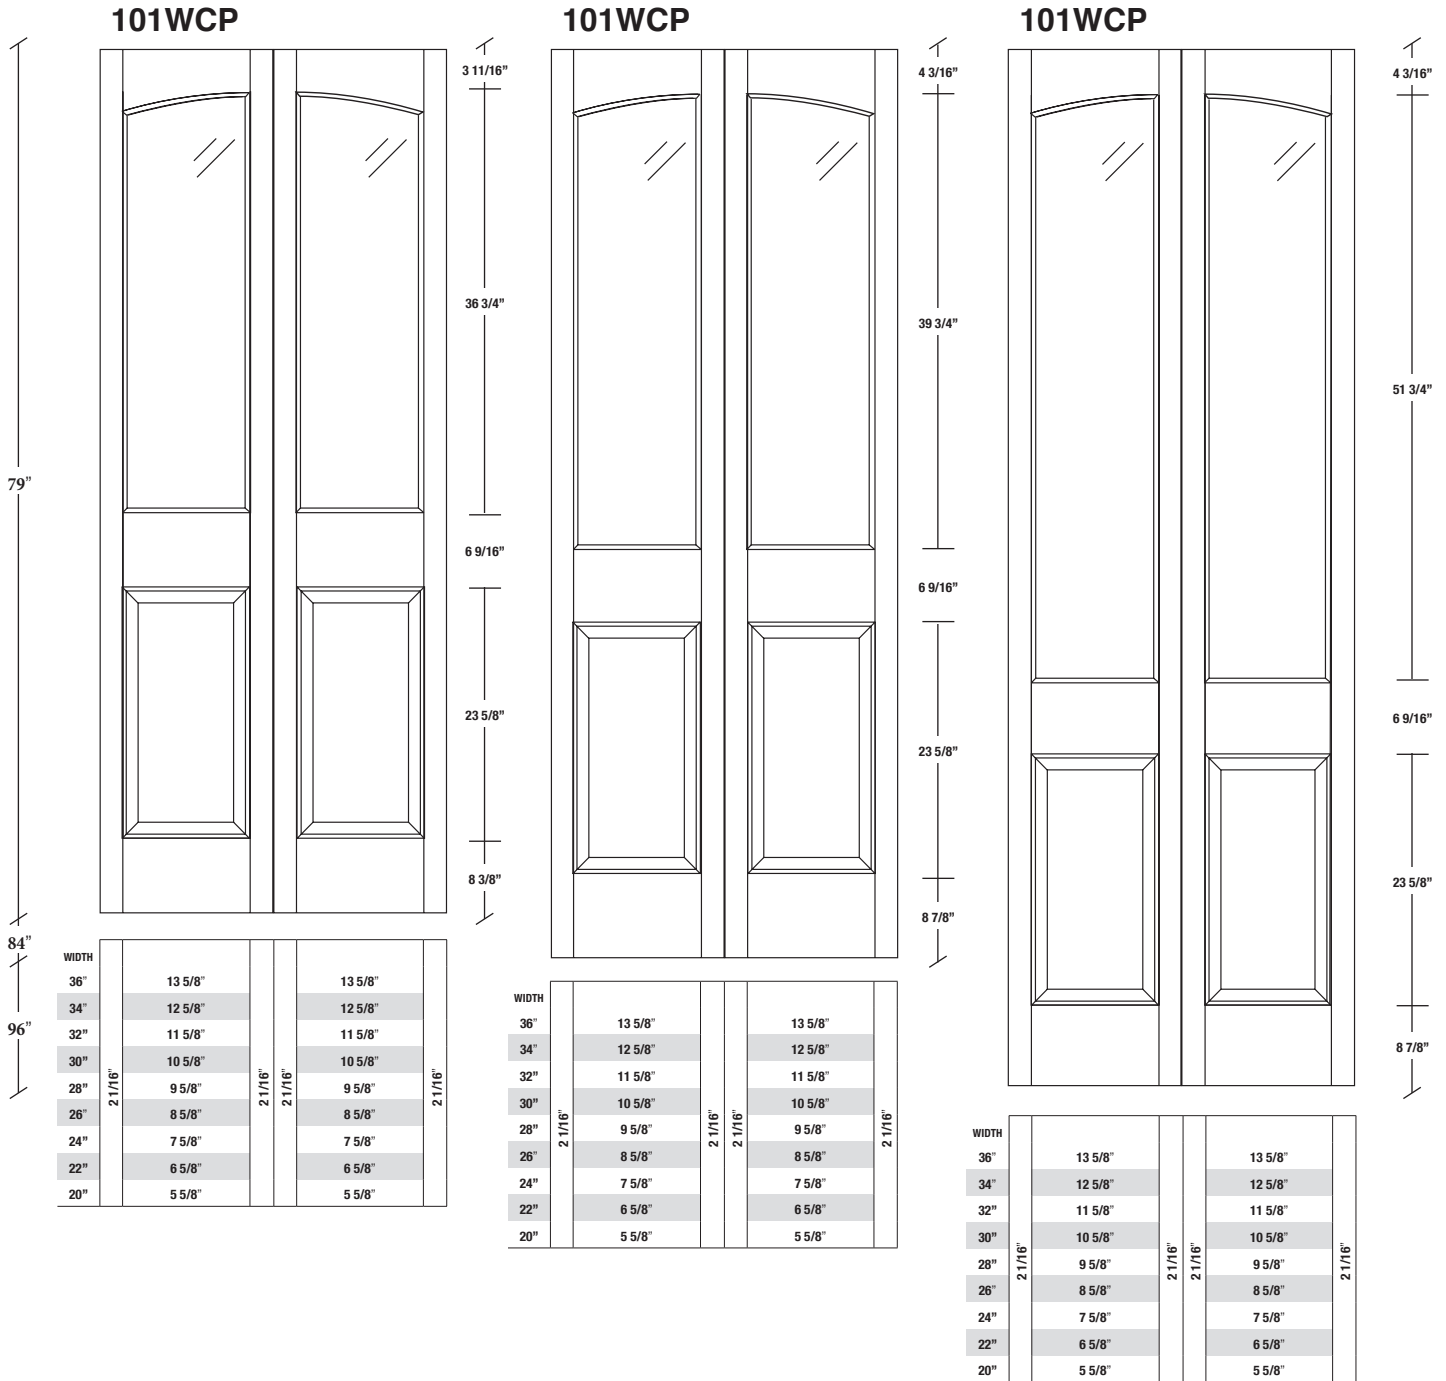

# Technical drawings 79" - 84" - 96"

One Lite Bifold Door - U.S. specs

www.pbidoors.com

\* Wood veneer on stain grade doors only