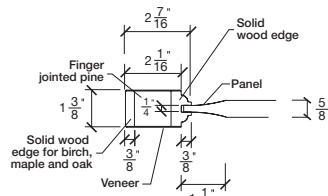

# Technical drawings 79" - 84" - 96"

One Lite Bifold Door - U.S. specs

www.pbidoors.com

\* Wood veneer on stain grade doors only