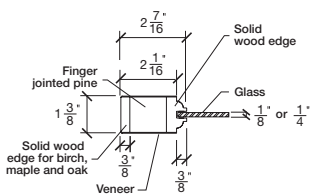

# Technical drawings 79" - 84" - 96"

One Lite Bifold Door - U.S. specs

www.pbidoors.com

\* Wood veneer on stain grade doors only