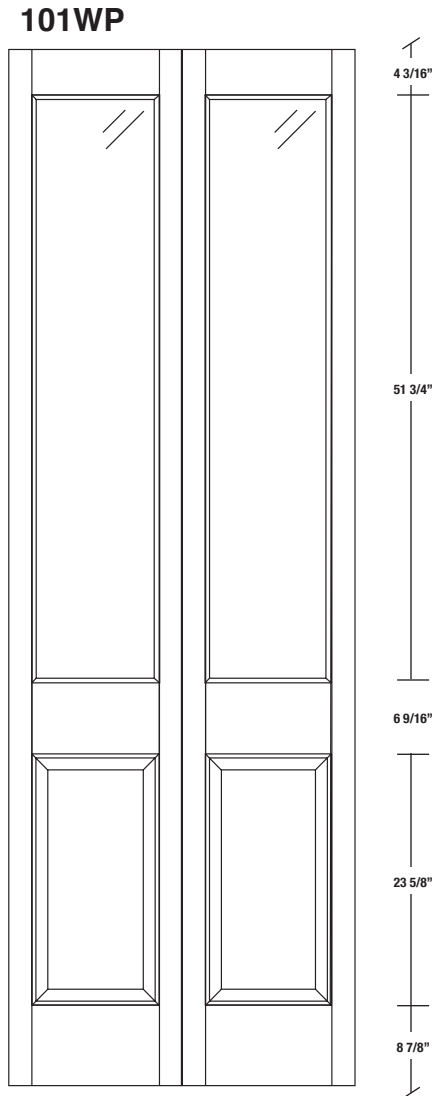

Technical drawings 79" - 84" - 96"

One Lite Bifold Door - U.S. specs

www.pbidoors.com

WIDTH				
36"	13 5/8"	2 1/16"	13 5/8"	2 1/16"
34"	12 5/8"	2 1/16"	12 5/8"	2 1/16"
32"	11 5/8"	2 1/16"	11 5/8"	2 1/16"
30"	10 5/8"	2 1/16"	10 5/8"	2 1/16"
28"	9 5/8"	2 1/16"	9 5/8"	2 1/16"
26"	8 5/8"	2 1/16"	8 5/8"	2 1/16"
24"	7 5/8"	2 1/16"	7 5/8"	2 1/16"
22"	6 5/8"	2 1/16"	6 5/8"	2 1/16"
20"	5 5/8"	2 1/16"	5 5/8"	2 1/16"

WIDTH				
36"	13 5/8"	2 1/16"	13 5/8"	2 1/16"
34"	12 5/8"	2 1/16"	12 5/8"	2 1/16"
32"	11 5/8"	2 1/16"	11 5/8"	2 1/16"
30"	10 5/8"	2 1/16"	10 5/8"	2 1/16"
28"	9 5/8"	2 1/16"	9 5/8"	2 1/16"
26"	8 5/8"	2 1/16"	8 5/8"	2 1/16"
24"	7 5/8"	2 1/16"	7 5/8"	2 1/16"
22"	6 5/8"	2 1/16"	6 5/8"	2 1/16"
20"	5 5/8"	2 1/16"	5 5/8"	2 1/16"

1 3/8" SIDERAIL

1 3/8" SIDERAIL

* Wood veneer on stain grade doors only

5/8" PANEL