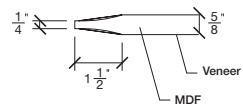

* Wood veneer on stain grade doors only

5/8" PANEL