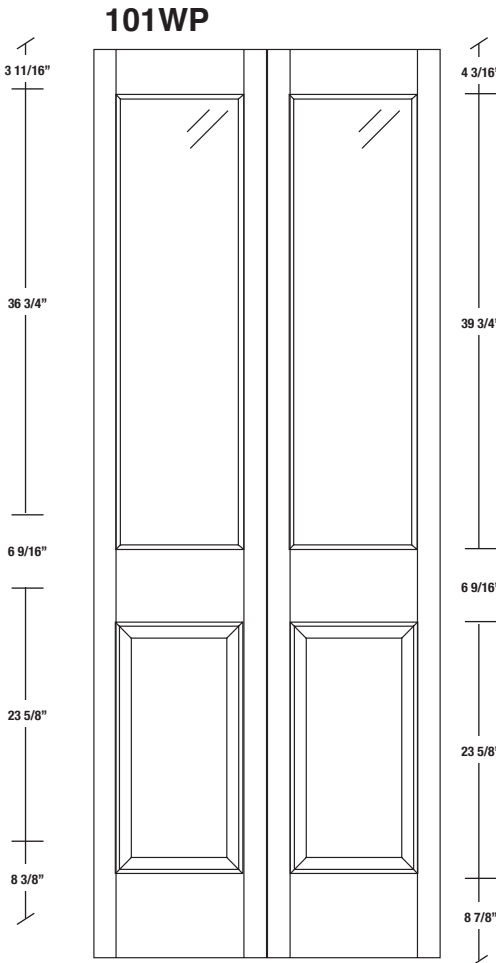

Technical drawings 79" - 84" - 96"

One Lite Bifold Door - U.S. specs

www.pbidoors.com

WIDTH				
36"	13 5/8"	2 1/16"	13 5/8"	2 1/16"
34"	12 5/8"	2 1/16"	12 5/8"	2 1/16"
32"	11 5/8"	2 1/16"	11 5/8"	2 1/16"
30"	10 5/8"	2 1/16"	10 5/8"	2 1/16"
28"	9 5/8"	2 1/16"	9 5/8"	2 1/16"
26"	8 5/8"	2 1/16"	8 5/8"	2 1/16"
24"	7 5/8"	2 1/16"	7 5/8"	2 1/16"
22"	6 5/8"	2 1/16"	6 5/8"	2 1/16"
20"	5 5/8"	2 1/16"	5 5/8"	2 1/16"

WIDTH				
36"	13 5/8"	2 1/16"	13 5/8"	2 1/16"
34"	12 5/8"	2 1/16"	12 5/8"	2 1/16"
32"	11 5/8"	2 1/16"	11 5/8"	2 1/16"
30"	10 5/8"	2 1/16"	10 5/8"	2 1/16"
28"	9 5/8"	2 1/16"	9 5/8"	2 1/16"
26"	8 5/8"	2 1/16"	8 5/8"	2 1/16"
24"	7 5/8"	2 1/16"	7 5/8"	2 1/16"
22"	6 5/8"	2 1/16"	6 5/8"	2 1/16"
20"	5 5/8"	2 1/16"	5 5/8"	2 1/16"

1 3/8" SIDERAIL

1 3/8" SIDERAIL

* Wood veneer on stain grade doors only

5/8" PANEL