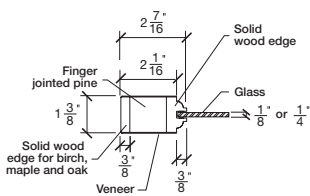

Technical drawings 79" - 84" - 96"

One Lite Bifold Door - U.S. specs

www.pbidoors.com

WIDTH				
36"	13 5/8"	2 1/16"	13 5/8"	2 1/16"
34"	12 5/8"	2 1/16"	12 5/8"	2 1/16"
32"	11 5/8"	2 1/16"	11 5/8"	2 1/16"
30"	10 5/8"	2 1/16"	10 5/8"	2 1/16"
28"	9 5/8"	2 1/16"	9 5/8"	2 1/16"
26"	8 5/8"	2 1/16"	8 5/8"	2 1/16"
24"	7 5/8"	2 1/16"	7 5/8"	2 1/16"
22"	6 5/8"	2 1/16"	6 5/8"	2 1/16"
20"	5 5/8"	2 1/16"	5 5/8"	2 1/16"

WIDTH				
36"	13 5/8"	2 1/16"	13 5/8"	2 1/16"
34"	12 5/8"	2 1/16"	12 5/8"	2 1/16"
32"	11 5/8"	2 1/16"	11 5/8"	2 1/16"
30"	10 5/8"	2 1/16"	10 5/8"	2 1/16"
28"	9 5/8"	2 1/16"	9 5/8"	2 1/16"
26"	8 5/8"	2 1/16"	8 5/8"	2 1/16"
24"	7 5/8"	2 1/16"	7 5/8"	2 1/16"
22"	6 5/8"	2 1/16"	6 5/8"	2 1/16"
20"	5 5/8"	2 1/16"	5 5/8"	2 1/16"

1 3/8" SIDERAIL

1 3/8" SIDERAIL

* Wood veneer on stain grade doors only

5/8" PANEL