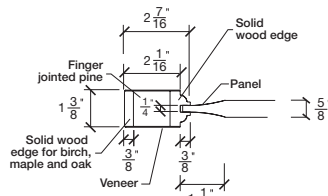

Technical drawings 79" - 84" - 96"

One Lite Bifold Door - U.S. specs

www.pbidoors.com

WIDTH				
36"	13 5/8"	2 1/16"	13 5/8"	2 1/16"
34"	12 5/8"	2 1/16"	12 5/8"	2 1/16"
32"	11 5/8"	2 1/16"	11 5/8"	2 1/16"
30"	10 5/8"	2 1/16"	10 5/8"	2 1/16"
28"	9 5/8"	2 1/16"	9 5/8"	2 1/16"
26"	8 5/8"	2 1/16"	8 5/8"	2 1/16"
24"	7 5/8"	2 1/16"	7 5/8"	2 1/16"
22"	6 5/8"	2 1/16"	6 5/8"	2 1/16"
20"	5 5/8"	2 1/16"	5 5/8"	2 1/16"

WIDTH				
36"	13 5/8"	2 1/16"	13 5/8"	2 1/16"
34"	12 5/8"	2 1/16"	12 5/8"	2 1/16"
32"	11 5/8"	2 1/16"	11 5/8"	2 1/16"
30"	10 5/8"	2 1/16"	10 5/8"	2 1/16"
28"	9 5/8"	2 1/16"	9 5/8"	2 1/16"
26"	8 5/8"	2 1/16"	8 5/8"	2 1/16"
24"	7 5/8"	2 1/16"	7 5/8"	2 1/16"
22"	6 5/8"	2 1/16"	6 5/8"	2 1/16"
20"	5 5/8"	2 1/16"	5 5/8"	2 1/16"

1 3/8" SIDERAIL

1 3/8" SIDERAIL

* Wood veneer on stain grade doors only

5/8" PANEL