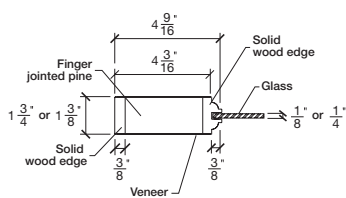

Technical drawings 80" - 84" - 96"

One Lite Door - U.S. specs

www.pbidoors.com

WIDTH			
36"	4 3/16"	27 5/8"	4 3/16"
34"	4 3/16"	25 5/8"	4 3/16"
32"	4 3/16"	23 5/8"	4 3/16"
30"	4 3/16"	21 5/8"	4 3/16"
28"	4 3/16"	19 5/8"	4 3/16"
26"	4 3/16"	17 5/8"	4 3/16"
24"	4 3/16"	15 5/8"	4 3/16"

FOR SMALLER SIZES REFER TO MODEL #101WC P.341

WIDTH			
36"	4 3/16"	27 5/8"	4 3/16"
34"	4 3/16"	25 5/8"	4 3/16"
32"	4 3/16"	23 5/8"	4 3/16"
30"	4 3/16"	21 5/8"	4 3/16"
28"	4 3/16"	19 5/8"	4 3/16"
26"	4 3/16"	17 5/8"	4 3/16"
24"	4 3/16"	15 5/8"	4 3/16"

FOR SMALLER SIZES REFER TO MODEL #101WC P.341

WIDTH			
36"	4 3/16"	27 5/8"	4 3/16"
34"	4 3/16"	25 5/8"	4 3/16"
32"	4 3/16"	23 5/8"	4 3/16"
30"	4 3/16"	21 5/8"	4 3/16"
28"	4 3/16"	19 5/8"	4 3/16"
26"	4 3/16"	17 5/8"	4 3/16"
24"	4 3/16"	15 5/8"	4 3/16"

FOR SMALLER SIZES REFER TO MODEL #101WC P.341

SIDERAIL

* Wood veneer on stain grade doors only