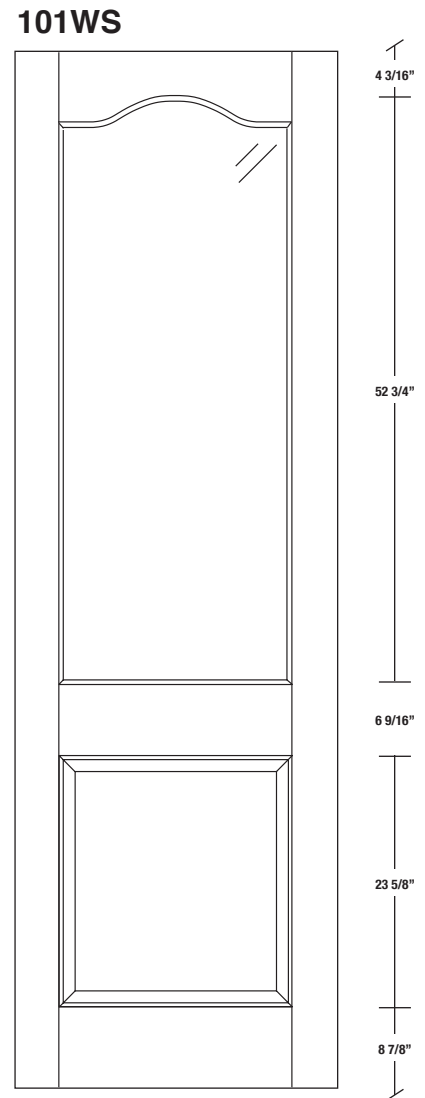

Technical drawings 80" - 84" - 96"

One Lite Door - U.S. specs

www.pbidoors.com

WIDTH			
36"	4 3/16"	27 5/8"	4 3/16"
34"	4 3/16"	25 5/8"	4 3/16"
32"	4 3/16"	23 5/8"	4 3/16"
30"	4 3/16"	21 5/8"	4 3/16"
28"	4 3/16"	19 5/8"	4 3/16"
26"	4 3/16"	17 5/8"	4 3/16"
24"	4 3/16"	15 5/8"	4 3/16"

FOR SMALLER SIZES REFER TO MODEL #101WC P.341

WIDTH			
36"	4 3/16"	27 5/8"	4 3/16"
34"	4 3/16"	25 5/8"	4 3/16"
32"	4 3/16"	23 5/8"	4 3/16"
30"	4 3/16"	21 5/8"	4 3/16"
28"	4 3/16"	19 5/8"	4 3/16"
26"	4 3/16"	17 5/8"	4 3/16"
24"	4 3/16"	15 5/8"	4 3/16"

FOR SMALLER SIZES REFER TO MODEL #101WC P.341

SIDERAIL

SIDERAIL

5/8" PANEL

* Wood veneer on stain grade doors only