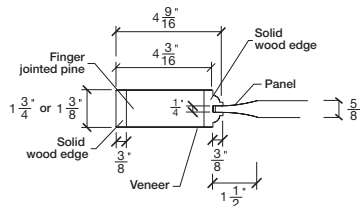

FOR SMALLER SIZES REFER TO MODEL #101WC P.341

WIDTH			
36"	4 3/16"	27 5/8"	4 3/16"
34"	4 3/16"	25 5/8"	4 3/16"
32"	4 3/16"	23 5/8"	4 3/16"
30"	4 3/16"	21 5/8"	4 3/16"
28"	4 3/16"	19 5/8"	4 3/16"
26"	4 3/16"	17 5/8"	4 3/16"
24"	4 3/16"	15 5/8"	4 3/16"

FOR SMALLER SIZES REFER TO MODEL #101WC P.341

SIDERAIL

SIDERAIL

5/8" PANEL

* Wood veneer on stain grade doors only