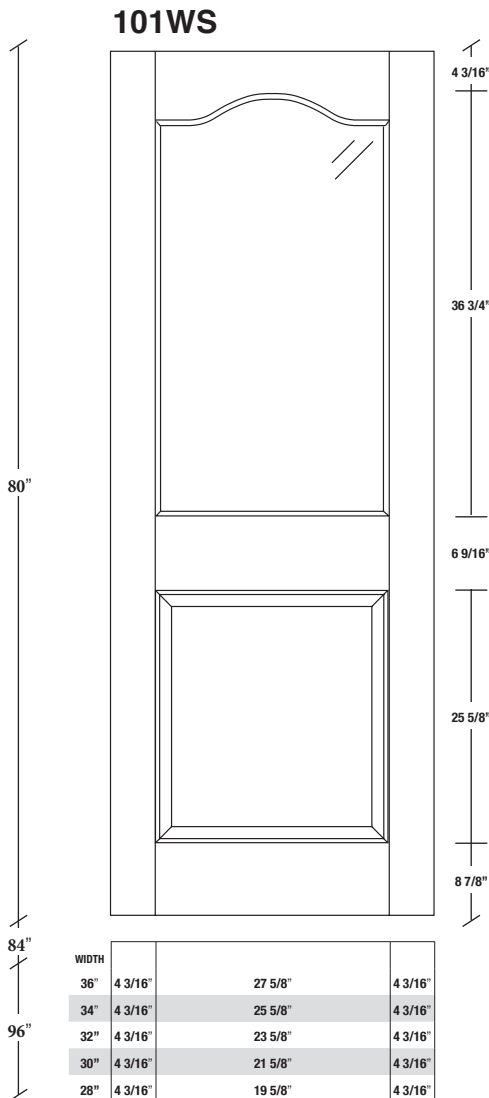

Technical drawings 80" - 84" - 96"

One Lite Door - U.S. specs

www.pbidoors.com

WIDTH			
36"	4 3/16"	27 5/8"	4 3/16"
34"	4 3/16"	25 5/8"	4 3/16"
32"	4 3/16"	23 5/8"	4 3/16"
30"	4 3/16"	21 5/8"	4 3/16"
28"	4 3/16"	19 5/8"	4 3/16"
26"	4 3/16"	17 5/8"	4 3/16"
24"	4 3/16"	15 5/8"	4 3/16"

FOR SMALLER SIZES REFER TO MODEL #101WC P.341

WIDTH			
36"	4 3/16"	27 5/8"	4 3/16"
34"	4 3/16"	25 5/8"	4 3/16"
32"	4 3/16"	23 5/8"	4 3/16"
30"	4 3/16"	21 5/8"	4 3/16"
28"	4 3/16"	19 5/8"	4 3/16"
26"	4 3/16"	17 5/8"	4 3/16"
24"	4 3/16"	15 5/8"	4 3/16"

FOR SMALLER SIZES REFER TO MODEL #101WC P.341

SIDERAIL

SIDERAIL

5/8" PANEL

* Wood veneer on stain grade doors only