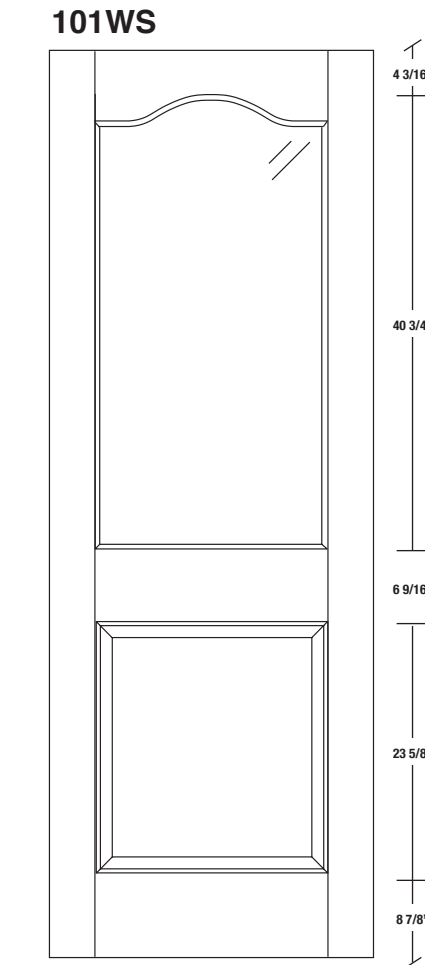

Technical drawings 80" - 84" - 96"

One Lite Door - U.S. specs

www.pbidoors.com

WIDTH			
36"	4 3/16"	27 5/8"	4 3/16"
34"	4 3/16"	25 5/8"	4 3/16"
32"	4 3/16"	23 5/8"	4 3/16"
30"	4 3/16"	21 5/8"	4 3/16"
28"	4 3/16"	19 5/8"	4 3/16"
26"	4 3/16"	17 5/8"	4 3/16"
24"	4 3/16"	15 5/8"	4 3/16"

FOR SMALLER SIZES REFER TO MODEL #101WC P.341

WIDTH			
36"	4 3/16"	27 5/8"	4 3/16"
34"	4 3/16"	25 5/8"	4 3/16"
32"	4 3/16"	23 5/8"	4 3/16"
30"	4 3/16"	21 5/8"	4 3/16"
28"	4 3/16"	19 5/8"	4 3/16"
26"	4 3/16"	17 5/8"	4 3/16"
24"	4 3/16"	15 5/8"	4 3/16"

FOR SMALLER SIZES REFER TO MODEL #101WC P.341

SIDERAIL

SIDERAIL

5/8" PANEL

* Wood veneer on stain grade doors only