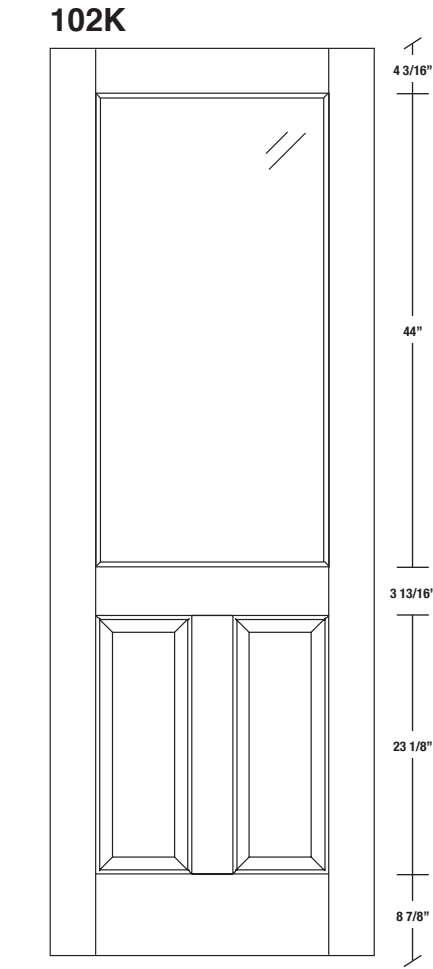

# Technical drawings 6/8 - 7/0 - 8/0

One Lite Door - U.S. specs

www.pbidoors.com

| WIDTH |         |         |         |
|-------|---------|---------|---------|
| 36"   | 4 3/16" | 27 5/8" | 4 3/16" |
| 34"   | 4 3/16" | 25 5/8" | 4 3/16" |
| 32"   | 4 3/16" | 23 5/8" | 4 3/16" |
| 30"   | 4 3/16" | 21 5/8" | 4 3/16" |
| 28"   | 4 3/16" | 19 5/8" | 4 3/16" |
| 26"   | 4 3/16" | 17 5/8" | 4 3/16" |
| 24"   | 4 3/16" | 15 5/8" | 4 3/16" |

FOR SMALLER SIZES REFER TO MODEL #101K P.11

| WIDTH |         |         |         |
|-------|---------|---------|---------|
| 36"   | 4 3/16" | 27 5/8" | 4 3/16" |
| 34"   | 4 3/16" | 25 5/8" | 4 3/16" |
| 32"   | 4 3/16" | 23 5/8" | 4 3/16" |
| 30"   | 4 3/16" | 21 5/8" | 4 3/16" |
| 28"   | 4 3/16" | 19 5/8" | 4 3/16" |
| 26"   | 4 3/16" | 17 5/8" | 4 3/16" |
| 24"   | 4 3/16" | 15 5/8" | 4 3/16" |