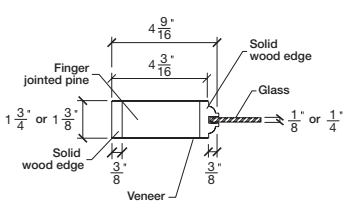

Technical drawings 6/8 - 7/0 - 8/0

One Lite Door - U.S. specs

www.pbidoors.com

WIDTH			
36"	4 3/16"	27 5/8"	4 3/16"
34"	4 3/16"	25 5/8"	4 3/16"
32"	4 3/16"	23 5/8"	4 3/16"
30"	4 3/16"	21 5/8"	4 3/16"
28"	4 3/16"	19 5/8"	4 3/16"
26"	4 3/16"	17 5/8"	4 3/16"
24"	4 3/16"	15 5/8"	4 3/16"

FOR SMALLER SIZES REFER TO MODEL #101K P.11

WIDTH			
36"	4 3/16"	27 5/8"	4 3/16"
34"	4 3/16"	25 5/8"	4 3/16"
32"	4 3/16"	23 5/8"	4 3/16"
30"	4 3/16"	21 5/8"	4 3/16"
28"	4 3/16"	19 5/8"	4 3/16"
26"	4 3/16"	17 5/8"	4 3/16"
24"	4 3/16"	15 5/8"	4 3/16"

FOR SMALLER SIZES REFER TO MODEL #101K P.11

WIDTH			
36"	4 3/16"	27 5/8"	4 3/16"
34"	4 3/16"	25 5/8"	4 3/16"
32"	4 3/16"	23 5/8"	4 3/16"
30"	4 3/16"	21 5/8"	4 3/16"
28"	4 3/16"	19 5/8"	4 3/16"
26"	4 3/16"	17 5/8"	4 3/16"
24"	4 3/16"	15 5/8"	4 3/16"

FOR SMALLER SIZES REFER TO MODEL #101K P.11

SIDERAIL

* Wood veneer on stain grade doors only

février 2018 (revision 01)