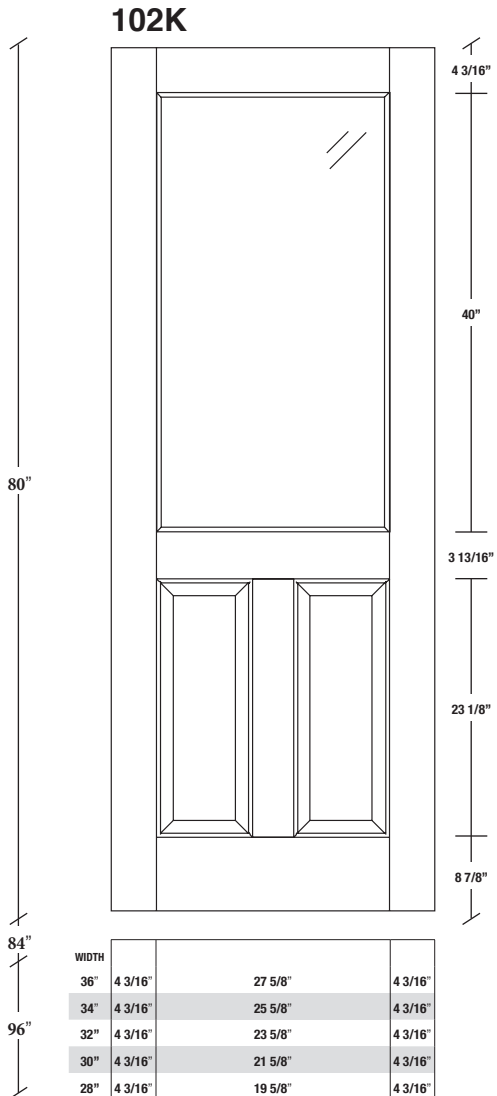

# Technical drawings 6/8 - 7/0 - 8/0

One Lite Door - U.S. specs

www.pbidoors.com

| WIDTH |         |         |         |
|-------|---------|---------|---------|
| 36"   | 4 3/16" | 27 5/8" | 4 3/16" |
| 34"   | 4 3/16" | 25 5/8" | 4 3/16" |
| 32"   | 4 3/16" | 23 5/8" | 4 3/16" |
| 30"   | 4 3/16" | 21 5/8" | 4 3/16" |
| 28"   | 4 3/16" | 19 5/8" | 4 3/16" |
| 26"   | 4 3/16" | 17 5/8" | 4 3/16" |
| 24"   | 4 3/16" | 15 5/8" | 4 3/16" |

FOR SMALLER SIZES REFER TO MODEL #101K P.11

| WIDTH |         |         |         |
|-------|---------|---------|---------|
| 36"   | 4 3/16" | 27 5/8" | 4 3/16" |
| 34"   | 4 3/16" | 25 5/8" | 4 3/16" |
| 32"   | 4 3/16" | 23 5/8" | 4 3/16" |
| 30"   | 4 3/16" | 21 5/8" | 4 3/16" |
| 28"   | 4 3/16" | 19 5/8" | 4 3/16" |
| 26"   | 4 3/16" | 17 5/8" | 4 3/16" |
| 24"   | 4 3/16" | 15 5/8" | 4 3/16" |

FOR SMALLER SIZES REFER TO MODEL #101K P.11

SIDERAIL

SIDERAIL

PANEL

\* Wood veneer on stain grade doors only

février 2018 (revision 01)