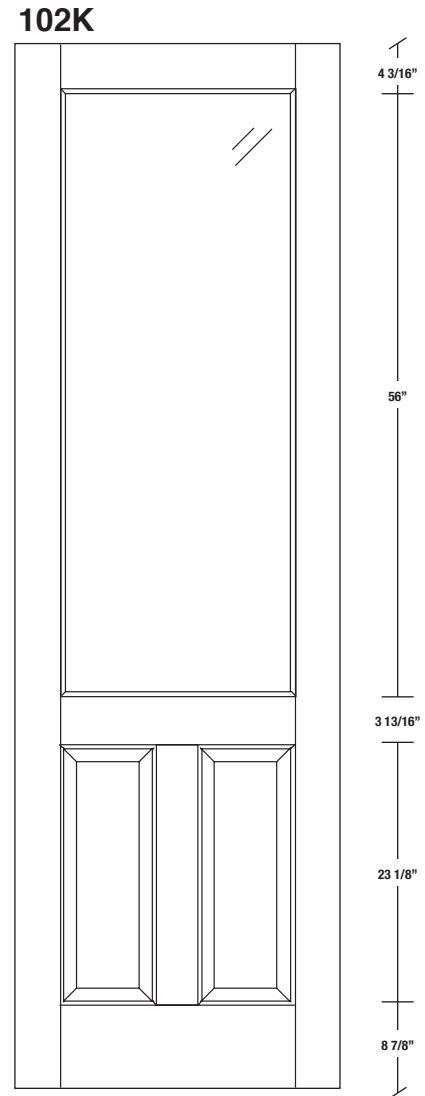

# Technical drawings 6/8 - 7/0 - 8/0

One Lite Door - U.S. specs

www.pbidoors.com

| WIDTH |         |         |         |
|-------|---------|---------|---------|
| 36"   | 4 3/16" | 27 5/8" | 4 3/16" |
| 34"   | 4 3/16" | 25 5/8" | 4 3/16" |
| 32"   | 4 3/16" | 23 5/8" | 4 3/16" |
| 30"   | 4 3/16" | 21 5/8" | 4 3/16" |
| 28"   | 4 3/16" | 19 5/8" | 4 3/16" |
| 26"   | 4 3/16" | 17 5/8" | 4 3/16" |
| 24"   | 4 3/16" | 15 5/8" | 4 3/16" |

FOR SMALLER SIZES REFER TO MODEL #101K P.11

| WIDTH |         |         |         |
|-------|---------|---------|---------|
| 36"   | 4 3/16" | 27 5/8" | 4 3/16" |
| 34"   | 4 3/16" | 25 5/8" | 4 3/16" |
| 32"   | 4 3/16" | 23 5/8" | 4 3/16" |
| 30"   | 4 3/16" | 21 5/8" | 4 3/16" |
| 28"   | 4 3/16" | 19 5/8" | 4 3/16" |
| 26"   | 4 3/16" | 17 5/8" | 4 3/16" |
| 24"   | 4 3/16" | 15 5/8" | 4 3/16" |

FOR SMALLER SIZES REFER TO MODEL #101K P.11

SIDERAIL

SIDERAIL

PANEL

\* Wood veneer on stain grade doors only

février 2018 (revision 01)