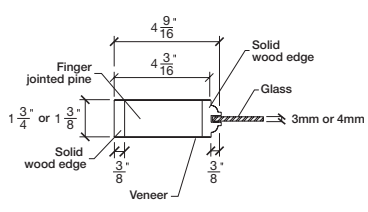

Technical drawings 80" - 84" - 96"

French Door - U.S. specs

www.pbidoors.com

WIDTH			
36"	4 3/16"	27 5/8"	4 3/16"
34"	4 3/16"	25 5/8"	4 3/16"
32"	4 3/16"	23 5/8"	4 3/16"
30"	4 3/16"	21 5/8"	4 3/16"
28"	4 3/16"	19 5/8"	4 3/16"
26"	4 3/16"	17 5/8"	4 3/16"
24"	4 3/16"	15 5/8"	4 3/16"

FOR SMALLER SIZES REFER TO MODEL #101KC P.344

WIDTH			
36"	4 3/16"	27 5/8"	4 3/16"
34"	4 3/16"	25 5/8"	4 3/16"
32"	4 3/16"	23 5/8"	4 3/16"
30"	4 3/16"	21 5/8"	4 3/16"
28"	4 3/16"	19 5/8"	4 3/16"
26"	4 3/16"	17 5/8"	4 3/16"
24"	4 3/16"	15 5/8"	4 3/16"

FOR SMALLER SIZES REFER TO MODEL #101KC P.344

WIDTH			
36"	4 3/16"	27 5/8"	4 3/16"
34"	4 3/16"	25 5/8"	4 3/16"
32"	4 3/16"	23 5/8"	4 3/16"
30"	4 3/16"	21 5/8"	4 3/16"
28"	4 3/16"	19 5/8"	4 3/16"
26"	4 3/16"	17 5/8"	4 3/16"
24"	4 3/16"	15 5/8"	4 3/16"

FOR SMALLER SIZES REFER TO MODEL #101KC P.344

SIDERAIL

April 2018 (revision 01)