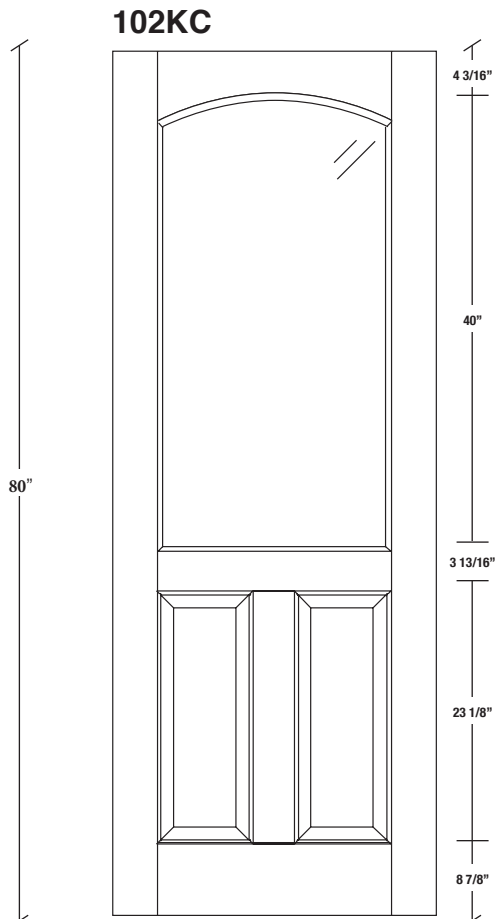

Technical drawings 80" - 84" - 96"

French Door - U.S. specs

www.pbidoors.com

WIDTH			
36"	4 3/16"	27 5/8"	4 3/16"
34"	4 3/16"	25 5/8"	4 3/16"
32"	4 3/16"	23 5/8"	4 3/16"
30"	4 3/16"	21 5/8"	4 3/16"
28"	4 3/16"	19 5/8"	4 3/16"
26"	4 3/16"	17 5/8"	4 3/16"
24"	4 3/16"	15 5/8"	4 3/16"

FOR SMALLER SIZES REFER TO MODEL #101KC P.344

WIDTH			
36"	4 3/16"	27 5/8"	4 3/16"
34"	4 3/16"	25 5/8"	4 3/16"
32"	4 3/16"	23 5/8"	4 3/16"
30"	4 3/16"	21 5/8"	4 3/16"
28"	4 3/16"	19 5/8"	4 3/16"
26"	4 3/16"	17 5/8"	4 3/16"
24"	4 3/16"	15 5/8"	4 3/16"

FOR SMALLER SIZES REFER TO MODEL #101KC P.344

SIDERAIL

SIDERAIL

5" PANEL
* Wood veneer on stain grade doors only

April 2018 (revision 01)