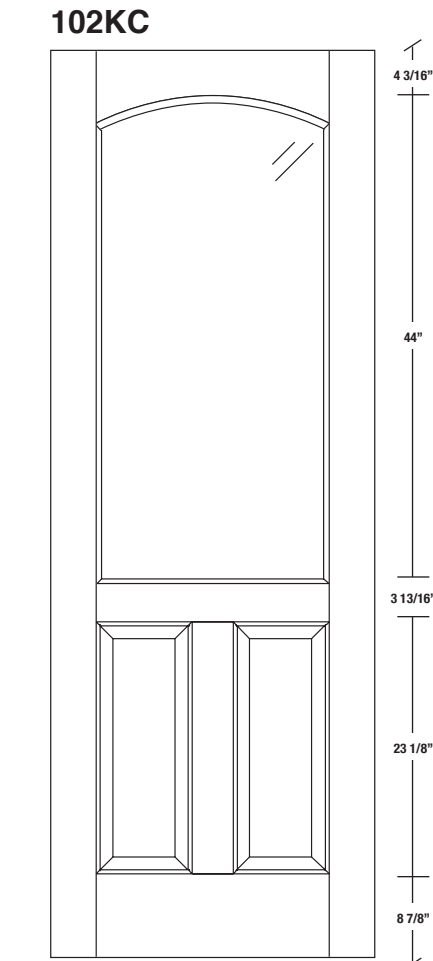

Technical drawings 80" - 84" - 96"

French Door - U.S. specs

www.pbidoors.com

WIDTH			
36"	4 3/16"	27 5/8"	4 3/16"
34"	4 3/16"	25 5/8"	4 3/16"
32"	4 3/16"	23 5/8"	4 3/16"
30"	4 3/16"	21 5/8"	4 3/16"
28"	4 3/16"	19 5/8"	4 3/16"
26"	4 3/16"	17 5/8"	4 3/16"
24"	4 3/16"	15 5/8"	4 3/16"

FOR SMALLER SIZES REFER TO MODEL #101KC P.344

WIDTH			
36"	4 3/16"	27 5/8"	4 3/16"
34"	4 3/16"	25 5/8"	4 3/16"
32"	4 3/16"	23 5/8"	4 3/16"
30"	4 3/16"	21 5/8"	4 3/16"
28"	4 3/16"	19 5/8"	4 3/16"
26"	4 3/16"	17 5/8"	4 3/16"
24"	4 3/16"	15 5/8"	4 3/16"

FOR SMALLER SIZES REFER TO MODEL #101KC P.344

SIDERAIL

SIDERAIL

5" PANEL
* Wood veneer on stain grade doors only

April 2018 (revision 01)