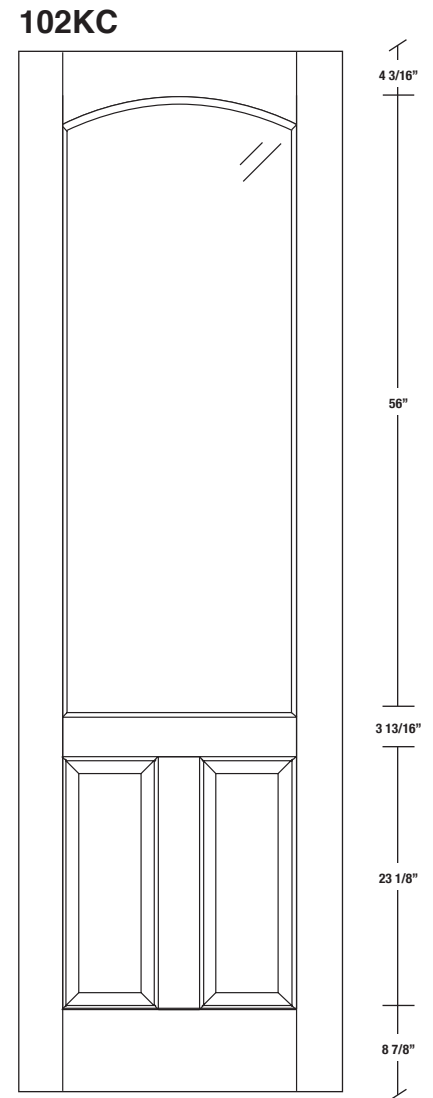

Technical drawings 80" - 84" - 96"

French Door - U.S. specs

www.pbidoors.com

WIDTH			
36"	4 3/16"	27 5/8"	4 3/16"
34"	4 3/16"	25 5/8"	4 3/16"
32"	4 3/16"	23 5/8"	4 3/16"
30"	4 3/16"	21 5/8"	4 3/16"
28"	4 3/16"	19 5/8"	4 3/16"
26"	4 3/16"	17 5/8"	4 3/16"
24"	4 3/16"	15 5/8"	4 3/16"

FOR SMALLER SIZES REFER TO MODEL #101KC P.344

WIDTH			
36"	4 3/16"	27 5/8"	4 3/16"
34"	4 3/16"	25 5/8"	4 3/16"
32"	4 3/16"	23 5/8"	4 3/16"
30"	4 3/16"	21 5/8"	4 3/16"
28"	4 3/16"	19 5/8"	4 3/16"
26"	4 3/16"	17 5/8"	4 3/16"
24"	4 3/16"	15 5/8"	4 3/16"

FOR SMALLER SIZES REFER TO MODEL #101KC P.344

SIDERAIL

SIDERAIL

5" PANEL
* Wood veneer on stain grade doors only

April 2018 (revision 01)