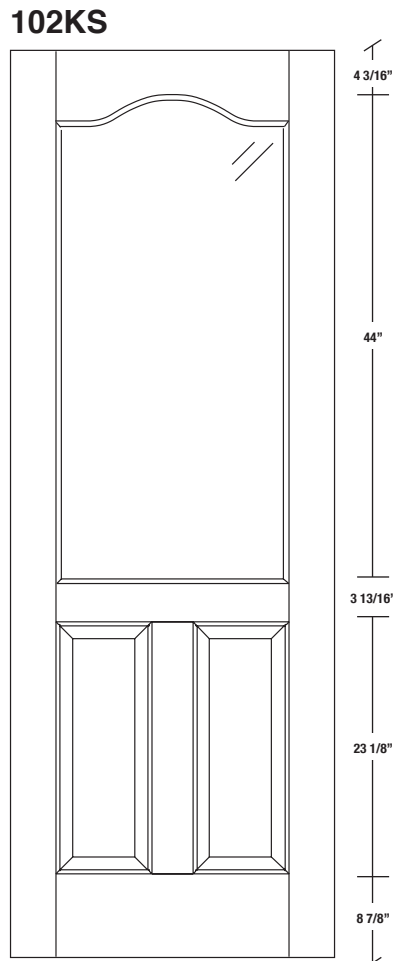

Technical drawings 80" - 84" - 96"

French Door - U.S. specs

www.pbidoors.com

WIDTH			
36"	4 3/16"	27 5/8"	4 3/16"
34"	4 3/16"	25 5/8"	4 3/16"
32"	4 3/16"	23 5/8"	4 3/16"
30"	4 3/16"	21 5/8"	4 3/16"
28"	4 3/16"	19 5/8"	4 3/16"
26"	4 3/16"	17 5/8"	4 3/16"
24"	4 3/16"	15 5/8"	4 3/16"

FOR SMALLER SIZES REFER TO MODEL #101KC P.345

WIDTH			
36"	4 3/16"	27 5/8"	4 3/16"
34"	4 3/16"	25 5/8"	4 3/16"
32"	4 3/16"	23 5/8"	4 3/16"
30"	4 3/16"	21 5/8"	4 3/16"
28"	4 3/16"	19 5/8"	4 3/16"
26"	4 3/16"	17 5/8"	4 3/16"
24"	4 3/16"	15 5/8"	4 3/16"

FOR SMALLER SIZES REFER TO MODEL #101KC P.345

SIDERAIL

SIDERAIL

* Wood veneer on stain grade doors only

5/8" PANEL