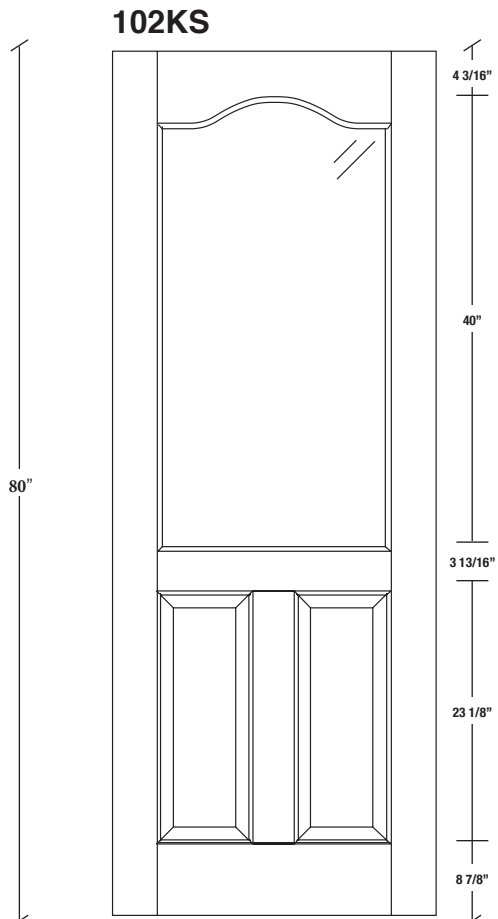

Technical drawings 80" - 84" - 96"

French Door - U.S. specs

www.pbidoors.com

WIDTH			
36"	4 3/16"	27 5/8"	4 3/16"
34"	4 3/16"	25 5/8"	4 3/16"
32"	4 3/16"	23 5/8"	4 3/16"
30"	4 3/16"	21 5/8"	4 3/16"
28"	4 3/16"	19 5/8"	4 3/16"
26"	4 3/16"	17 5/8"	4 3/16"
24"	4 3/16"	15 5/8"	4 3/16"

FOR SMALLER SIZES REFER TO MODEL #101KC P.345

WIDTH			
36"	4 3/16"	27 5/8"	4 3/16"
34"	4 3/16"	25 5/8"	4 3/16"
32"	4 3/16"	23 5/8"	4 3/16"
30"	4 3/16"	21 5/8"	4 3/16"
28"	4 3/16"	19 5/8"	4 3/16"
26"	4 3/16"	17 5/8"	4 3/16"
24"	4 3/16"	15 5/8"	4 3/16"

FOR SMALLER SIZES REFER TO MODEL #101KC P.345

SIDERAIL

SIDERAIL

* Wood veneer on stain grade doors only

5/8" PANEL