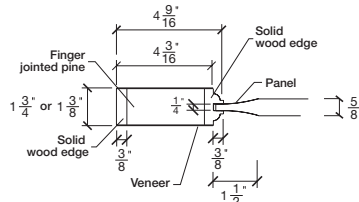

FOR SMALLER SIZES REFER TO MODEL #101KC P.345

WIDTH			
36"	4 3/16"	27 5/8"	4 3/16"
34"	4 3/16"	25 5/8"	4 3/16"
32"	4 3/16"	23 5/8"	4 3/16"
30"	4 3/16"	21 5/8"	4 3/16"
28"	4 3/16"	19 5/8"	4 3/16"
26"	4 3/16"	17 5/8"	4 3/16"
24"	4 3/16"	15 5/8"	4 3/16"

FOR SMALLER SIZES REFER TO MODEL #101KC P.345

SIDERAIL

SIDERAIL

* Wood veneer on stain grade doors only

5/8" PANEL