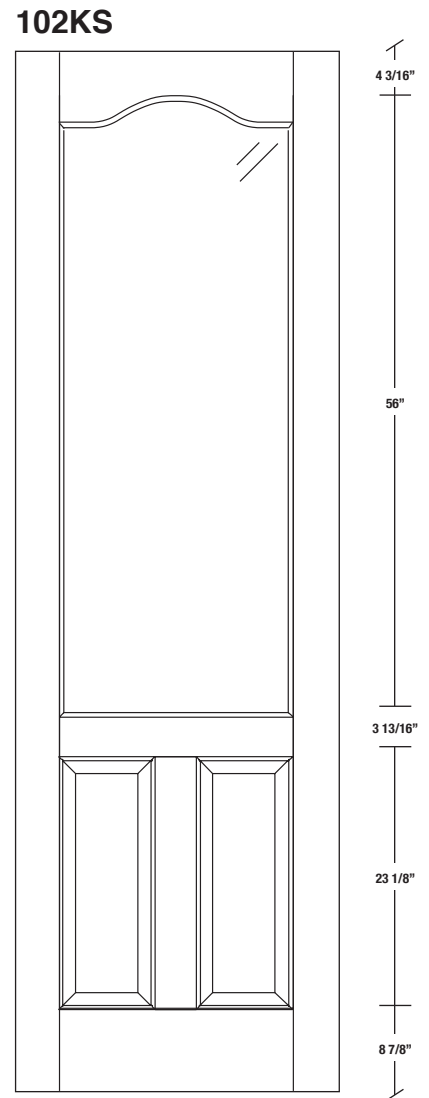

Technical drawings 80" - 84" - 96"

French Door - U.S. specs

www.pbidoors.com

WIDTH			
36"	4 3/16"	27 5/8"	4 3/16"
34"	4 3/16"	25 5/8"	4 3/16"
32"	4 3/16"	23 5/8"	4 3/16"
30"	4 3/16"	21 5/8"	4 3/16"
28"	4 3/16"	19 5/8"	4 3/16"
26"	4 3/16"	17 5/8"	4 3/16"
24"	4 3/16"	15 5/8"	4 3/16"

FOR SMALLER SIZES REFER TO MODEL #101KC P.345

WIDTH			
36"	4 3/16"	27 5/8"	4 3/16"
34"	4 3/16"	25 5/8"	4 3/16"
32"	4 3/16"	23 5/8"	4 3/16"
30"	4 3/16"	21 5/8"	4 3/16"
28"	4 3/16"	19 5/8"	4 3/16"
26"	4 3/16"	17 5/8"	4 3/16"
24"	4 3/16"	15 5/8"	4 3/16"

FOR SMALLER SIZES REFER TO MODEL #101KC P.345

SIDERAIL

SIDERAIL

* Wood veneer on stain grade doors only

5/8" PANEL