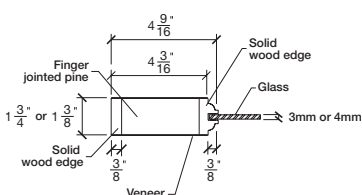

Technical drawings 80" - 84" - 96"

French Door - U.S. specs

www.pbidoors.com

WIDTH			
36"	4 3/16"	27 5/8"	4 3/16"
34"	4 3/16"	25 5/8"	4 3/16"
32"	4 3/16"	23 5/8"	4 3/16"
30"	4 3/16"	21 5/8"	4 3/16"
28"	4 3/16"	19 5/8"	4 3/16"
26"	4 3/16"	17 5/8"	4 3/16"
24"	4 3/16"	15 5/8"	4 3/16"

FOR SMALLER SIZES REFER TO MODEL #101KC P.345

WIDTH			
36"	4 3/16"	27 5/8"	4 3/16"
34"	4 3/16"	25 5/8"	4 3/16"
32"	4 3/16"	23 5/8"	4 3/16"
30"	4 3/16"	21 5/8"	4 3/16"
28"	4 3/16"	19 5/8"	4 3/16"
26"	4 3/16"	17 5/8"	4 3/16"
24"	4 3/16"	15 5/8"	4 3/16"

FOR SMALLER SIZES REFER TO MODEL #101KC P.345

WIDTH			
36"	4 3/16"	27 5/8"	4 3/16"
34"	4 3/16"	25 5/8"	4 3/16"
32"	4 3/16"	23 5/8"	4 3/16"
30"	4 3/16"	21 5/8"	4 3/16"
28"	4 3/16"	19 5/8"	4 3/16"
26"	4 3/16"	17 5/8"	4 3/16"
24"	4 3/16"	15 5/8"	4 3/16"

FOR SMALLER SIZES REFER TO MODEL #101KC P.345

SIDERAIL

* Wood veneer on stain grade doors only