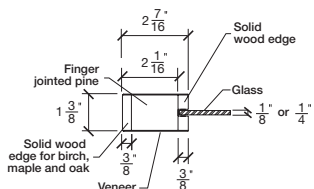

Technical drawings 6/7 - 6/11 - 7/11

Shaker One Lite Bifold Door - U.S. specs

www.pbidoors.com

1 3/8" SHAKER SIDERAIL