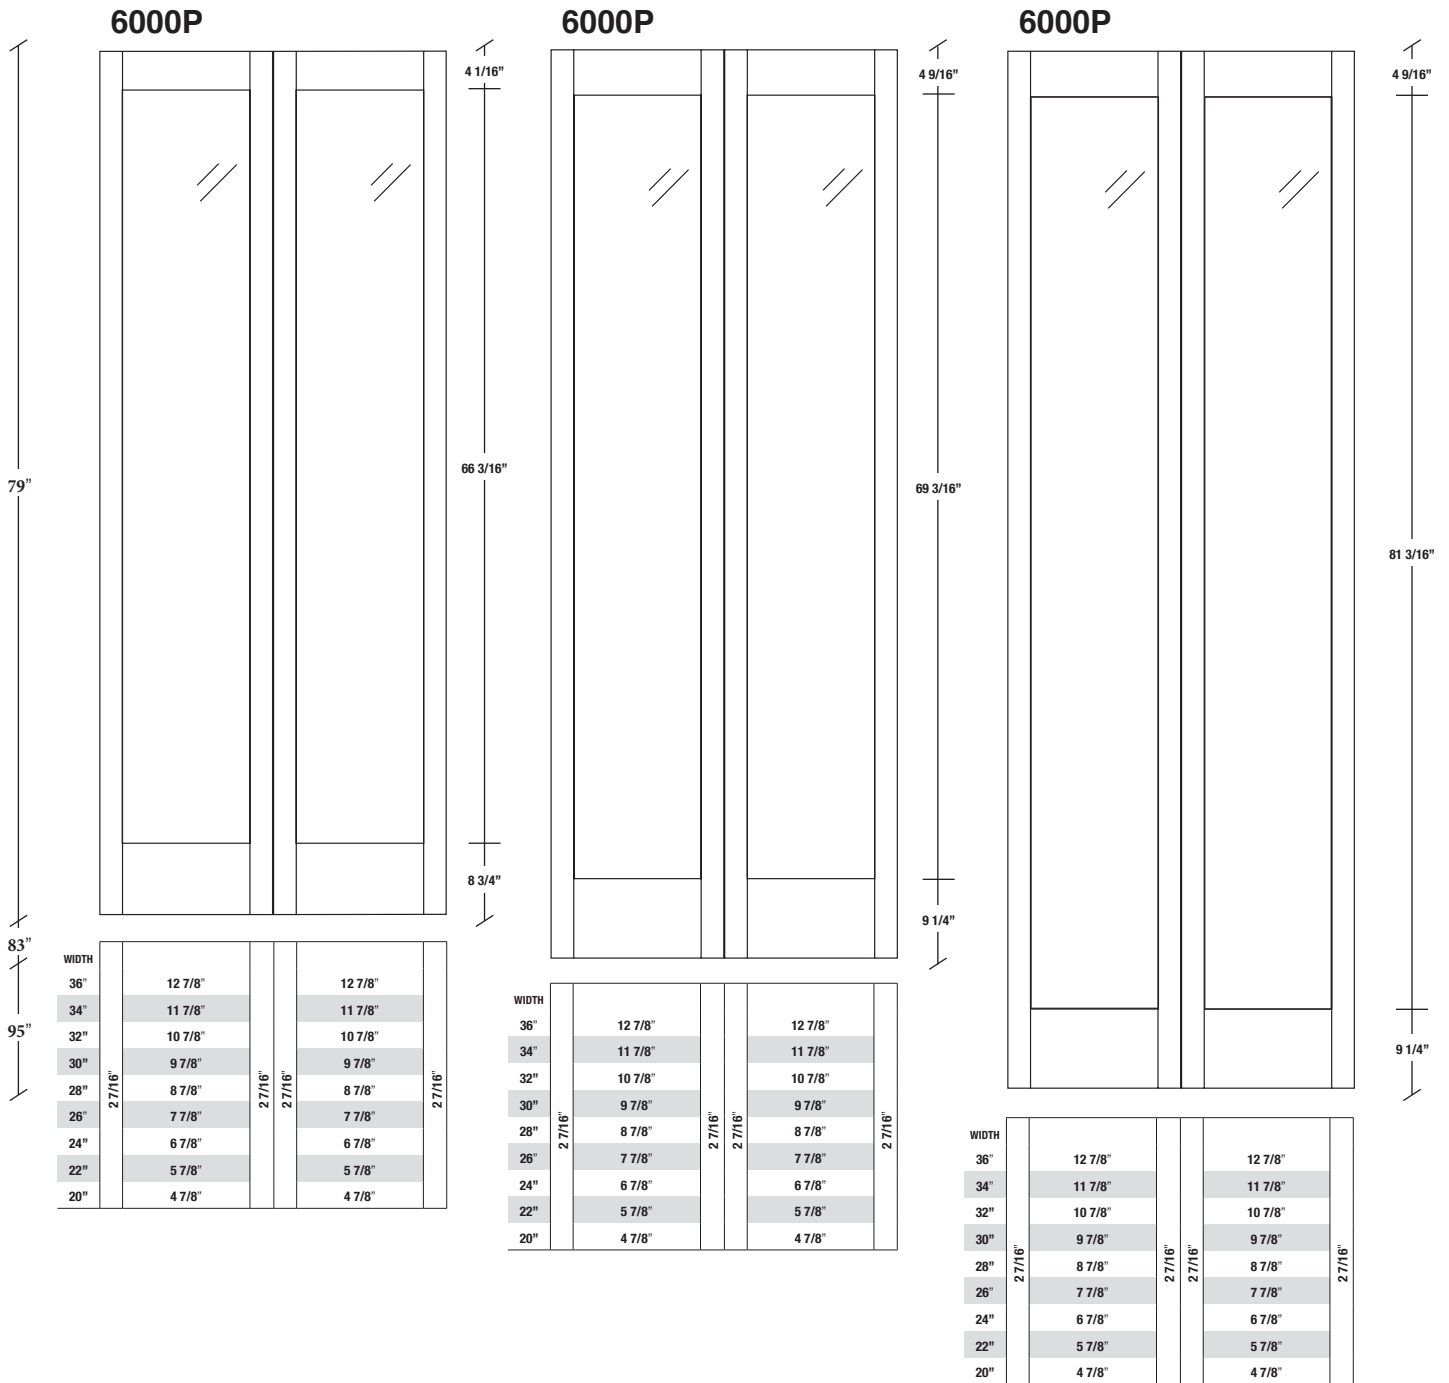

Technical drawings 6/7 - 6/11 - 7/11

Shaker One Lite Bifold Door - U.S. specs

www.pbidoors.com

1 3/8" SHAKER SIDERAIL