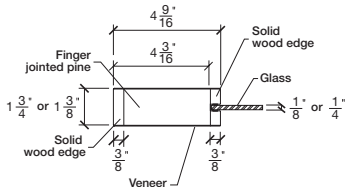

# Technical drawings 6/8 - 7/0 - 8/0

Shaker One Lite Door - U.S. specs

www.pbidoors.com

SHAKER SIDERAIL

SHAKER SIDERAIL