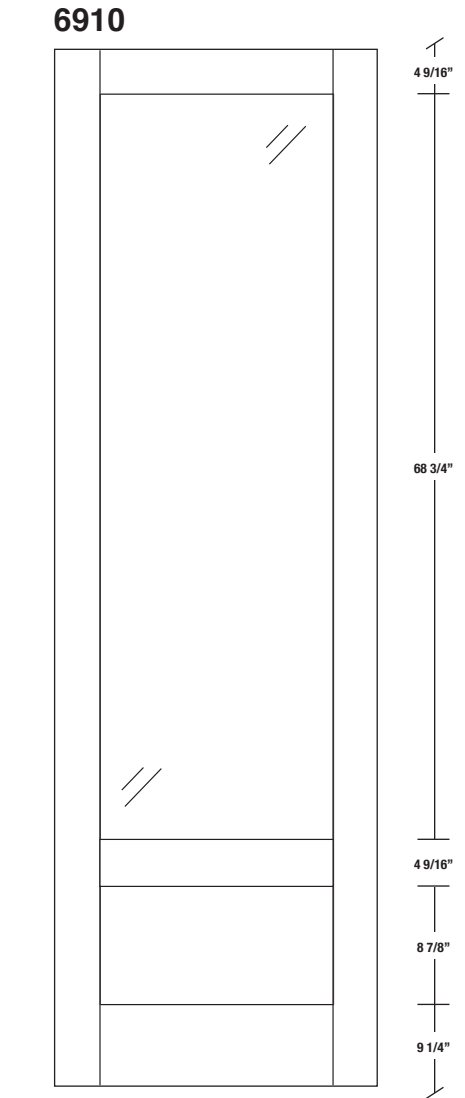

# Technical drawings 6/8 - 7/0 - 8/0

Shaker One Lite Door - U.S. specs

www.pbidoors.com

SHAKER SIDERAIL

SHAKER SIDERAIL