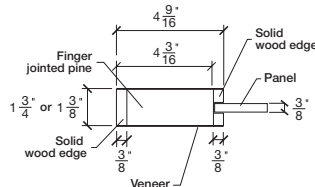

# Technical drawings 6/8 - 7/0 - 8/0

Shaker One Lite Door - U.S. specs

www.pbidoors.com

SHAKER SIDERAIL

SHAKER SIDERAIL