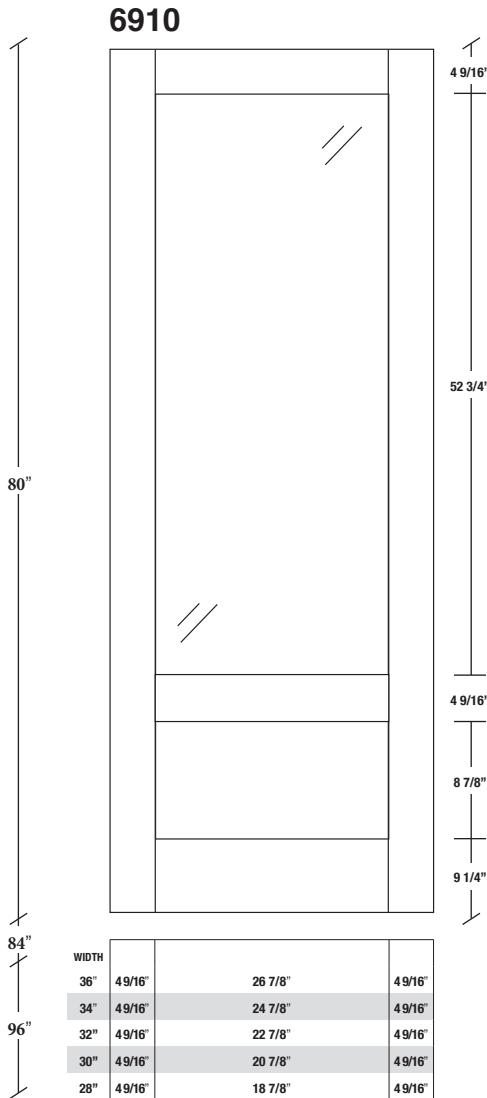

# Technical drawings 6/8 - 7/0 - 8/0

Shaker One Lite Door - U.S. specs

www.pbidoors.com

SHAKER SIDERAIL

SHAKER SIDERAIL