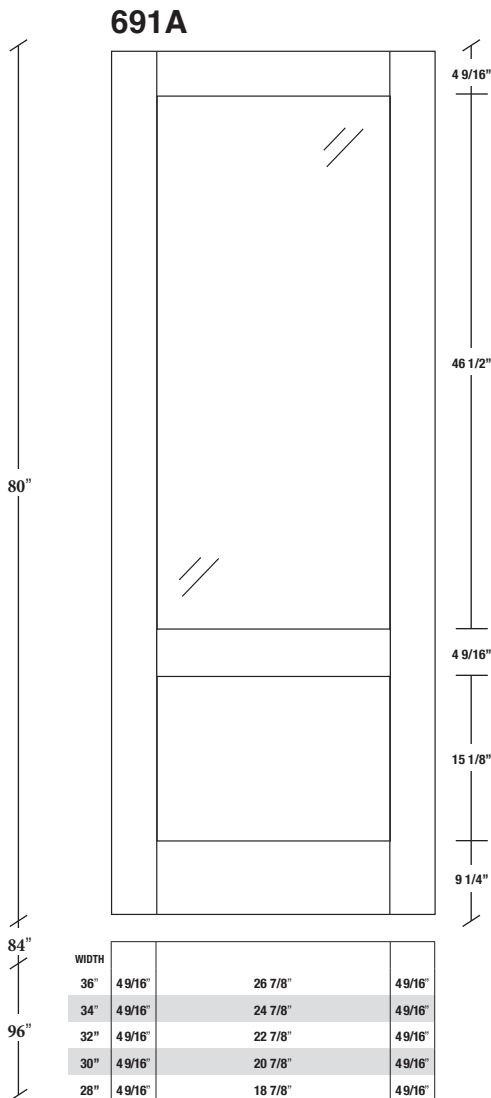

# Technical drawings 6/8 - 7/0 - 8/0

Shaker One Lite Door - U.S. specs

www.pbidoors.com

WIDTH			
36"	49/16"	26 7/8"	49/16"
34"	49/16"	24 7/8"	49/16"
32"	49/16"	22 7/8"	49/16"
30"	49/16"	20 7/8"	49/16"
28"	49/16"	18 7/8"	49/16"
26"	49/16"	16 7/8"	49/16"
24"	49/16"	14 7/8"	49/16"
22"	49/16"	12 7/8"	49/16"
20"	49/16"	10 7/8"	49/16"
18"	49/16"	8 7/8"	49/16"
16"	49/16"	6 7/8"	49/16"
15"	27/16"	10 1/8"	27/16"
14"	27/16"	9 1/8"	27/16"
12"	27/16"	7 1/8"	27/16"

WIDTH			
36"	49/16"	26 7/8"	49/16"
34"	49/16"	24 7/8"	49/16"
32"	49/16"	22 7/8"	49/16"
30"	49/16"	20 7/8"	49/16"
28"	49/16"	18 7/8"	49/16"
26"	49/16"	16 7/8"	49/16"
24"	49/16"	14 7/8"	49/16"
22"	49/16"	12 7/8"	49/16"
20"	49/16"	10 7/8"	49/16"
18"	49/16"	8 7/8"	49/16"
16"	49/16"	6 7/8"	49/16"
15"	27/16"	10 1/8"	27/16"
14"	27/16"	9 1/8"	27/16"
12"	27/16"	7 1/8"	27/16"