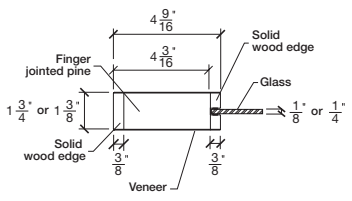

# Technical drawings 6/8 - 7/0 - 8/0

Shaker One Lite Door - U.S. specs

www.pbidoors.com

WIDTH			
36"	49/16"	26 7/8"	49/16"
34"	49/16"	24 7/8"	49/16"
32"	49/16"	22 7/8"	49/16"
30"	49/16"	20 7/8"	49/16"
28"	49/16"	18 7/8"	49/16"
26"	49/16"	16 7/8"	49/16"
24"	49/16"	14 7/8"	49/16"
22"	49/16"	12 7/8"	49/16"
20"	49/16"	10 7/8"	49/16"
18"	49/16"	8 7/8"	49/16"
16"	49/16"	6 7/8"	49/16"
15"	27/16"	10 1/8"	27/16"
14"	27/16"	9 1/8"	27/16"
12"	27/16"	7 1/8"	27/16"

WIDTH			
36"	49/16"	26 7/8"	49/16"
34"	49/16"	24 7/8"	49/16"
32"	49/16"	22 7/8"	49/16"
30"	49/16"	20 7/8"	49/16"
28"	49/16"	18 7/8"	49/16"
26"	49/16"	16 7/8"	49/16"
24"	49/16"	14 7/8"	49/16"
22"	49/16"	12 7/8"	49/16"
20"	49/16"	10 7/8"	49/16"
18"	49/16"	8 7/8"	49/16"
16"	49/16"	6 7/8"	49/16"
15"	27/16"	10 1/8"	27/16"
14"	27/16"	9 1/8"	27/16"
12"	27/16"	7 1/8"	27/16"