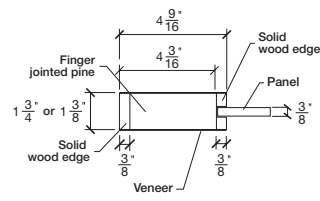

SHAKER SIDERAIL

février 2018 (revision 01)