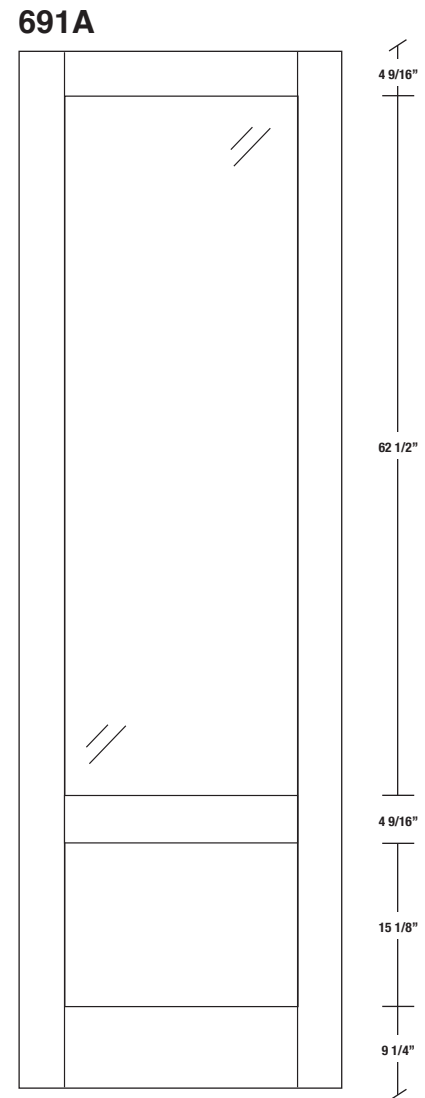

# Technical drawings 6/8 - 7/0 - 8/0

Shaker One Lite Door - U.S. specs

www.pbidoors.com

WIDTH			
36"	49/16"	26 7/8"	49/16"
34"	49/16"	24 7/8"	49/16"
32"	49/16"	22 7/8"	49/16"
30"	49/16"	20 7/8"	49/16"
28"	49/16"	18 7/8"	49/16"
26"	49/16"	16 7/8"	49/16"
24"	49/16"	14 7/8"	49/16"
22"	49/16"	12 7/8"	49/16"
20"	49/16"	10 7/8"	49/16"
18"	49/16"	8 7/8"	49/16"
16"	49/16"	6 7/8"	49/16"
15"	27/16"	10 1/8"	27/16"
14"	27/16"	9 1/8"	27/16"
12"	27/16"	7 1/8"	27/16"

WIDTH			
36"	49/16"	26 7/8"	49/16"
34"	49/16"	24 7/8"	49/16"
32"	49/16"	22 7/8"	49/16"
30"	49/16"	20 7/8"	49/16"
28"	49/16"	18 7/8"	49/16"
26"	49/16"	16 7/8"	49/16"
24"	49/16"	14 7/8"	49/16"
22"	49/16"	12 7/8"	49/16"
20"	49/16"	10 7/8"	49/16"
18"	49/16"	8 7/8"	49/16"
16"	49/16"	6 7/8"	49/16"
15"	27/16"	10 1/8"	27/16"
14"	27/16"	9 1/8"	27/16"
12"	27/16"	7 1/8"	27/16"