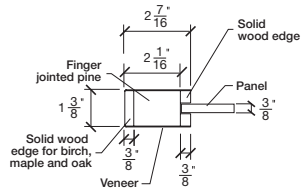

Technical drawings 6/7 - 6/11 - 7/11

Shaker One Lite Bifold Door - U.S. specs

www.pbidoors.com

1 3/8" SHAKER SIDERAIL

1 3/8" SHAKER SIDERAIL