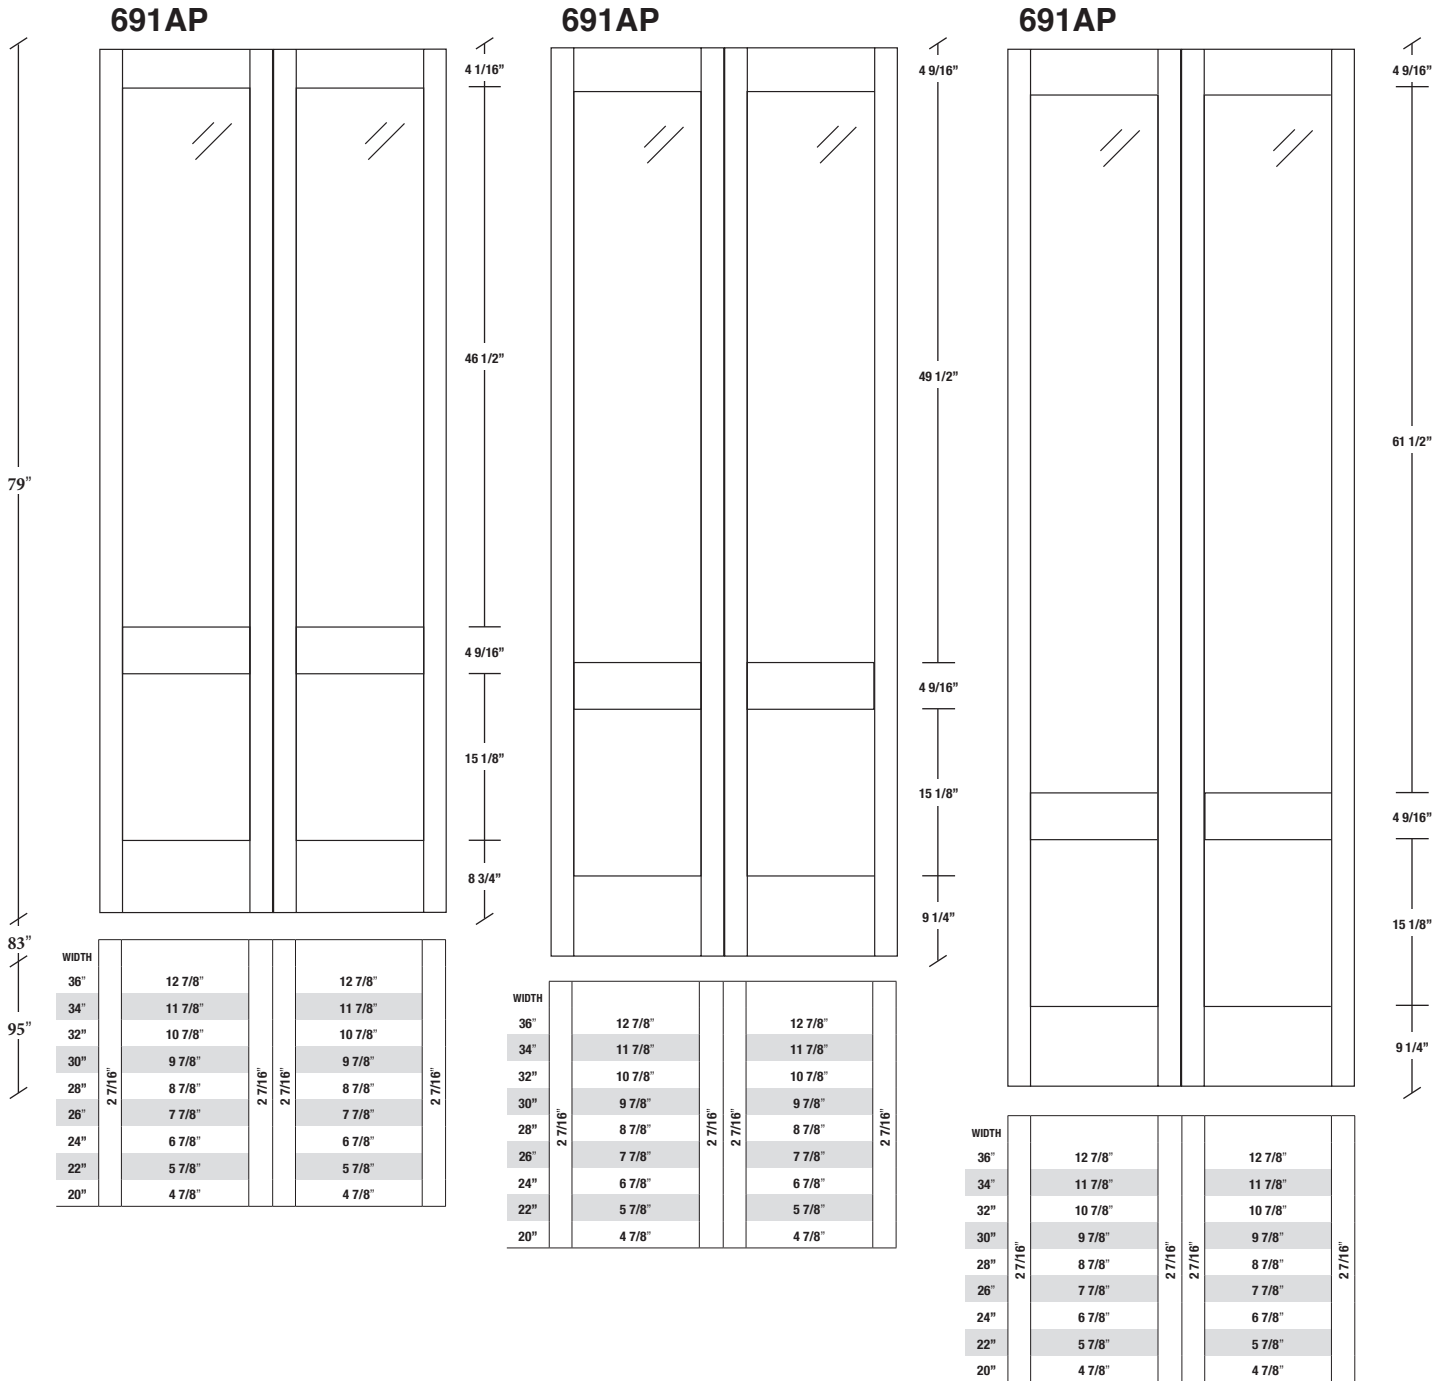

Technical drawings 6/7 - 6/11 - 7/11

Shaker One Lite Bifold Door - U.S. specs

www.pbidoors.com

1 3/8" SHAKER SIDERAIL

1 3/8" SHAKER SIDERAIL