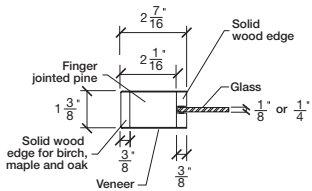

Technical drawings 6/7 - 6/11 - 7/11

Shaker One Lite Bifold Door - U.S. specs

www.pbidoors.com

1 3/8" SHAKER SIDERAIL

1 3/8" SHAKER SIDERAIL