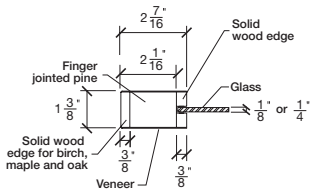

Technical drawings 79" - 84" - 96"

Shaker One Lite Bifold Door - U.S. specs

www.pbidoors.com

1 3/8" SHAKER SIDERAIL

1 3/8" SHAKER SIDERAIL

April 2018 (revision 01)