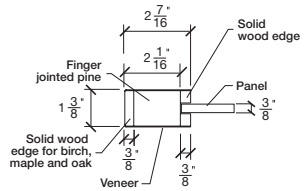

Technical drawings 79" - 84" - 96"

Shaker One Lite Bifold Door - U.S. specs

www.pbidoors.com

1 3/8" SHAKER SIDERAIL

1 3/8" SHAKER SIDERAIL

April 2018 (revision 01)