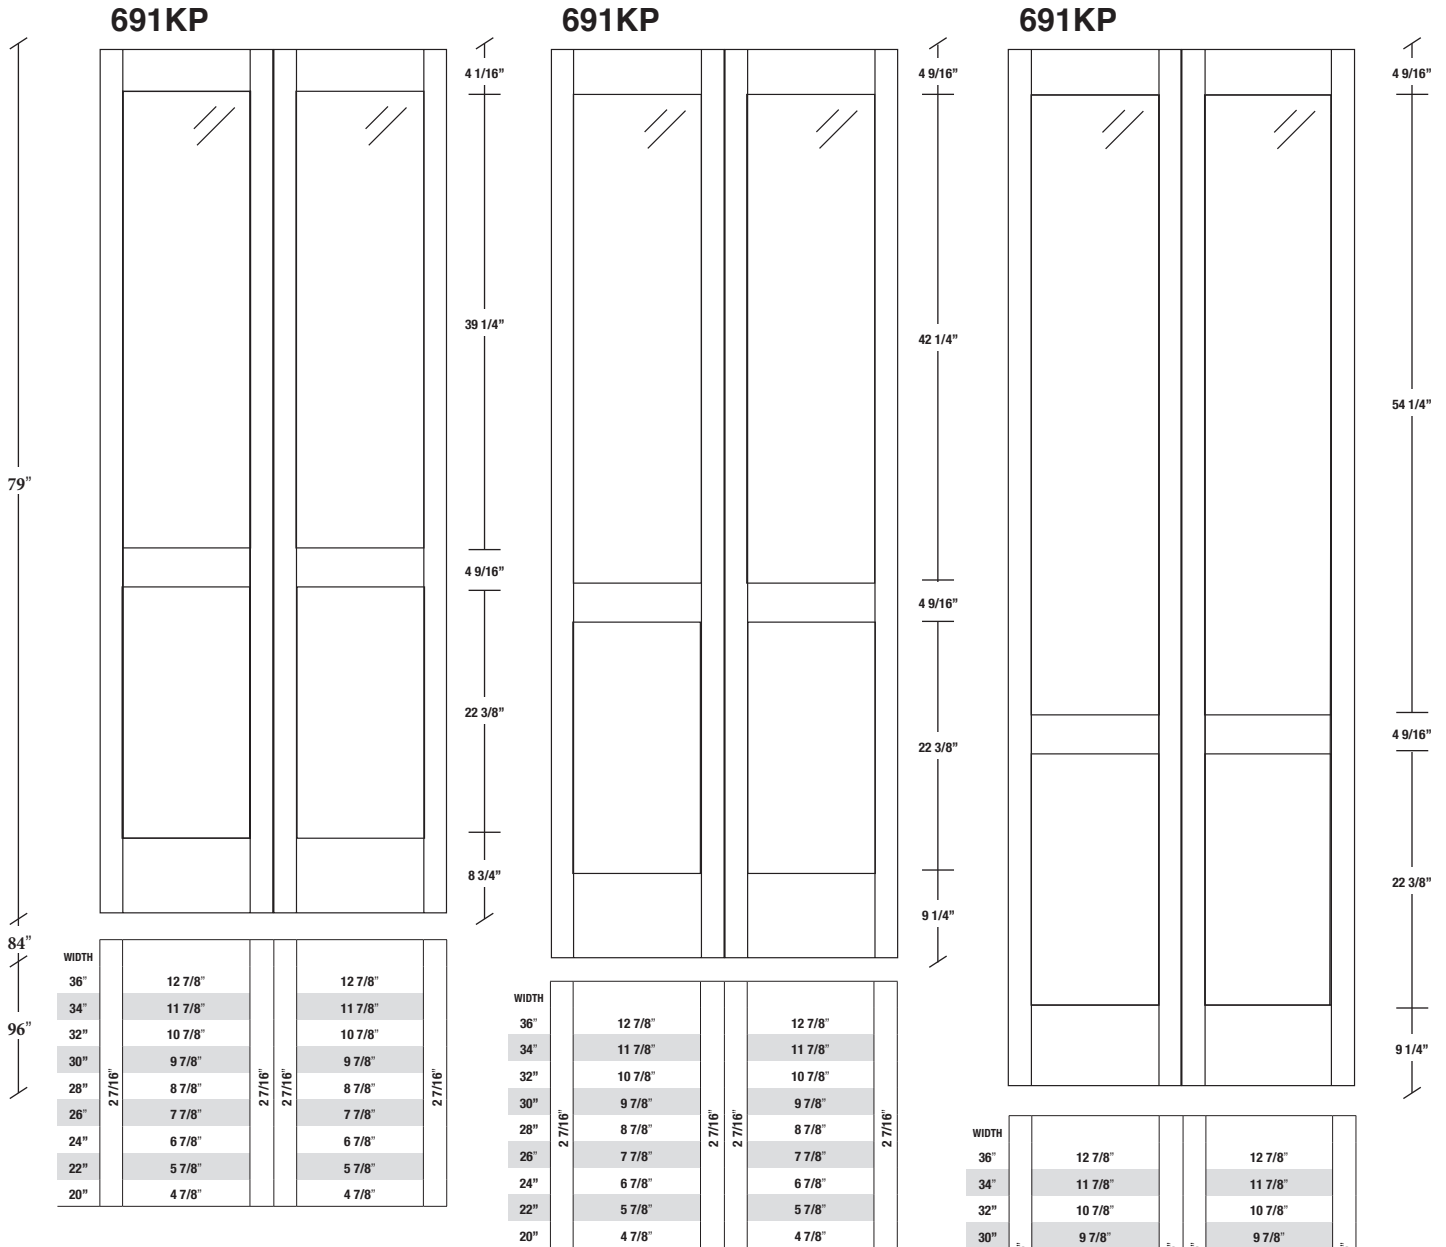

Technical drawings 79" - 84" - 96"

Shaker One Lite Bifold Door - U.S. specs

www.pbidoors.com

1 3/8" SHAKER SIDERAIL

1 3/8" SHAKER SIDERAIL

April 2018 (revision 01)