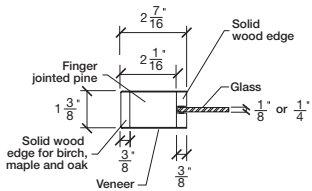

# Technical drawings 79" - 84" - 96"

Shaker One Lite Bifold Door - U.S. specs

www.pbidoors.com

1 3/8" SHAKER SIDERAIL

1 3/8" SHAKER SIDERAIL