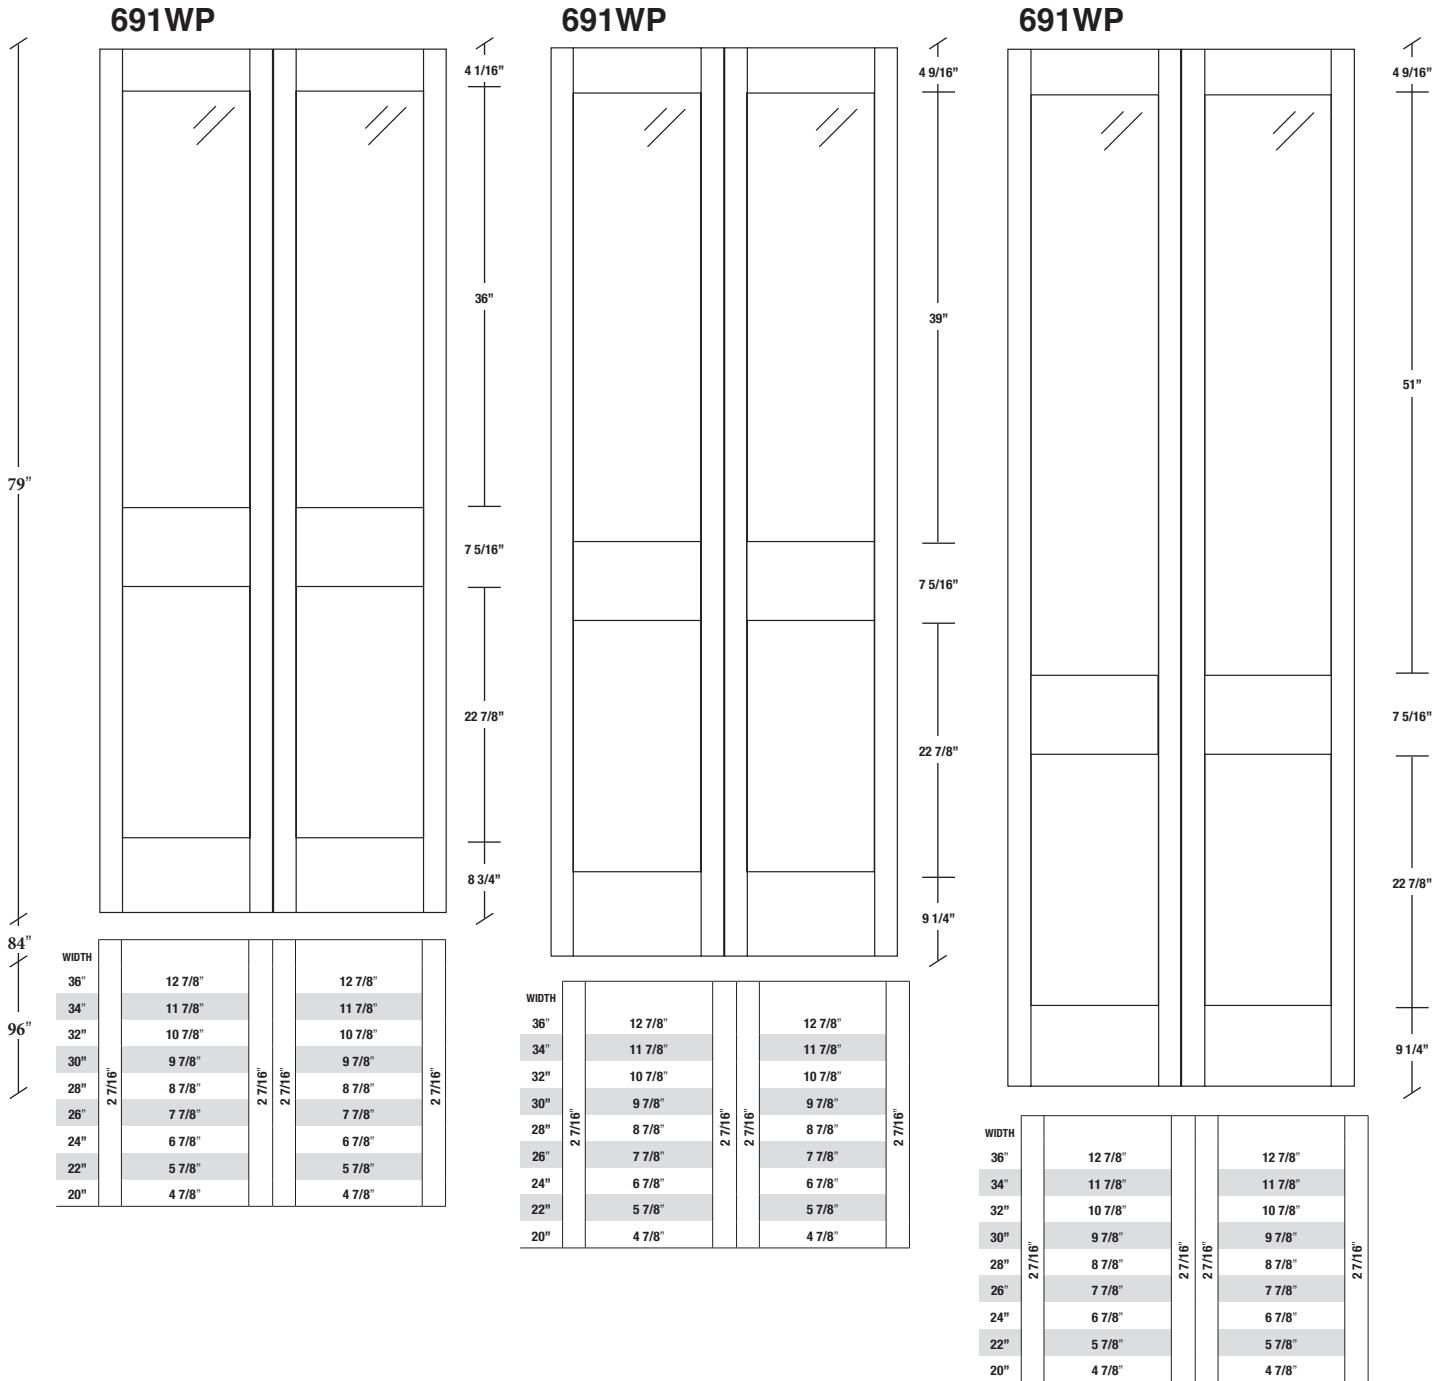

# Technical drawings 79" - 84" - 96"

Shaker One Lite Bifold Door - U.S. specs

www.pbidoors.com

1 3/8" SHAKER SIDERAIL

1 3/8" SHAKER SIDERAIL