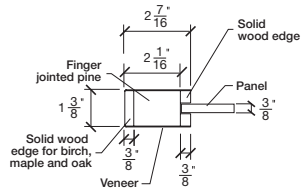

# Technical drawings 79" - 84" - 96"

Shaker One Lite Bifold Door - U.S. specs

www.pbidoors.com

1 3/8" SHAKER SIDERAIL

1 3/8" SHAKER SIDERAIL