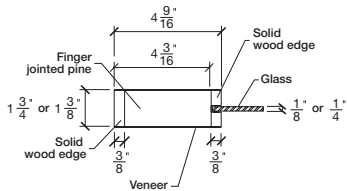

SHAKER SIDERAIL