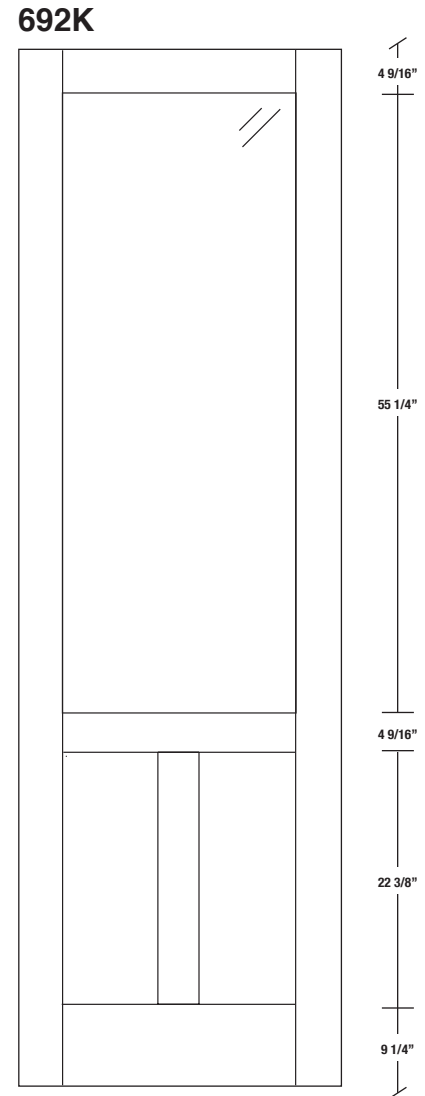

# Technical drawings 80" - 84" - 96"

French Door - U.S. specs

www.pbidoors.com

WIDTH	36"	34"	32"	30"	28"	26"	24"
4 9/16"	11 5/32"	10 5/32"	9 5/32"	8 5/32"	7 5/32"	6 5/32"	5 5/32"
4 9/16"	4 9/16"	4 9/16"	4 9/16"	4 9/16"	4 9/16"	4 9/16"	4 9/16"

FOR SMALLER SIZES REFER TO MODEL #792E P.143

WIDTH	36"	34"	32"	30"	28"	26"	24"
4 9/16"	11 5/32"	10 5/32"	9 5/32"	8 5/32"	7 5/32"	6 5/32"	5 5/32"
4 9/16"	4 9/16"	4 9/16"	4 9/16"	4 9/16"	4 9/16"	4 9/16"	4 9/16"

FOR SMALLER SIZES REFER TO MODEL #792E P.143

SHAKER SIDERAIL

SHAKER SIDERAIL

April 2018 (revision 01)