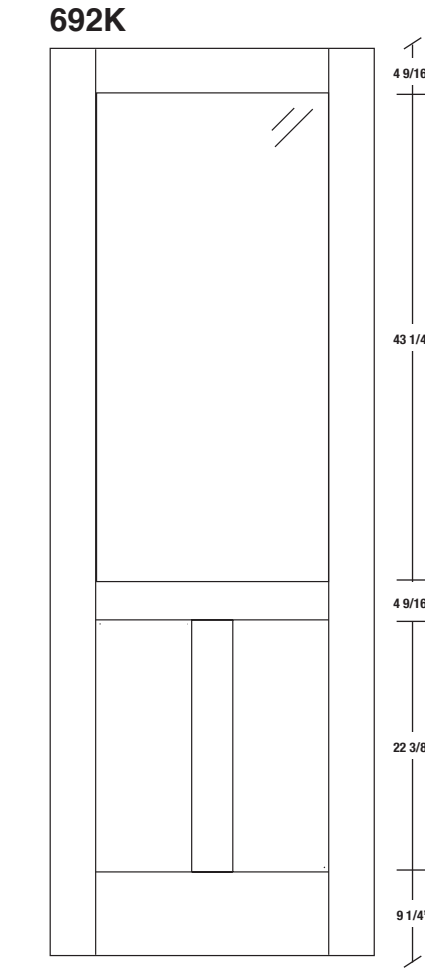

# Technical drawings 80" - 84" - 96"

French Door - U.S. specs

www.pbidoors.com

WIDTH	36"	34"	32"	30"	28"	26"	24"
4 9/16"	11 5/32"	10 5/32"	9 5/32"	8 5/32"	7 5/32"	6 5/32"	5 5/32"
4 9/16"	4 9/16"	4 9/16"	4 9/16"	4 9/16"	4 9/16"	4 9/16"	4 9/16"

FOR SMALLER SIZES REFER TO MODEL #792E P.143

WIDTH	36"	34"	32"	30"	28"	26"	24"
4 9/16"	11 5/32"	10 5/32"	9 5/32"	8 5/32"	7 5/32"	6 5/32"	5 5/32"
4 9/16"	4 9/16"	4 9/16"	4 9/16"	4 9/16"	4 9/16"	4 9/16"	4 9/16"

FOR SMALLER SIZES REFER TO MODEL #792E P.143

SHAKER SIDERAIL

SHAKER SIDERAIL

April 2018 (revision 01)