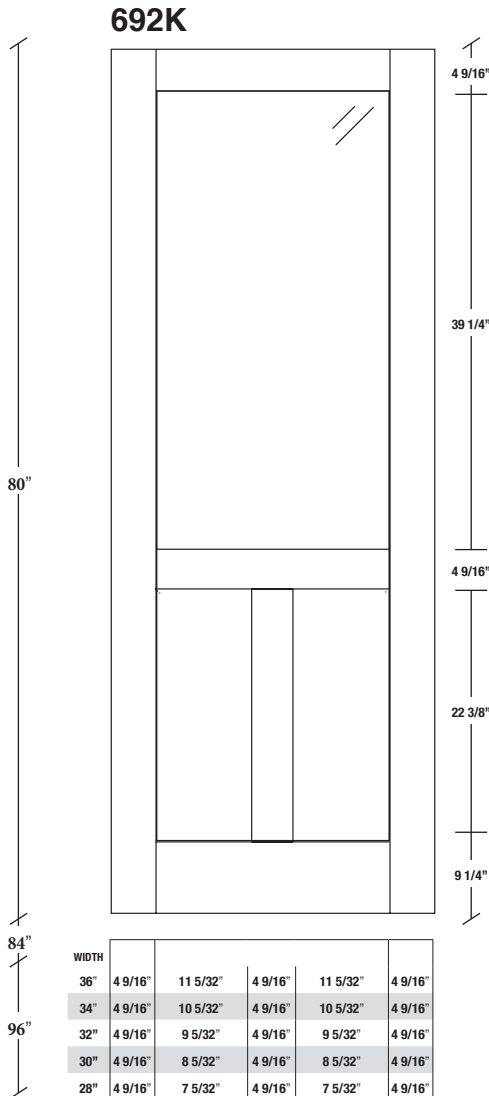

# Technical drawings 80" - 84" - 96"

French Door - U.S. specs

www.pbidoors.com

WIDTH	36"	34"	32"	30"	28"	26"	24"
4 9/16"	11 5/32"	10 5/32"	9 5/32"	8 5/32"	7 5/32"	6 5/32"	5 5/32"
4 9/16"	4 9/16"	4 9/16"	4 9/16"	4 9/16"	4 9/16"	4 9/16"	4 9/16"

FOR SMALLER SIZES REFER TO MODEL #792E P.143

WIDTH	36"	34"	32"	30"	28"	26"	24"
4 9/16"	11 5/32"	10 5/32"	9 5/32"	8 5/32"	7 5/32"	6 5/32"	5 5/32"
4 9/16"	4 9/16"	4 9/16"	4 9/16"	4 9/16"	4 9/16"	4 9/16"	4 9/16"

FOR SMALLER SIZES REFER TO MODEL #792E P.143

SHAKER SIDERAIL

SHAKER SIDERAIL

April 2018 (revision 01)