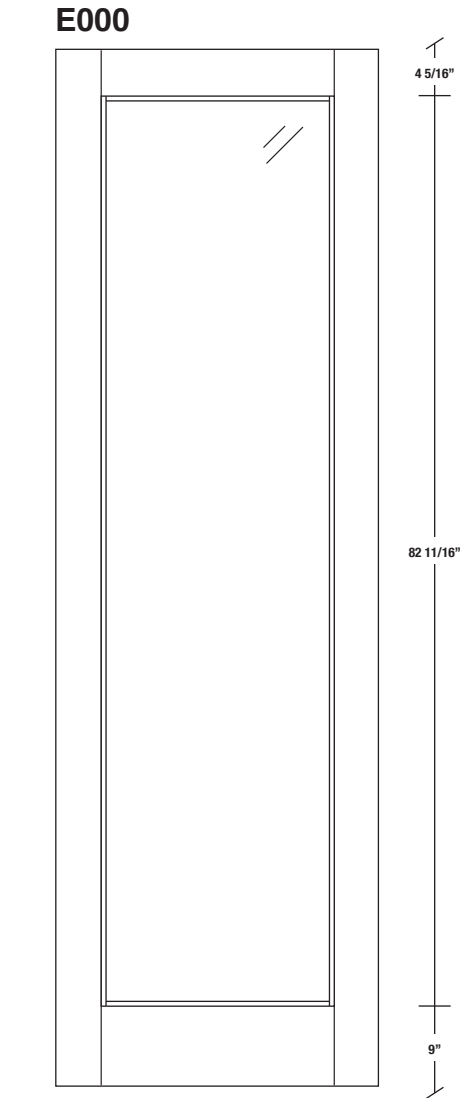

# Technical drawings 80" - 84" - 96"

One Lite E-Sticking Door - US specs (c)

www.pbidoors.com

**E-STICKING SIDERAIL**