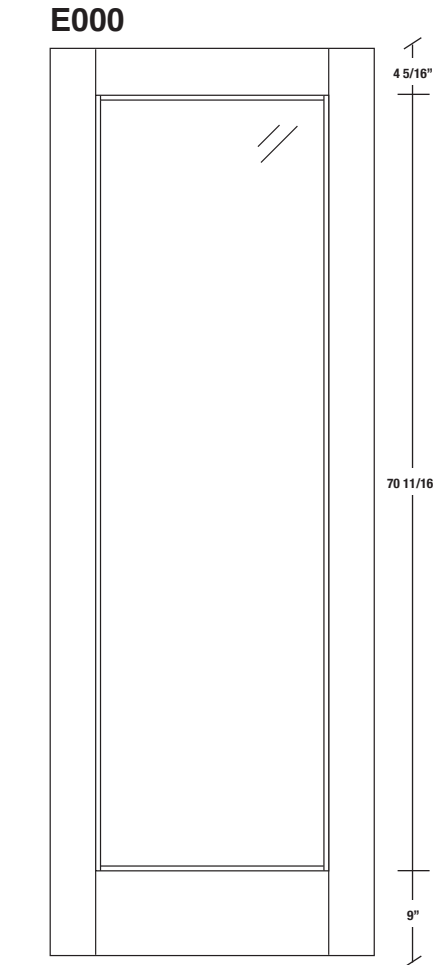

# Technical drawings 80" - 84" - 96"

One Lite E-Sticking Door - US specs (c)

www.pbidoors.com

**E-STICKING SIDERAIL**