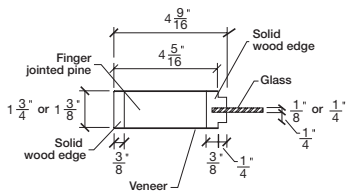

# Technical drawings 80" - 84" - 96"

One Lite E-Sticking Door - US specs (c)

www.pbidoors.com

**E-STICKING SIDERAIL**