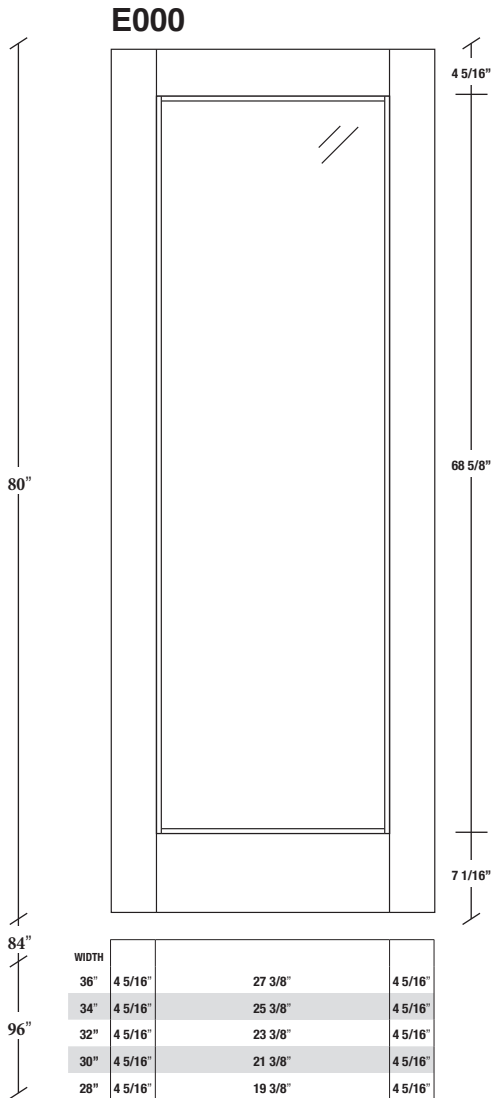

# Technical drawings 80" - 84" - 96"

One Lite E-Sticking Door - US specs (c)

www.pbidoors.com

**E-STICKING SIDERAIL**