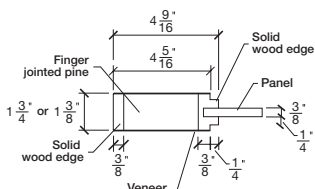

E-STICKING SIDERAIL