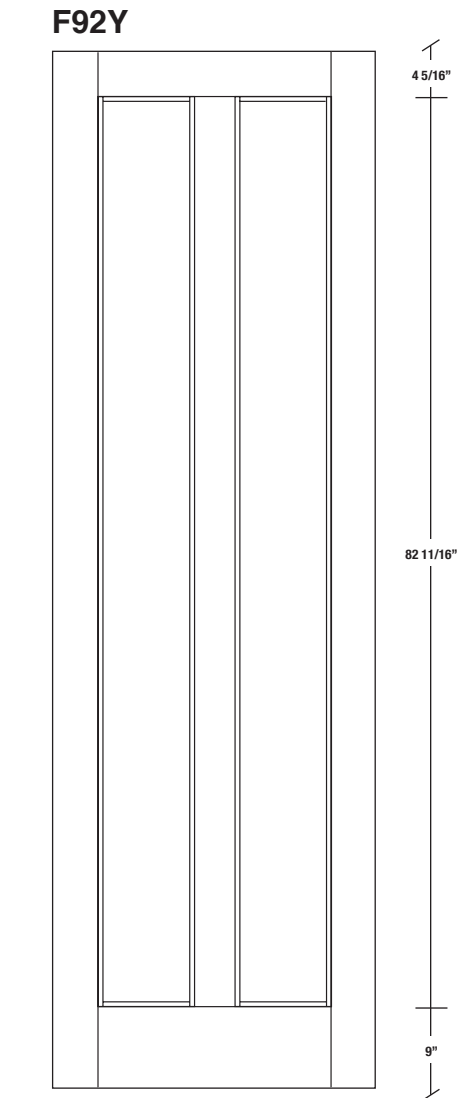

Technical drawings 80" - 84" - 96"

E-Sticking Panel Door - U.S. specs

www.pbidoors.com

WIDTH	36"	34"	32"	30"	28"	26"	24"
45/16"	11 21/32"	4 1/16"	11 21/32"	4 5/16"			
45/16"	10 21/32"	4 1/16"	10 21/32"	4 5/16"			
45/16"	9 21/32"	4 1/16"	9 21/32"	4 5/16"			
45/16"	8 21/32"	4 1/16"	8 21/32"	4 5/16"			
45/16"	7 21/32"	4 1/16"	7 21/32"	4 5/16"			
45/16"	6 21/32"	4 1/16"	6 21/32"	4 5/16"			
45/16"	5 21/32"	4 1/16"	5 21/32"	4 5/16"			

FOR SMALLER SIZES REFER TO MODEL #F910

WIDTH	36"	34"	32"	30"	28"	26"	24"
45/16"	11 21/32"	4 1/16"	11 21/32"	4 5/16"			
45/16"	10 21/32"	4 1/16"	10 21/32"	4 5/16"			
45/16"	9 21/32"	4 1/16"	9 21/32"	4 5/16"			
45/16"	8 21/32"	4 1/16"	8 21/32"	4 5/16"			
45/16"	7 21/32"	4 1/16"	7 21/32"	4 5/16"			
45/16"	6 21/32"	4 1/16"	6 21/32"	4 5/16"			
45/16"	5 21/32"	4 1/16"	5 21/32"	4 5/16"			

FOR SMALLER SIZES REFER TO MODEL #FF910

E-STICKING SIDERAIL