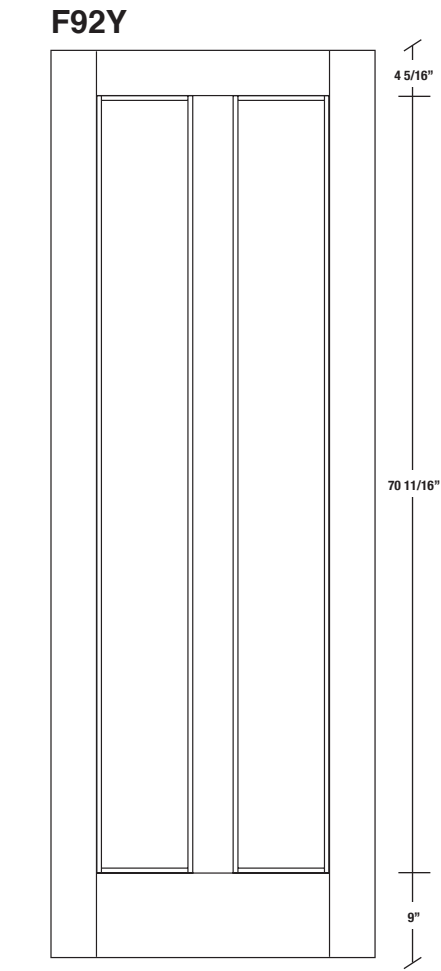

Technical drawings 80" - 84" - 96"

E-Sticking Panel Door - U.S. specs

www.pbidoors.com

WIDTH	36"	34"	32"	30"	28"	26"	24"
45/16"	11 21/32"	4 1/16"	11 21/32"	4 5/16"			
45/16"	10 21/32"	4 1/16"	10 21/32"	4 5/16"			
45/16"	9 21/32"	4 1/16"	9 21/32"	4 5/16"			
45/16"	8 21/32"	4 1/16"	8 21/32"	4 5/16"			
45/16"	7 21/32"	4 1/16"	7 21/32"	4 5/16"			
45/16"	6 21/32"	4 1/16"	6 21/32"	4 5/16"			
45/16"	5 21/32"	4 1/16"	5 21/32"	4 5/16"			

FOR SMALLER SIZES REFER TO MODEL #F910

WIDTH	36"	34"	32"	30"	28"	26"	24"
45/16"	11 21/32"	4 1/16"	11 21/32"	4 5/16"			
45/16"	10 21/32"	4 1/16"	10 21/32"	4 5/16"			
45/16"	9 21/32"	4 1/16"	9 21/32"	4 5/16"			
45/16"	8 21/32"	4 1/16"	8 21/32"	4 5/16"			
45/16"	7 21/32"	4 1/16"	7 21/32"	4 5/16"			
45/16"	6 21/32"	4 1/16"	6 21/32"	4 5/16"			
45/16"	5 21/32"	4 1/16"	5 21/32"	4 5/16"			

FOR SMALLER SIZES REFER TO MODEL #FF910

E-STICKING SIDERAIL