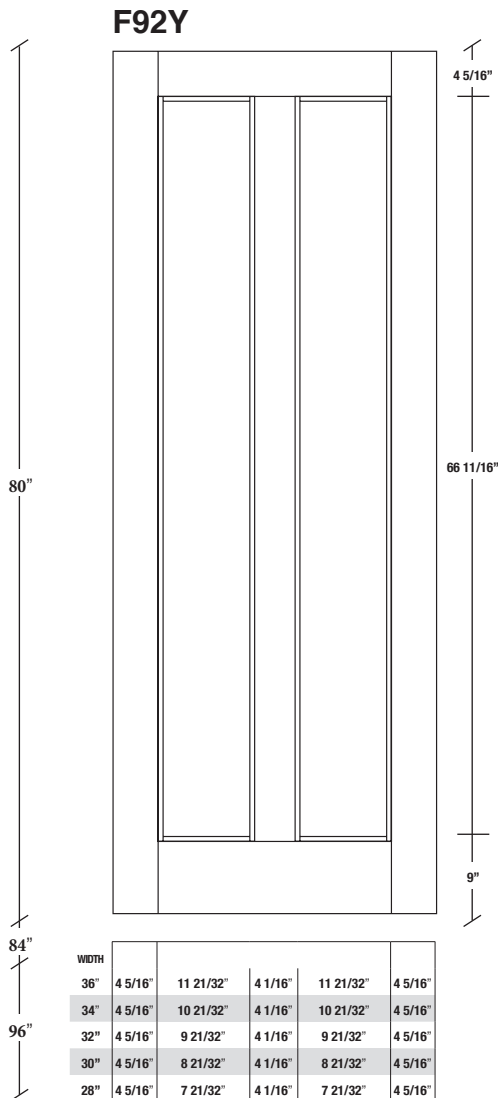

Technical drawings 80" - 84" - 96"

E-Sticking Panel Door - U.S. specs

www.pbidoors.com

WIDTH	36"	34"	32"	30"	28"	26"	24"
45/16"	11 21/32"	4 1/16"	11 21/32"	4 5/16"			
45/16"	10 21/32"	4 1/16"	10 21/32"	4 5/16"			
45/16"	9 21/32"	4 1/16"	9 21/32"	4 5/16"			
45/16"	8 21/32"	4 1/16"	8 21/32"	4 5/16"			
45/16"	7 21/32"	4 1/16"	7 21/32"	4 5/16"			
45/16"	6 21/32"	4 1/16"	6 21/32"	4 5/16"			
45/16"	5 21/32"	4 1/16"	5 21/32"	4 5/16"			

FOR SMALLER SIZES REFER TO MODEL #F910

WIDTH	36"	34"	32"	30"	28"	26"	24"
45/16"	11 21/32"	4 1/16"	11 21/32"	4 5/16"			
45/16"	10 21/32"	4 1/16"	10 21/32"	4 5/16"			
45/16"	9 21/32"	4 1/16"	9 21/32"	4 5/16"			
45/16"	8 21/32"	4 1/16"	8 21/32"	4 5/16"			
45/16"	7 21/32"	4 1/16"	7 21/32"	4 5/16"			
45/16"	6 21/32"	4 1/16"	6 21/32"	4 5/16"			
45/16"	5 21/32"	4 1/16"	5 21/32"	4 5/16"			

FOR SMALLER SIZES REFER TO MODEL #FF910

E-STICKING SIDERAIL