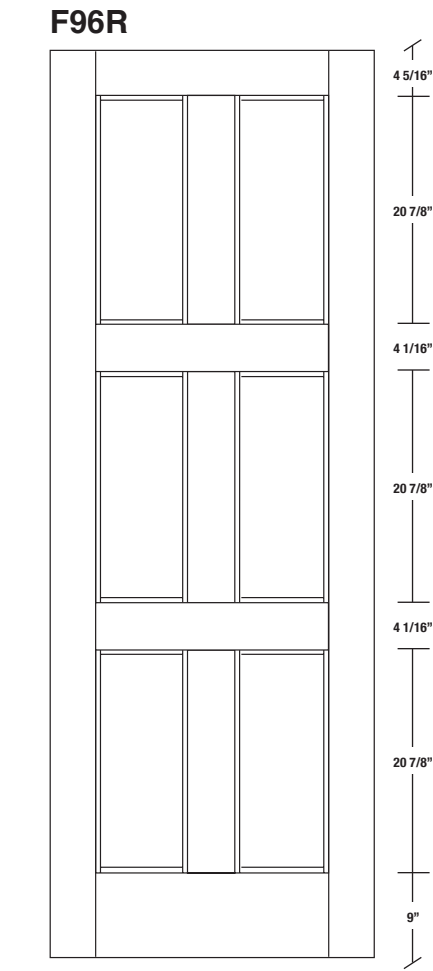

# Technical drawings 80" - 84" - 96"

E-Sticking Panel Door - US specs

www.pbidoors.com

WIDTH	36"	34"	32"	30"	28"	26"	24"
4 5/16"	11 21/32"	4 1/16"	11 21/32"	4 5/16"			
4 5/16"	10 21/32"	4 1/16"	10 21/32"	4 5/16"			
4 5/16"	9 21/32"	4 1/16"	9 21/32"	4 5/16"			
4 5/16"	8 21/32"	4 1/16"	8 21/32"	4 5/16"			
4 5/16"	7 21/32"	4 1/16"	7 21/32"	4 5/16"			
4 5/16"	6 21/32"	4 1/16"	6 21/32"	4 5/16"			
4 5/16"	5 21/32"	4 1/16"	5 21/32"	4 5/16"			

FOR SMALLER SIZES REFER TO MODEL #F93H P.10

WIDTH	36"	34"	32"	30"	28"	26"	24"
4 5/16"	11 21/32"	4 1/16"	11 21/32"	4 5/16"			
4 5/16"	10 21/32"	4 1/16"	10 21/32"	4 5/16"			
4 5/16"	9 21/32"	4 1/16"	9 21/32"	4 5/16"			
4 5/16"	8 21/32"	4 1/16"	8 21/32"	4 5/16"			
4 5/16"	7 21/32"	4 1/16"	7 21/32"	4 5/16"			
4 5/16"	6 21/32"	4 1/16"	6 21/32"	4 5/16"			
4 5/16"	5 21/32"	4 1/16"	5 21/32"	4 5/16"			