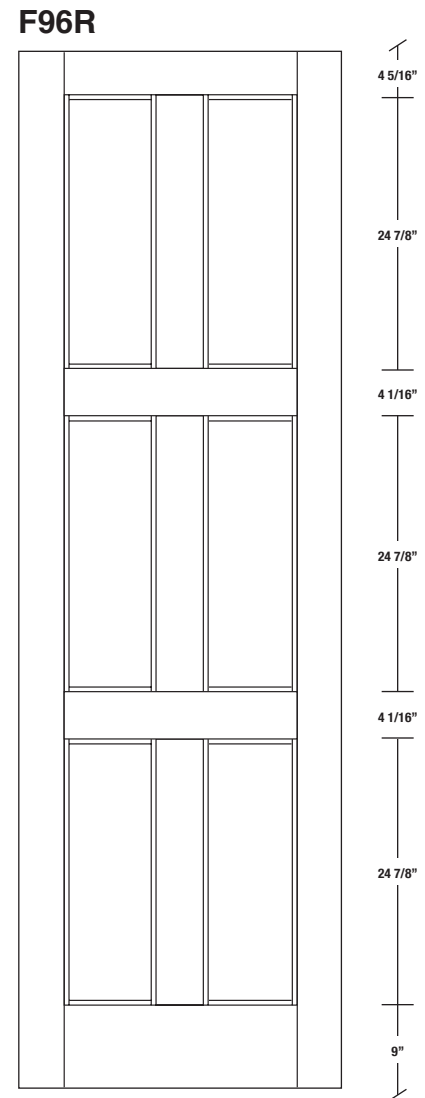

# Technical drawings 80" - 84" - 96"

E-Sticking Panel Door - US specs

www.pbidoors.com

WIDTH	36"	34"	32"	30"	28"	26"	24"
4 5/16"	11 21/32"	4 1/16"	11 21/32"	4 5/16"			
4 5/16"	10 21/32"	4 1/16"	10 21/32"	4 5/16"			
4 5/16"	9 21/32"	4 1/16"	9 21/32"	4 5/16"			
4 5/16"	8 21/32"	4 1/16"	8 21/32"	4 5/16"			
4 5/16"	7 21/32"	4 1/16"	7 21/32"	4 5/16"			
4 5/16"	6 21/32"	4 1/16"	6 21/32"	4 5/16"			
4 5/16"	5 21/32"	4 1/16"	5 21/32"	4 5/16"			

FOR SMALLER SIZES REFER TO MODEL #F93H P.10

WIDTH	36"	34"	32"	30"	28"	26"	24"
4 5/16"	11 21/32"	4 1/16"	11 21/32"	4 5/16"			
4 5/16"	10 21/32"	4 1/16"	10 21/32"	4 5/16"			
4 5/16"	9 21/32"	4 1/16"	9 21/32"	4 5/16"			
4 5/16"	8 21/32"	4 1/16"	8 21/32"	4 5/16"			
4 5/16"	7 21/32"	4 1/16"	7 21/32"	4 5/16"			
4 5/16"	6 21/32"	4 1/16"	6 21/32"	4 5/16"			
4 5/16"	5 21/32"	4 1/16"	5 21/32"	4 5/16"			

FOR SMALLER SIZES REFER TO MODEL #F93H P.10

E-STICKING SIDERAIL

January 2020 (revision 02)