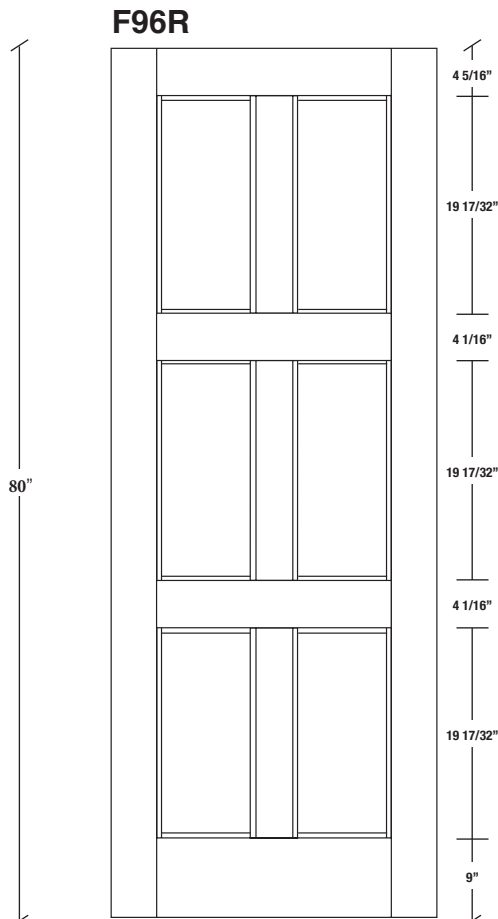

# Technical drawings 80" - 84" - 96"

E-Sticking Panel Door - US specs

www.pbidoors.com

WIDTH	36"	34"	32"	30"	28"	26"	24"
4 5/16"	11 21/32"	4 1/16"	11 21/32"	4 5/16"			
4 5/16"	10 21/32"	4 1/16"	10 21/32"	4 5/16"			
4 5/16"	9 21/32"	4 1/16"	9 21/32"	4 5/16"			
4 5/16"	8 21/32"	4 1/16"	8 21/32"	4 5/16"			
4 5/16"	7 21/32"	4 1/16"	7 21/32"	4 5/16"			
4 5/16"	6 21/32"	4 1/16"	6 21/32"	4 5/16"			
4 5/16"	5 21/32"	4 1/16"	5 21/32"	4 5/16"			

FOR SMALLER SIZES REFER TO MODEL #F93H P.10

WIDTH	36"	34"	32"	30"	28"	26"	24"
4 5/16"	11 21/32"	4 1/16"	11 21/32"	4 5/16"			
4 5/16"	10 21/32"	4 1/16"	10 21/32"	4 5/16"			
4 5/16"	9 21/32"	4 1/16"	9 21/32"	4 5/16"			
4 5/16"	8 21/32"	4 1/16"	8 21/32"	4 5/16"			
4 5/16"	7 21/32"	4 1/16"	7 21/32"	4 5/16"			
4 5/16"	6 21/32"	4 1/16"	6 21/32"	4 5/16"			
4 5/16"	5 21/32"	4 1/16"	5 21/32"	4 5/16"			