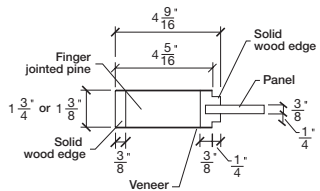

E-STICKING SIDERAIL

January 2020 (revision 02)