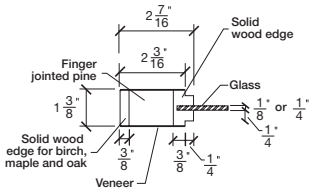

Technical drawings 79" - 83" - 95"

One Lite Bifold E-Sticking Door - US specs

www.pbidoors.com

1 3/8" E-STICKING SIDERAIL