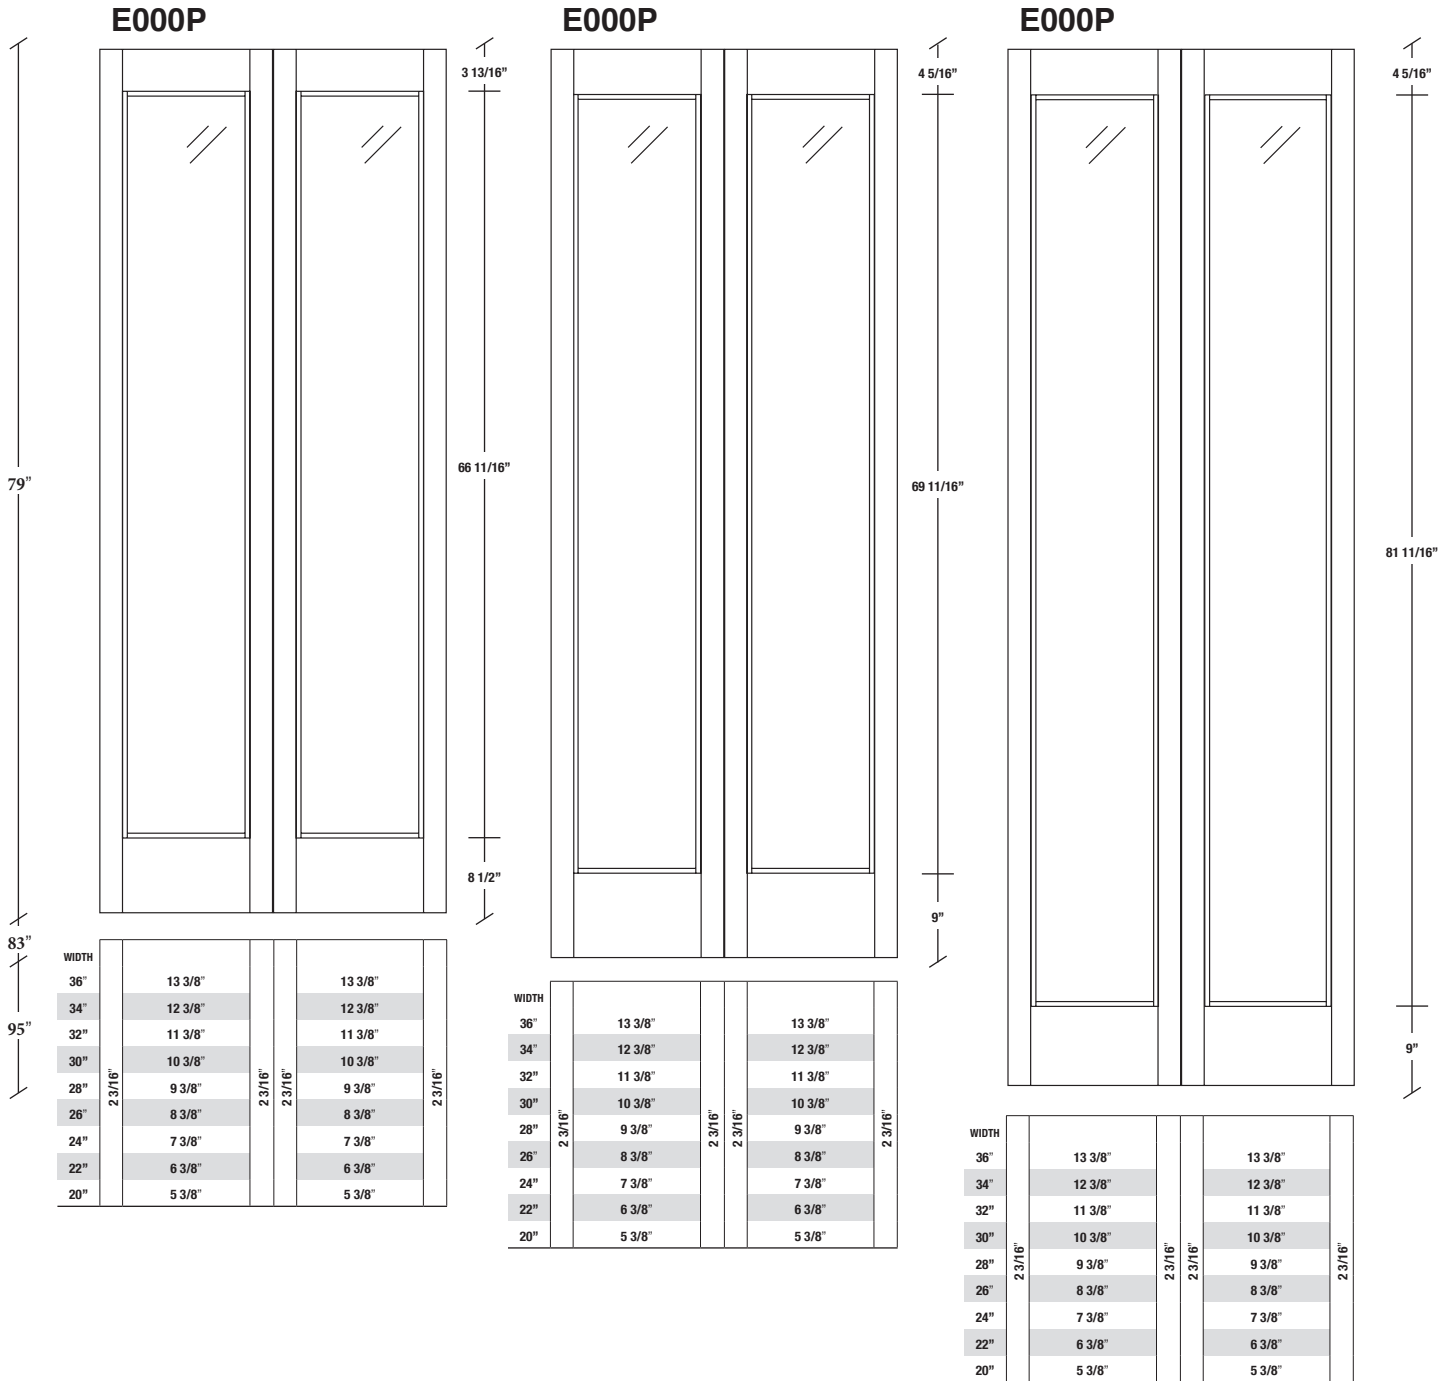

Technical drawings 79" - 83" - 95"

One Lite Bifold E-Sticking Door - US specs

www.pbidoors.com

1 3/8" E-STICKING SIDERAIL