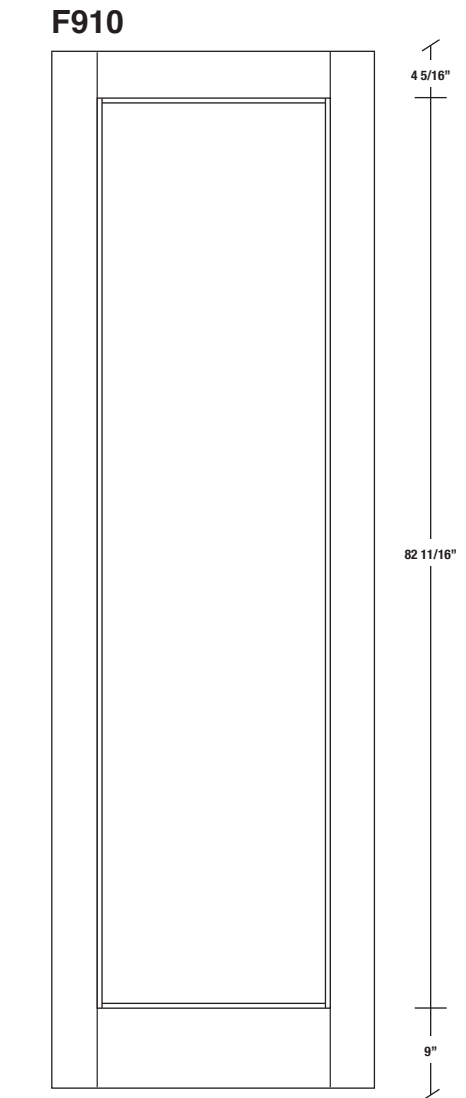

# Technical drawings 80" - 84" - 96"

E-Sticking Panel Door - US specs

www.pbidoors.com

E-STICKING SIDERAIL