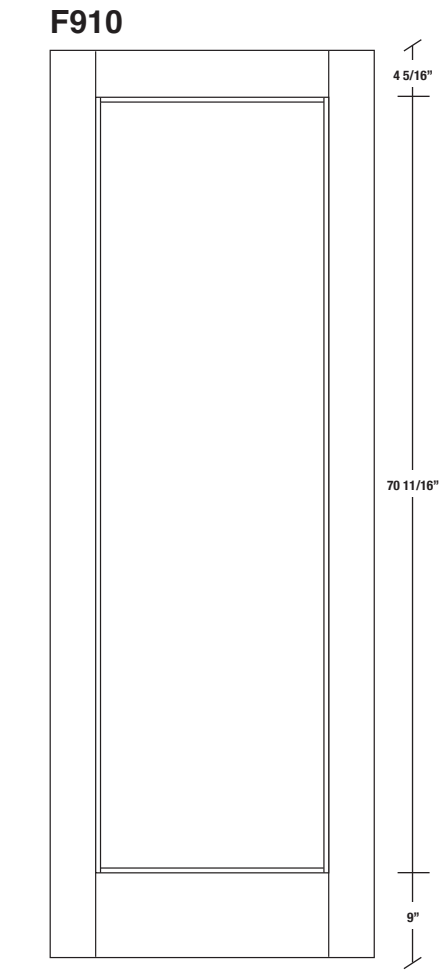

# Technical drawings 80" - 84" - 96"

E-Sticking Panel Door - US specs

www.pbidoors.com

E-STICKING SIDERAIL