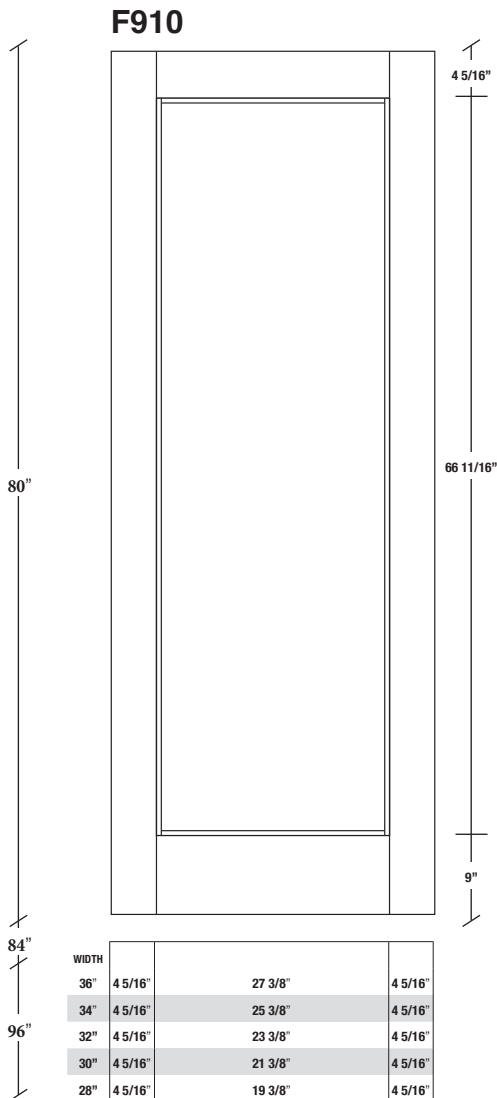

# Technical drawings 80" - 84" - 96"

E-Sticking Panel Door - US specs

www.pbidoors.com

E-STICKING SIDERAIL