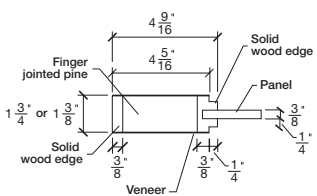

# Technical drawings 80" - 84" - 96"

E-Sticking Panel Door - US specs

www.pbidoors.com

E-STICKING SIDERAIL