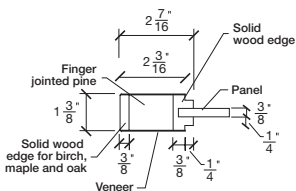

Technical drawings 79" - 83" - 95"

E-Sticking Bifold Panel Door - US specs

www.pbidoors.com

WIDTH				
36"		13 3/8"		13 3/8"
34"		12 3/8"		12 3/8"
32"		11 3/8"		11 3/8"
30"		10 3/8"		10 3/8"
28"	2 3/16"	9 3/8"	2 3/16"	9 3/8"
26"		8 3/8"		8 3/8"
24"		7 3/8"		7 3/8"
22"		6 3/8"		6 3/8"
20"		5 3/8"		5 3/8"

WIDTH				
36"		13 3/8"		13 3/8"
34"		12 3/8"		12 3/8"
32"		11 3/8"		11 3/8"
30"		10 3/8"		10 3/8"
28"	2 3/16"	9 3/8"	2 3/16"	9 3/8"
26"		8 3/8"		8 3/8"
24"		7 3/8"		7 3/8"
22"		6 3/8"		6 3/8"
20"		5 3/8"		5 3/8"