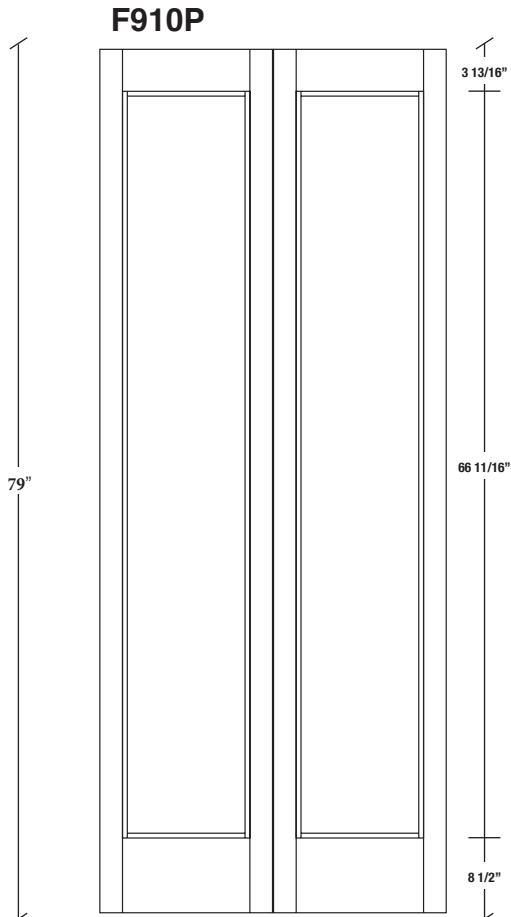

Technical drawings 79" - 83" - 95"

E-Sticking Bifold Panel Door - US specs

www.pbidoors.com

WIDTH				
36"		13 3/8"		13 3/8"
34"		12 3/8"		12 3/8"
32"		11 3/8"		11 3/8"
30"		10 3/8"		10 3/8"
28"	2 3/16"	9 3/8"	2 3/16"	9 3/8"
26"		8 3/8"		8 3/8"
24"		7 3/8"		7 3/8"
22"		6 3/8"		6 3/8"
20"		5 3/8"		5 3/8"

WIDTH				
36"		13 3/8"		13 3/8"
34"		12 3/8"		12 3/8"
32"		11 3/8"		11 3/8"
30"		10 3/8"		10 3/8"
28"	2 3/16"	9 3/8"	2 3/16"	9 3/8"
26"		8 3/8"		8 3/8"
24"		7 3/8"		7 3/8"
22"		6 3/8"		6 3/8"
20"		5 3/8"		5 3/8"

1 3/8" E-STICKING SIDERAIL