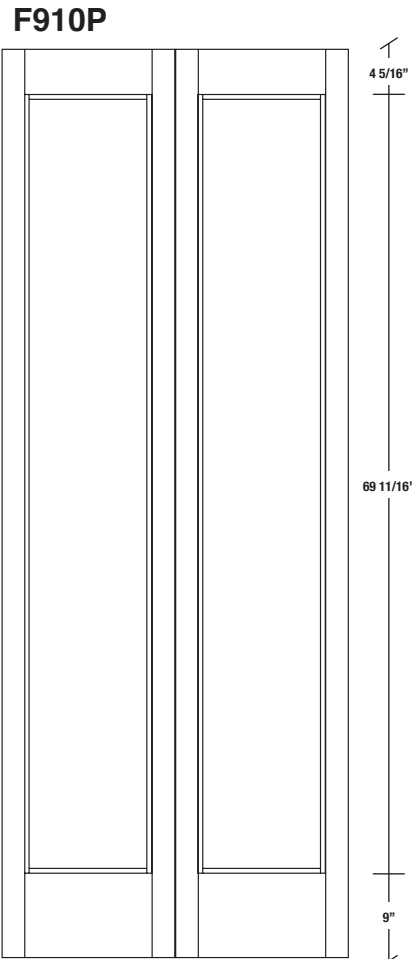

Technical drawings 79" - 83" - 95"

E-Sticking Bifold Panel Door - US specs

www.pbidoors.com

WIDTH				
36"		13 3/8"		13 3/8"
34"		12 3/8"		12 3/8"
32"		11 3/8"		11 3/8"
30"		10 3/8"		10 3/8"
28"	2 3/16"	9 3/8"	2 3/16"	9 3/8"
26"		8 3/8"		8 3/8"
24"		7 3/8"		7 3/8"
22"		6 3/8"		6 3/8"
20"		5 3/8"		5 3/8"

WIDTH				
36"		13 3/8"		13 3/8"
34"		12 3/8"		12 3/8"
32"		11 3/8"		11 3/8"
30"		10 3/8"		10 3/8"
28"	2 3/16"	9 3/8"	2 3/16"	9 3/8"
26"		8 3/8"		8 3/8"
24"		7 3/8"		7 3/8"
22"		6 3/8"		6 3/8"
20"		5 3/8"		5 3/8"