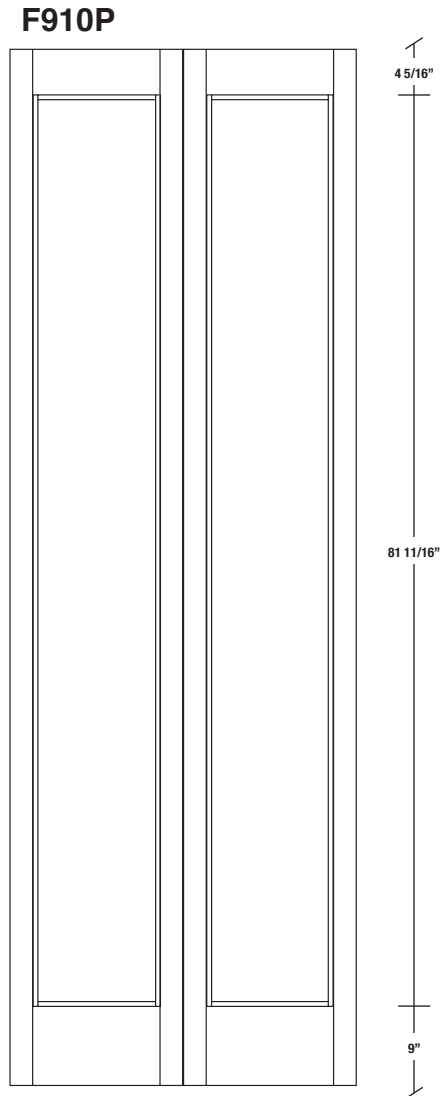

Technical drawings 79" - 83" - 95"

E-Sticking Bifold Panel Door - US specs

www.pbidoors.com

WIDTH				
36"		13 3/8"		13 3/8"
34"		12 3/8"		12 3/8"
32"		11 3/8"		11 3/8"
30"		10 3/8"		10 3/8"
28"	2 3/16"	9 3/8"	2 3/16"	9 3/8"
26"		8 3/8"		8 3/8"
24"		7 3/8"		7 3/8"
22"		6 3/8"		6 3/8"
20"		5 3/8"		5 3/8"

WIDTH				
36"		13 3/8"		13 3/8"
34"		12 3/8"		12 3/8"
32"		11 3/8"		11 3/8"
30"		10 3/8"		10 3/8"
28"	2 3/16"	9 3/8"	2 3/16"	9 3/8"
26"		8 3/8"		8 3/8"
24"		7 3/8"		7 3/8"
22"		6 3/8"		6 3/8"
20"		5 3/8"		5 3/8"

1 3/8" E-STICKING SIDERAIL