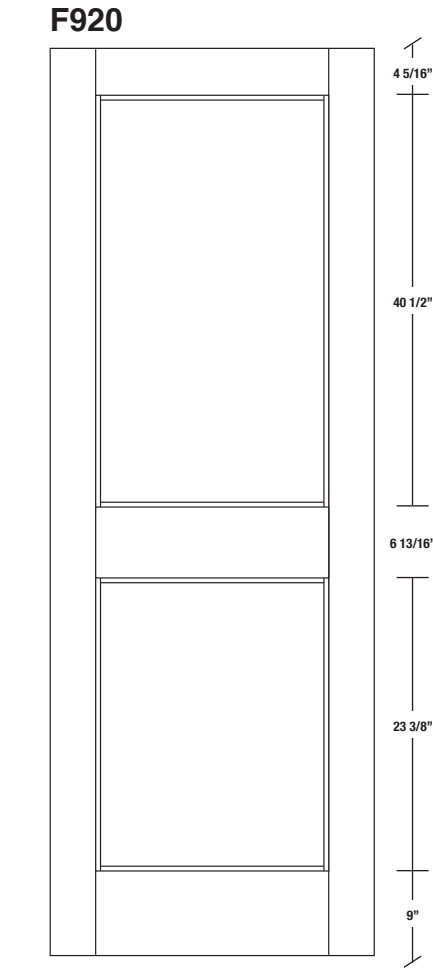

# Technical drawings 80" - 84" - 96"

E-Sticking Panel Door - US specs

www.pbidoors.com

WIDTH			
36"	4 5/16"	27 3/8"	4 5/16"
34"	4 5/16"	25 3/8"	4 5/16"
32"	4 5/16"	23 3/8"	4 5/16"
30"	4 5/16"	21 3/8"	4 5/16"
28"	4 5/16"	19 3/8"	4 5/16"
26"	4 5/16"	17 3/8"	4 5/16"
24"	4 5/16"	15 3/8"	4 5/16"
22"	4 5/16"	13 3/8"	4 5/16"
20"	4 5/16"	11 3/8"	4 5/16"
18"	4 5/16"	9 3/8"	4 5/16"
16"	4 5/16"	7 3/8"	4 5/16"
15"	2 3/16"	10 1/8"	2 3/16"
14"	2 3/16"	9 1/8"	2 3/16"
12"	2 3/16"	7 1/8"	2 3/16"

WIDTH			
36"	4 5/16"	27 3/8"	4 5/16"
34"	4 5/16"	25 3/8"	4 5/16"
32"	4 5/16"	23 3/8"	4 5/16"
30"	4 5/16"	21 3/8"	4 5/16"
28"	4 5/16"	19 3/8"	4 5/16"
26"	4 5/16"	17 3/8"	4 5/16"
24"	4 5/16"	15 3/8"	4 5/16"
22"	4 5/16"	13 3/8"	4 5/16"
20"	4 5/16"	11 3/8"	4 5/16"
18"	4 5/16"	9 3/8"	4 5/16"
16"	4 5/16"	7 3/8"	4 5/16"
15"	2 3/16"	10 1/8"	2 3/16"
14"	2 3/16"	9 1/8"	2 3/16"
12"	2 3/16"	7 1/8"	2 3/16"