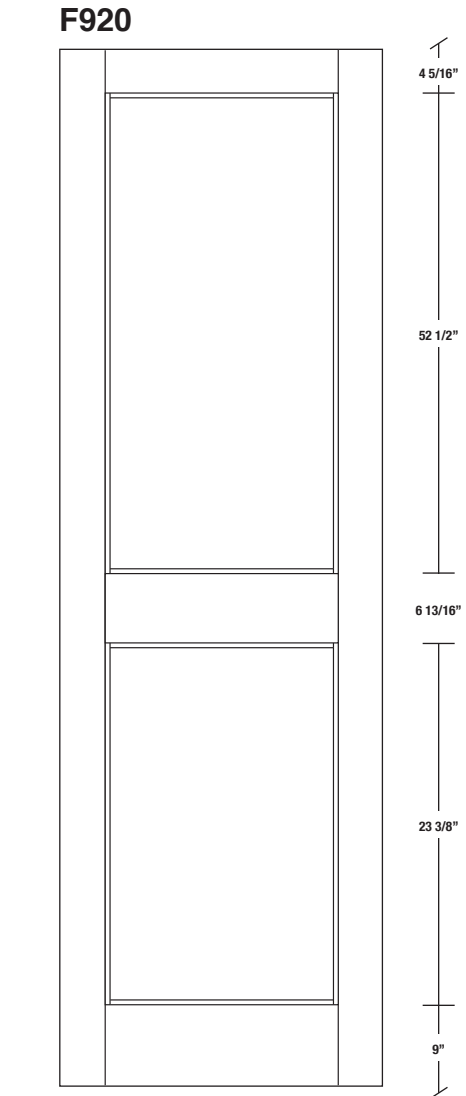

# Technical drawings 80" - 84" - 96"

E-Sticking Panel Door - US specs

www.pbidoors.com

WIDTH			
36"	4 5/16"	27 3/8"	4 5/16"
34"	4 5/16"	25 3/8"	4 5/16"
32"	4 5/16"	23 3/8"	4 5/16"
30"	4 5/16"	21 3/8"	4 5/16"
28"	4 5/16"	19 3/8"	4 5/16"
26"	4 5/16"	17 3/8"	4 5/16"
24"	4 5/16"	15 3/8"	4 5/16"
22"	4 5/16"	13 3/8"	4 5/16"
20"	4 5/16"	11 3/8"	4 5/16"
18"	4 5/16"	9 3/8"	4 5/16"
16"	4 5/16"	7 3/8"	4 5/16"
15"	2 3/16"	10 1/8"	2 3/16"
14"	2 3/16"	9 1/8"	2 3/16"
12"	2 3/16"	7 1/8"	2 3/16"

WIDTH			
36"	4 5/16"	27 3/8"	4 5/16"
34"	4 5/16"	25 3/8"	4 5/16"
32"	4 5/16"	23 3/8"	4 5/16"
30"	4 5/16"	21 3/8"	4 5/16"
28"	4 5/16"	19 3/8"	4 5/16"
26"	4 5/16"	17 3/8"	4 5/16"
24"	4 5/16"	15 3/8"	4 5/16"
22"	4 5/16"	13 3/8"	4 5/16"
20"	4 5/16"	11 3/8"	4 5/16"
18"	4 5/16"	9 3/8"	4 5/16"
16"	4 5/16"	7 3/8"	4 5/16"
15"	2 3/16"	10 1/8"	2 3/16"
14"	2 3/16"	9 1/8"	2 3/16"
12"	2 3/16"	7 1/8"	2 3/16"