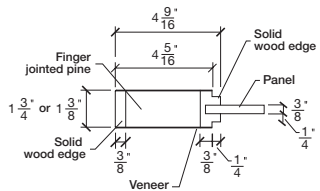

# Technical drawings 80" - 84" - 96"

E-Sticking Panel Door - US specs

www.pbidoors.com

WIDTH			
36"	4 5/16"	27 3/8"	4 5/16"
34"	4 5/16"	25 3/8"	4 5/16"
32"	4 5/16"	23 3/8"	4 5/16"
30"	4 5/16"	21 3/8"	4 5/16"
28"	4 5/16"	19 3/8"	4 5/16"
26"	4 5/16"	17 3/8"	4 5/16"
24"	4 5/16"	15 3/8"	4 5/16"
22"	4 5/16"	13 3/8"	4 5/16"
20"	4 5/16"	11 3/8"	4 5/16"
18"	4 5/16"	9 3/8"	4 5/16"
16"	4 5/16"	7 3/8"	4 5/16"
15"	2 3/16"	10 1/8"	2 3/16"
14"	2 3/16"	9 1/8"	2 3/16"
12"	2 3/16"	7 1/8"	2 3/16"

WIDTH			
36"	4 5/16"	27 3/8"	4 5/16"
34"	4 5/16"	25 3/8"	4 5/16"
32"	4 5/16"	23 3/8"	4 5/16"
30"	4 5/16"	21 3/8"	4 5/16"
28"	4 5/16"	19 3/8"	4 5/16"
26"	4 5/16"	17 3/8"	4 5/16"
24"	4 5/16"	15 3/8"	4 5/16"
22"	4 5/16"	13 3/8"	4 5/16"
20"	4 5/16"	11 3/8"	4 5/16"
18"	4 5/16"	9 3/8"	4 5/16"
16"	4 5/16"	7 3/8"	4 5/16"
15"	2 3/16"	10 1/8"	2 3/16"
14"	2 3/16"	9 1/8"	2 3/16"
12"	2 3/16"	7 1/8"	2 3/16"