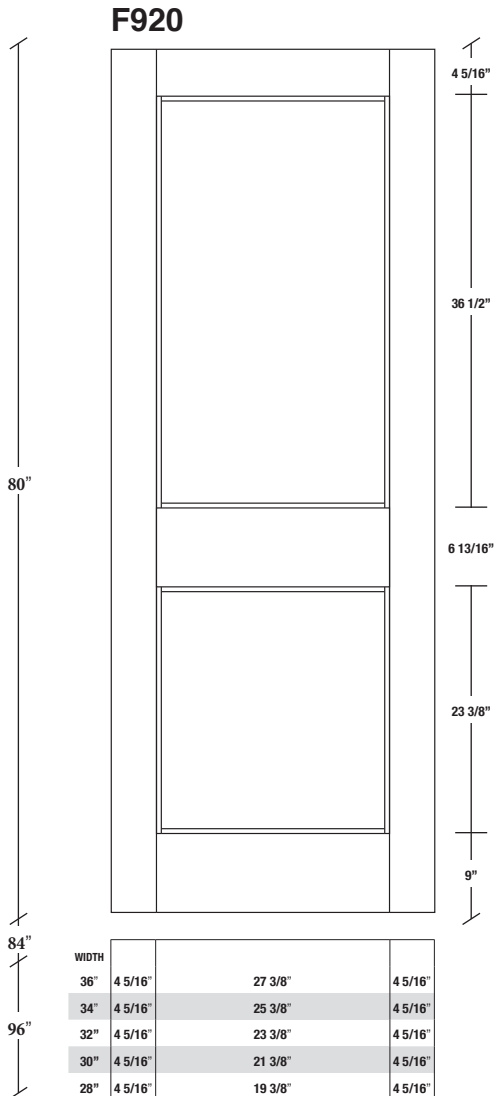

# Technical drawings 80" - 84" - 96"

E-Sticking Panel Door - US specs

www.pbidoors.com

WIDTH			
36"	4 5/16"	27 3/8"	4 5/16"
34"	4 5/16"	25 3/8"	4 5/16"
32"	4 5/16"	23 3/8"	4 5/16"
30"	4 5/16"	21 3/8"	4 5/16"
28"	4 5/16"	19 3/8"	4 5/16"
26"	4 5/16"	17 3/8"	4 5/16"
24"	4 5/16"	15 3/8"	4 5/16"
22"	4 5/16"	13 3/8"	4 5/16"
20"	4 5/16"	11 3/8"	4 5/16"
18"	4 5/16"	9 3/8"	4 5/16"
16"	4 5/16"	7 3/8"	4 5/16"
15"	2 3/16"	10 1/8"	2 3/16"
14"	2 3/16"	9 1/8"	2 3/16"
12"	2 3/16"	7 1/8"	2 3/16"

WIDTH			
36"	4 5/16"	27 3/8"	4 5/16"
34"	4 5/16"	25 3/8"	4 5/16"
32"	4 5/16"	23 3/8"	4 5/16"
30"	4 5/16"	21 3/8"	4 5/16"
28"	4 5/16"	19 3/8"	4 5/16"
26"	4 5/16"	17 3/8"	4 5/16"
24"	4 5/16"	15 3/8"	4 5/16"
22"	4 5/16"	13 3/8"	4 5/16"
20"	4 5/16"	11 3/8"	4 5/16"
18"	4 5/16"	9 3/8"	4 5/16"
16"	4 5/16"	7 3/8"	4 5/16"
15"	2 3/16"	10 1/8"	2 3/16"
14"	2 3/16"	9 1/8"	2 3/16"
12"	2 3/16"	7 1/8"	2 3/16"