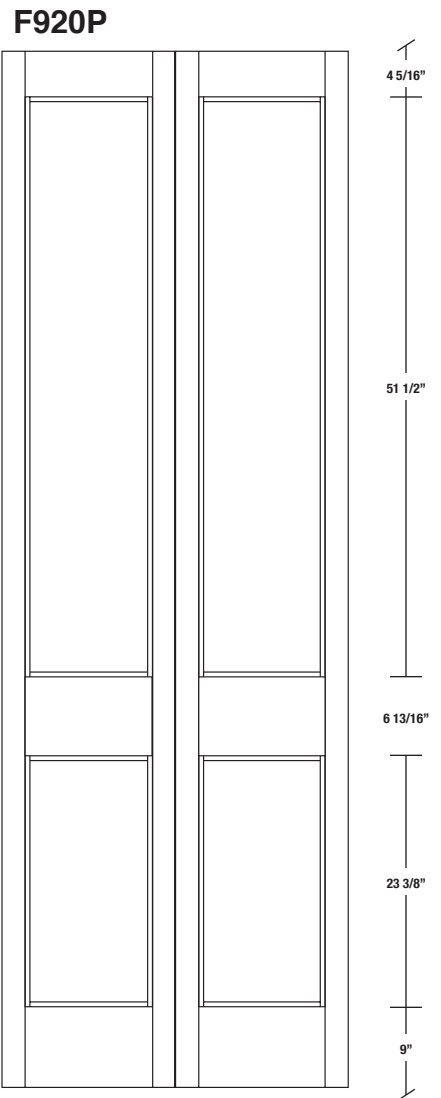

# Technical drawings 79" - 83" - 95"

E-Sticking Bifold Panel Door - US specs

www.pbidoors.com

WIDTH				
36"		13 3/8"		13 3/8"
34"		12 3/8"		12 3/8"
32"		11 3/8"		11 3/8"
30"		10 3/8"		10 3/8"
28"	2 3/16"	9 3/8"	2 3/16"	9 3/8"
26"		8 3/8"		8 3/8"
24"		7 3/8"		7 3/8"
22"		6 3/8"		6 3/8"
20"		5 3/8"		5 3/8"

WIDTH				
36"		13 3/8"		13 3/8"
34"		12 3/8"		12 3/8"
32"		11 3/8"		11 3/8"
30"		10 3/8"		10 3/8"
28"	2 3/16"	9 3/8"	2 3/16"	9 3/8"
26"		8 3/8"		8 3/8"
24"		7 3/8"		7 3/8"
22"		6 3/8"		6 3/8"
20"		5 3/8"		5 3/8"

1 3/8" E-STICKING SIDERAIL