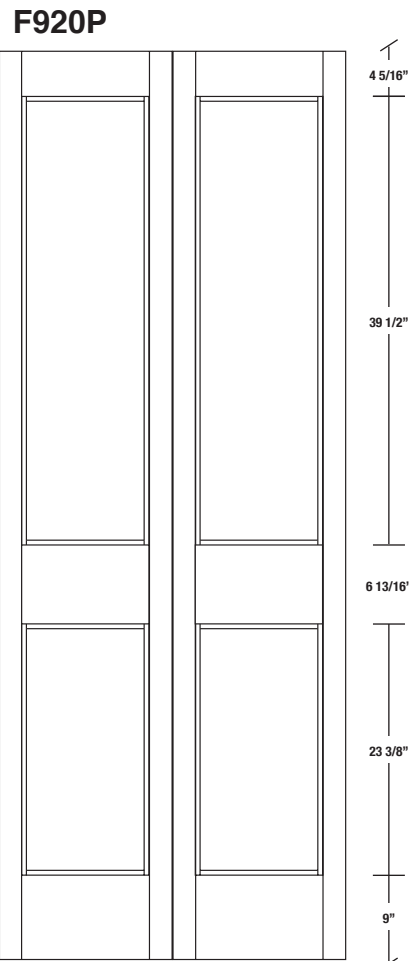

# Technical drawings 79" - 83" - 95"

E-Sticking Bifold Panel Door - US specs

www.pbidoors.com

WIDTH				
36"		13 3/8"		13 3/8"
34"		12 3/8"		12 3/8"
32"		11 3/8"		11 3/8"
30"		10 3/8"		10 3/8"
28"	2 3/16"	9 3/8"	2 3/16"	9 3/8"
26"		8 3/8"		8 3/8"
24"		7 3/8"		7 3/8"
22"		6 3/8"		6 3/8"
20"		5 3/8"		5 3/8"

WIDTH				
36"		13 3/8"		13 3/8"
34"		12 3/8"		12 3/8"
32"		11 3/8"		11 3/8"
30"		10 3/8"		10 3/8"
28"	2 3/16"	9 3/8"	2 3/16"	9 3/8"
26"		8 3/8"		8 3/8"
24"		7 3/8"		7 3/8"
22"		6 3/8"		6 3/8"
20"		5 3/8"		5 3/8"