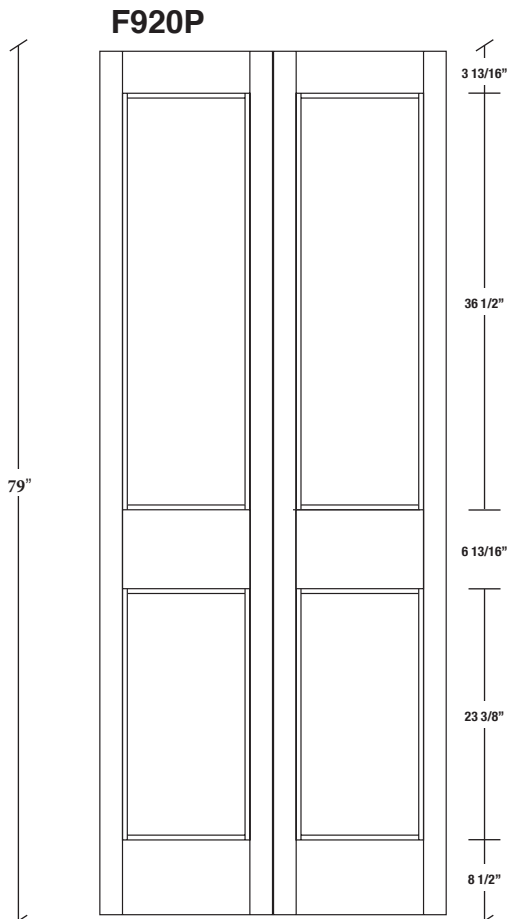

# Technical drawings 79" - 83" - 95"

E-Sticking Bifold Panel Door - US specs

www.pbidoors.com

WIDTH				
36"		13 3/8"		13 3/8"
34"		12 3/8"		12 3/8"
32"		11 3/8"		11 3/8"
30"		10 3/8"		10 3/8"
28"	2 3/16"	9 3/8"	2 3/16"	9 3/8"
26"		8 3/8"		8 3/8"
24"		7 3/8"		7 3/8"
22"		6 3/8"		6 3/8"
20"		5 3/8"		5 3/8"

WIDTH				
36"		13 3/8"		13 3/8"
34"		12 3/8"		12 3/8"
32"		11 3/8"		11 3/8"
30"		10 3/8"		10 3/8"
28"	2 3/16"	9 3/8"	2 3/16"	9 3/8"
26"		8 3/8"		8 3/8"
24"		7 3/8"		7 3/8"
22"		6 3/8"		6 3/8"
20"		5 3/8"		5 3/8"