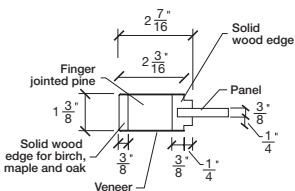

# Technical drawings 79" - 83" - 95"

E-Sticking Bifold Panel Door - US specs

www.pbidoors.com

WIDTH				
36"		13 3/8"		13 3/8"
34"		12 3/8"		12 3/8"
32"		11 3/8"		11 3/8"
30"		10 3/8"		10 3/8"
28"	2 3/16"	9 3/8"	2 3/16"	9 3/8"
26"		8 3/8"		8 3/8"
24"		7 3/8"		7 3/8"
22"		6 3/8"		6 3/8"
20"		5 3/8"		5 3/8"

WIDTH				
36"		13 3/8"		13 3/8"
34"		12 3/8"		12 3/8"
32"		11 3/8"		11 3/8"
30"		10 3/8"		10 3/8"
28"	2 3/16"	9 3/8"	2 3/16"	9 3/8"
26"		8 3/8"		8 3/8"
24"		7 3/8"		7 3/8"
22"		6 3/8"		6 3/8"
20"		5 3/8"		5 3/8"