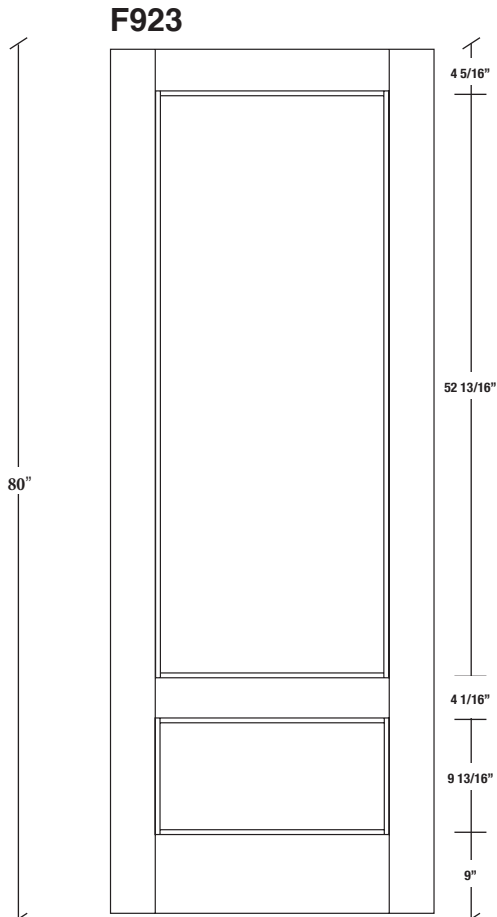

# Technical drawings 80" - 84" - 96"

## E-Sticking Panel Door - US specs

www.pbidoors.com

WIDTH			
36"	4 5/16"	27 3/8"	4 5/16"
34"	4 5/16"	25 3/8"	4 5/16"
32"	4 5/16"	23 3/8"	4 5/16"
30"	4 5/16"	21 3/8"	4 5/16"
28"	4 5/16"	19 3/8"	4 5/16"
26"	4 5/16"	17 3/8"	4 5/16"
24"	4 5/16"	15 3/8"	4 5/16"
22"	4 5/16"	13 3/8"	4 5/16"
20"	4 5/16"	11 3/8"	4 5/16"
18"	4 5/16"	9 3/8"	4 5/16"
16"	4 5/16"	7 3/8"	4 5/16"
15"	2 3/16"	10 1/8"	2 3/16"
14"	2 3/16"	9 1/8"	2 3/16"
12"	2 3/16"	7 1/8"	2 3/16"

WIDTH			
36"	4 5/16"	27 3/8"	4 5/16"
34"	4 5/16"	25 3/8"	4 5/16"
32"	4 5/16"	23 3/8"	4 5/16"
30"	4 5/16"	21 3/8"	4 5/16"
28"	4 5/16"	19 3/8"	4 5/16"
26"	4 5/16"	17 3/8"	4 5/16"
24"	4 5/16"	15 3/8"	4 5/16"
22"	4 5/16"	13 3/8"	4 5/16"
20"	4 5/16"	11 3/8"	4 5/16"
18"	4 5/16"	9 3/8"	4 5/16"
16"	4 5/16"	7 3/8"	4 5/16"
15"	2 3/16"	10 1/8"	2 3/16"
14"	2 3/16"	9 1/8"	2 3/16"
12"	2 3/16"	7 1/8"	2 3/16"