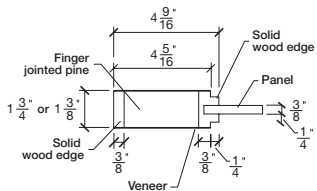

# Technical drawings 80" - 84" - 96"

## E-Sticking Panel Door - US specs

www.pbidoors.com

WIDTH			
36"	4 5/16"	27 3/8"	4 5/16"
34"	4 5/16"	25 3/8"	4 5/16"
32"	4 5/16"	23 3/8"	4 5/16"
30"	4 5/16"	21 3/8"	4 5/16"
28"	4 5/16"	19 3/8"	4 5/16"
26"	4 5/16"	17 3/8"	4 5/16"
24"	4 5/16"	15 3/8"	4 5/16"
22"	4 5/16"	13 3/8"	4 5/16"
20"	4 5/16"	11 3/8"	4 5/16"
18"	4 5/16"	9 3/8"	4 5/16"
16"	4 5/16"	7 3/8"	4 5/16"
15"	2 3/16"	10 1/8"	2 3/16"
14"	2 3/16"	9 1/8"	2 3/16"
12"	2 3/16"	7 1/8"	2 3/16"

WIDTH			
36"	4 5/16"	27 3/8"	4 5/16"
34"	4 5/16"	25 3/8"	4 5/16"
32"	4 5/16"	23 3/8"	4 5/16"
30"	4 5/16"	21 3/8"	4 5/16"
28"	4 5/16"	19 3/8"	4 5/16"
26"	4 5/16"	17 3/8"	4 5/16"
24"	4 5/16"	15 3/8"	4 5/16"
22"	4 5/16"	13 3/8"	4 5/16"
20"	4 5/16"	11 3/8"	4 5/16"
18"	4 5/16"	9 3/8"	4 5/16"
16"	4 5/16"	7 3/8"	4 5/16"
15"	2 3/16"	10 1/8"	2 3/16"
14"	2 3/16"	9 1/8"	2 3/16"
12"	2 3/16"	7 1/8"	2 3/16"