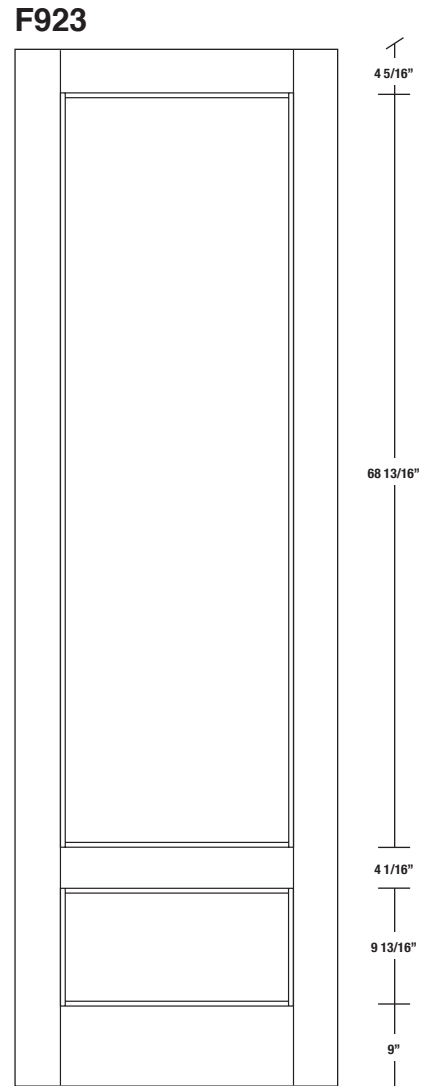

# Technical drawings 80" - 84" - 96"

## E-Sticking Panel Door - US specs

www.pbidoors.com

WIDTH			
36"	4 5/16"	27 3/8"	4 5/16"
34"	4 5/16"	25 3/8"	4 5/16"
32"	4 5/16"	23 3/8"	4 5/16"
30"	4 5/16"	21 3/8"	4 5/16"
28"	4 5/16"	19 3/8"	4 5/16"
26"	4 5/16"	17 3/8"	4 5/16"
24"	4 5/16"	15 3/8"	4 5/16"
22"	4 5/16"	13 3/8"	4 5/16"
20"	4 5/16"	11 3/8"	4 5/16"
18"	4 5/16"	9 3/8"	4 5/16"
16"	4 5/16"	7 3/8"	4 5/16"
15"	2 3/16"	10 1/8"	2 3/16"
14"	2 3/16"	9 1/8"	2 3/16"
12"	2 3/16"	7 1/8"	2 3/16"

WIDTH			
36"	4 5/16"	27 3/8"	4 5/16"
34"	4 5/16"	25 3/8"	4 5/16"
32"	4 5/16"	23 3/8"	4 5/16"
30"	4 5/16"	21 3/8"	4 5/16"
28"	4 5/16"	19 3/8"	4 5/16"
26"	4 5/16"	17 3/8"	4 5/16"
24"	4 5/16"	15 3/8"	4 5/16"
22"	4 5/16"	13 3/8"	4 5/16"
20"	4 5/16"	11 3/8"	4 5/16"
18"	4 5/16"	9 3/8"	4 5/16"
16"	4 5/16"	7 3/8"	4 5/16"
15"	2 3/16"	10 1/8"	2 3/16"
14"	2 3/16"	9 1/8"	2 3/16"
12"	2 3/16"	7 1/8"	2 3/16"