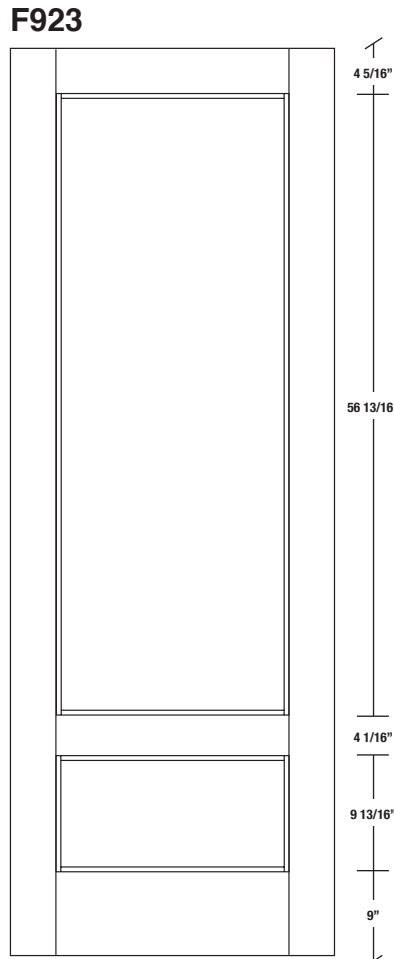

# Technical drawings 80" - 84" - 96"

## E-Sticking Panel Door - US specs

www.pbidoors.com

WIDTH			
36"	4 5/16"	27 3/8"	4 5/16"
34"	4 5/16"	25 3/8"	4 5/16"
32"	4 5/16"	23 3/8"	4 5/16"
30"	4 5/16"	21 3/8"	4 5/16"
28"	4 5/16"	19 3/8"	4 5/16"
26"	4 5/16"	17 3/8"	4 5/16"
24"	4 5/16"	15 3/8"	4 5/16"
22"	4 5/16"	13 3/8"	4 5/16"
20"	4 5/16"	11 3/8"	4 5/16"
18"	4 5/16"	9 3/8"	4 5/16"
16"	4 5/16"	7 3/8"	4 5/16"
15"	2 3/16"	10 1/8"	2 3/16"
14"	2 3/16"	9 1/8"	2 3/16"
12"	2 3/16"	7 1/8"	2 3/16"

WIDTH			
36"	4 5/16"	27 3/8"	4 5/16"
34"	4 5/16"	25 3/8"	4 5/16"
32"	4 5/16"	23 3/8"	4 5/16"
30"	4 5/16"	21 3/8"	4 5/16"
28"	4 5/16"	19 3/8"	4 5/16"
26"	4 5/16"	17 3/8"	4 5/16"
24"	4 5/16"	15 3/8"	4 5/16"
22"	4 5/16"	13 3/8"	4 5/16"
20"	4 5/16"	11 3/8"	4 5/16"
18"	4 5/16"	9 3/8"	4 5/16"
16"	4 5/16"	7 3/8"	4 5/16"
15"	2 3/16"	10 1/8"	2 3/16"
14"	2 3/16"	9 1/8"	2 3/16"
12"	2 3/16"	7 1/8"	2 3/16"