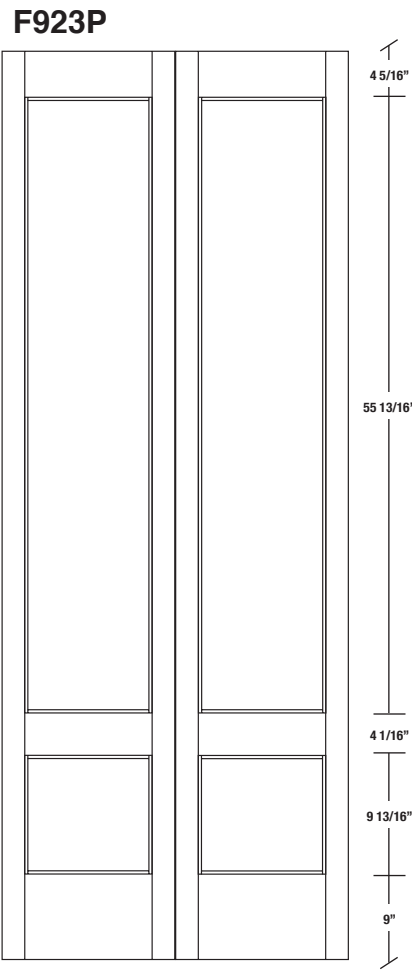

Technical drawings 79" - 83" - 95"

E-Sticking Bifold Panel Door - US specs

www.pbidoors.com

WIDTH				
36"	13 3/8"		13 3/8"	
34"	12 3/8"		12 3/8"	
32"	11 3/8"		11 3/8"	
30"	10 3/8"		10 3/8"	
28"	9 3/8"	2 3/16"	9 3/8"	2 3/16"
26"	8 3/8"	2 3/16"	8 3/8"	2 3/16"
24"	7 3/8"		7 3/8"	
22"	6 3/8"		6 3/8"	
20"	5 3/8"		5 3/8"	

WIDTH				
36"	13 3/8"		13 3/8"	
34"	12 3/8"		12 3/8"	
32"	11 3/8"		11 3/8"	
30"	10 3/8"		10 3/8"	
28"	9 3/8"	2 3/16"	9 3/8"	2 3/16"
26"	8 3/8"	2 3/16"	8 3/8"	2 3/16"
24"	7 3/8"		7 3/8"	
22"	6 3/8"		6 3/8"	
20"	5 3/8"		5 3/8"	