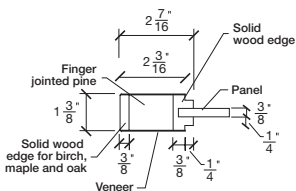

Technical drawings 79" - 83" - 95"

E-Sticking Bifold Panel Door - US specs

www.pbidoors.com

WIDTH				
36"	13 3/8"		13 3/8"	
34"	12 3/8"		12 3/8"	
32"	11 3/8"		11 3/8"	
30"	10 3/8"		10 3/8"	
28"	9 3/8"	2 3/16"	9 3/8"	2 3/16"
26"	8 3/8"	2 3/16"	8 3/8"	2 3/16"
24"	7 3/8"		7 3/8"	
22"	6 3/8"		6 3/8"	
20"	5 3/8"		5 3/8"	

WIDTH				
36"	13 3/8"		13 3/8"	
34"	12 3/8"		12 3/8"	
32"	11 3/8"		11 3/8"	
30"	10 3/8"		10 3/8"	
28"	9 3/8"	2 3/16"	9 3/8"	2 3/16"
26"	8 3/8"	2 3/16"	8 3/8"	2 3/16"
24"	7 3/8"		7 3/8"	
22"	6 3/8"		6 3/8"	
20"	5 3/8"		5 3/8"	