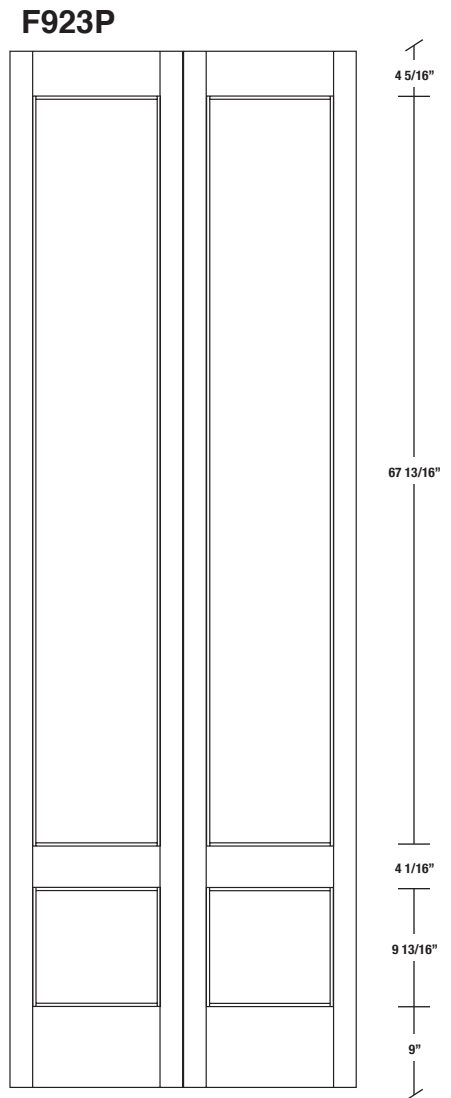

Technical drawings 79" - 83" - 95"

E-Sticking Bifold Panel Door - US specs

www.pbidoors.com

WIDTH				
36"	13 3/8"		13 3/8"	
34"	12 3/8"		12 3/8"	
32"	11 3/8"		11 3/8"	
30"	10 3/8"		10 3/8"	
28"	9 3/8"	2 3/16"	9 3/8"	2 3/16"
26"	8 3/8"	2 3/16"	8 3/8"	2 3/16"
24"	7 3/8"		7 3/8"	
22"	6 3/8"		6 3/8"	
20"	5 3/8"		5 3/8"	

WIDTH				
36"	13 3/8"		13 3/8"	
34"	12 3/8"		12 3/8"	
32"	11 3/8"		11 3/8"	
30"	10 3/8"		10 3/8"	
28"	9 3/8"	2 3/16"	9 3/8"	2 3/16"
26"	8 3/8"	2 3/16"	8 3/8"	2 3/16"
24"	7 3/8"		7 3/8"	
22"	6 3/8"		6 3/8"	
20"	5 3/8"		5 3/8"	

1 3/8" E-STICKING SIDERAIL