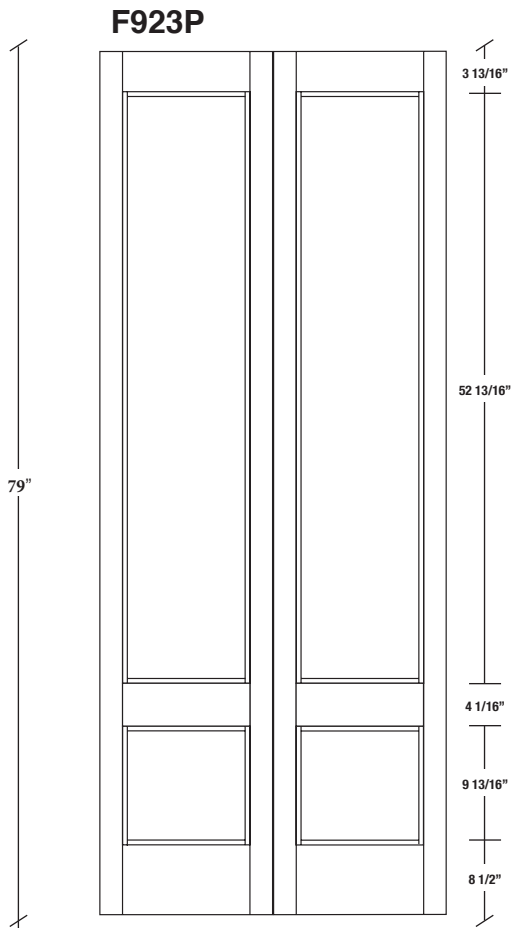

Technical drawings 79" - 83" - 95"

E-Sticking Bifold Panel Door - US specs

www.pbidoors.com

WIDTH				
36"	13 3/8"		13 3/8"	
34"	12 3/8"		12 3/8"	
32"	11 3/8"		11 3/8"	
30"	10 3/8"		10 3/8"	
28"	9 3/8"	2 3/16"	9 3/8"	2 3/16"
26"	8 3/8"	2 3/16"	8 3/8"	2 3/16"
24"	7 3/8"		7 3/8"	
22"	6 3/8"		6 3/8"	
20"	5 3/8"		5 3/8"	

WIDTH				
36"	13 3/8"		13 3/8"	
34"	12 3/8"		12 3/8"	
32"	11 3/8"		11 3/8"	
30"	10 3/8"		10 3/8"	
28"	9 3/8"	2 3/16"	9 3/8"	2 3/16"
26"	8 3/8"	2 3/16"	8 3/8"	2 3/16"
24"	7 3/8"		7 3/8"	
22"	6 3/8"		6 3/8"	
20"	5 3/8"		5 3/8"	

1 3/8" E-STICKING SIDERAIL