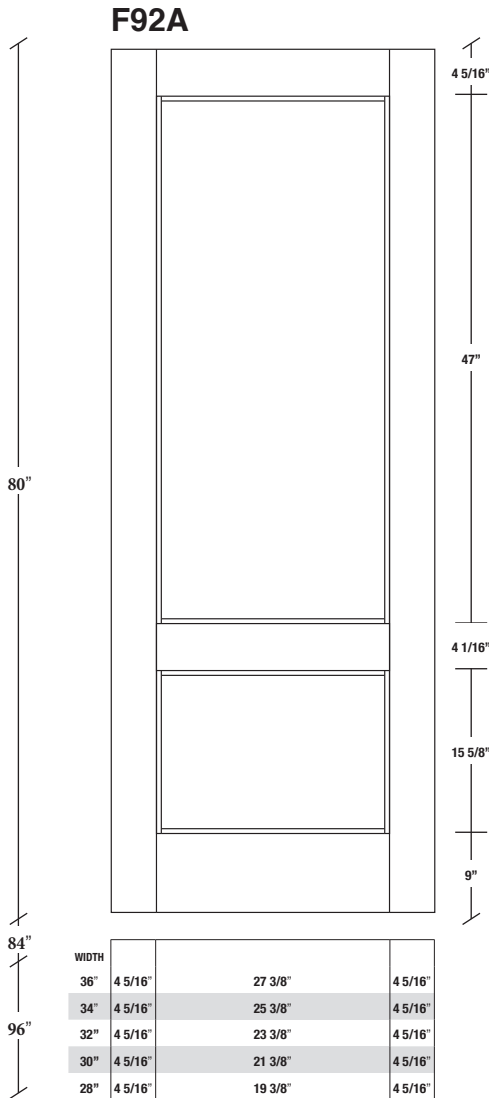

Technical drawings 80" - 84" - 96"

E-Sticking Panel Door - US specs

www.pbidoors.com

E-STICKING SIDERAIL