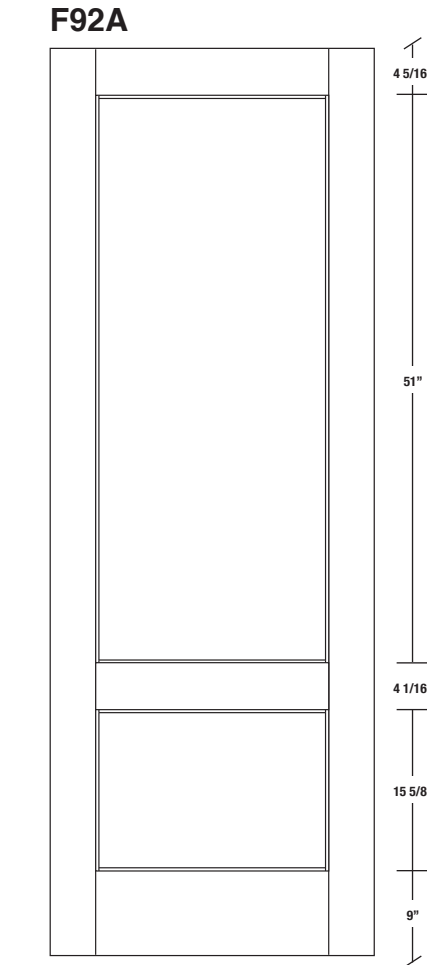

Technical drawings 80" - 84" - 96"

E-Sticking Panel Door - US specs

www.pbidoors.com

E-STICKING SIDERAIL