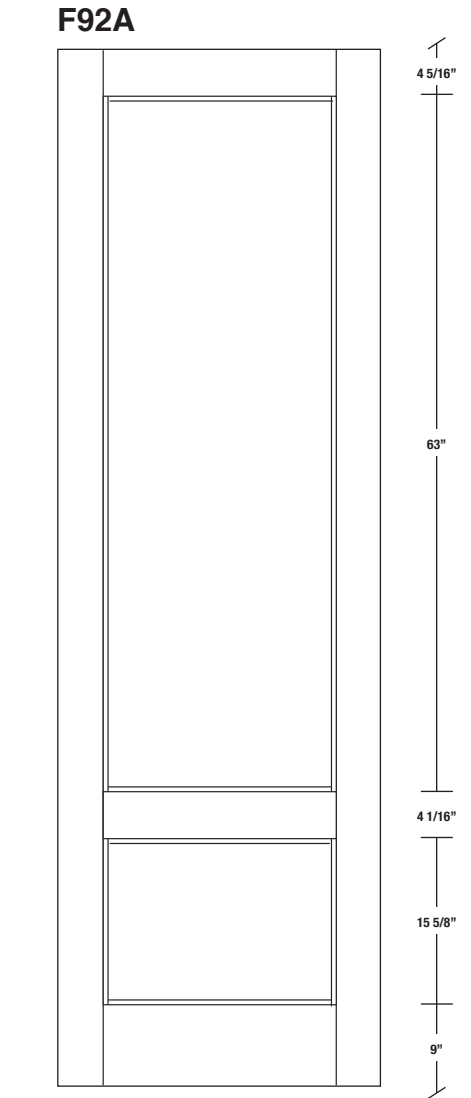

Technical drawings 80" - 84" - 96"

E-Sticking Panel Door - US specs

www.pbidoors.com

E-STICKING SIDERAIL