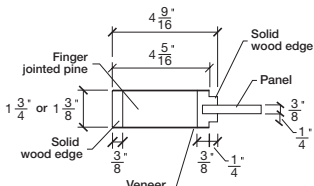

Technical drawings 80" - 84" - 96"

E-Sticking Panel Door - US specs

www.pbidoors.com

E-STICKING SIDERAIL