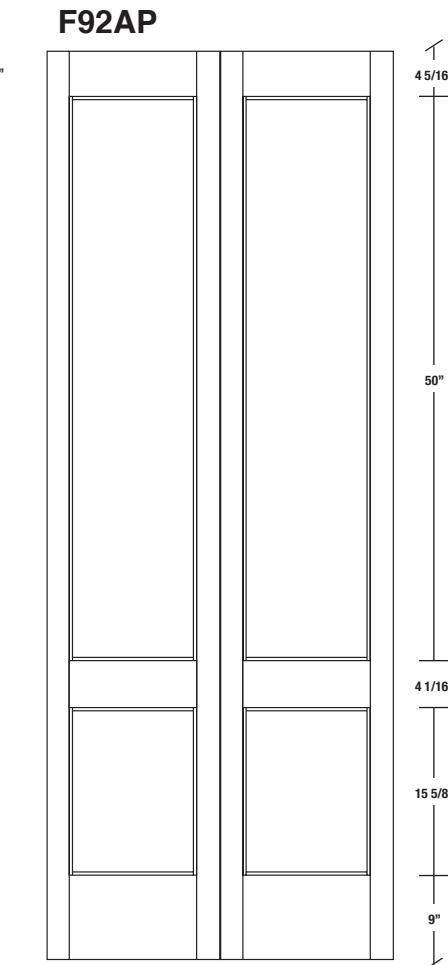

Technical drawings 79" - 83" - 95"

E-Sticking Bifold Panel Door - US specs

www.pbidoors.com

| | | | |
|-------|---------|---------|--|
| WIDTH | | | |
| 36" | 13 3/8" | 13 3/8" | |
| 34" | 12 3/8" | 12 3/8" | |
| 32" | 11 3/8" | 11 3/8" | |
| 30" | 10 3/8" | 10 3/8" | |
| 28" | 9 3/8" | 9 3/8" | |
| 26" | 8 3/8" | 8 3/8" | |
| 24" | 7 3/8" | 7 3/8" | |
| 22" | 6 3/8" | 6 3/8" | |
| 20" | 5 3/8" | 5 3/8" | |

| | | | |
|-------|---------|---------|--|
| WIDTH | | | |
| 36" | 13 3/8" | 13 3/8" | |
| 34" | 12 3/8" | 12 3/8" | |
| 32" | 11 3/8" | 11 3/8" | |
| 30" | 10 3/8" | 10 3/8" | |
| 28" | 9 3/8" | 9 3/8" | |
| 26" | 8 3/8" | 8 3/8" | |
| 24" | 7 3/8" | 7 3/8" | |
| 22" | 6 3/8" | 6 3/8" | |
| 20" | 5 3/8" | 5 3/8" | |