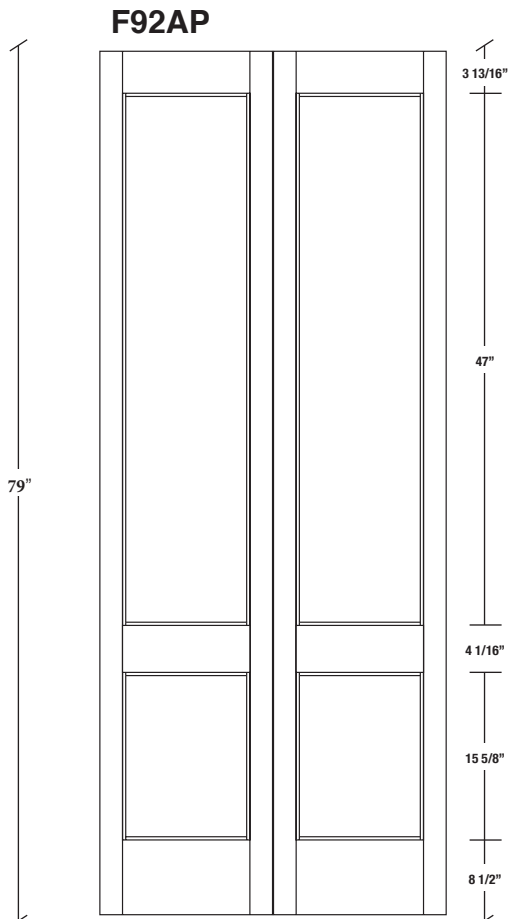

Technical drawings 79" - 83" - 95"

E-Sticking Bifold Panel Door - US specs

www.pbidoors.com

| | | | |
|-------|---------|---------|--|
| WIDTH | | | |
| 36" | 13 3/8" | 13 3/8" | |
| 34" | 12 3/8" | 12 3/8" | |
| 32" | 11 3/8" | 11 3/8" | |
| 30" | 10 3/8" | 10 3/8" | |
| 28" | 9 3/8" | 9 3/8" | |
| 26" | 8 3/8" | 8 3/8" | |
| 24" | 7 3/8" | 7 3/8" | |
| 22" | 6 3/8" | 6 3/8" | |
| 20" | 5 3/8" | 5 3/8" | |

| | | | |
|-------|---------|---------|--|
| WIDTH | | | |
| 36" | 13 3/8" | 13 3/8" | |
| 34" | 12 3/8" | 12 3/8" | |
| 32" | 11 3/8" | 11 3/8" | |
| 30" | 10 3/8" | 10 3/8" | |
| 28" | 9 3/8" | 9 3/8" | |
| 26" | 8 3/8" | 8 3/8" | |
| 24" | 7 3/8" | 7 3/8" | |
| 22" | 6 3/8" | 6 3/8" | |
| 20" | 5 3/8" | 5 3/8" | |

1 3/8" E-STICKING SIDERAIL