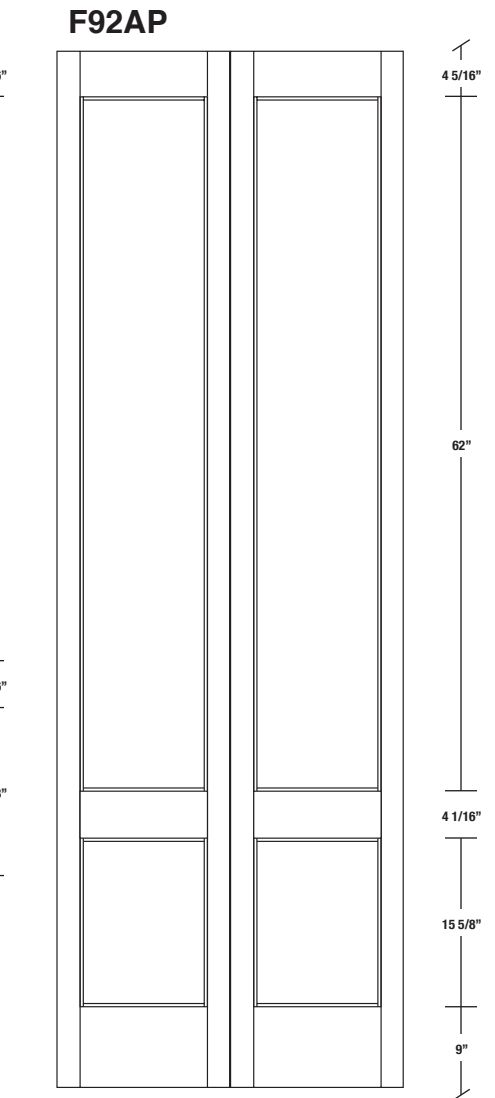

Technical drawings 79" - 83" - 95"

E-Sticking Bifold Panel Door - US specs

www.pbidoors.com

| | | | |
|-------|---------|---------|--|
| WIDTH | | | |
| 36" | 13 3/8" | 13 3/8" | |
| 34" | 12 3/8" | 12 3/8" | |
| 32" | 11 3/8" | 11 3/8" | |
| 30" | 10 3/8" | 10 3/8" | |
| 28" | 9 3/8" | 9 3/8" | |
| 26" | 8 3/8" | 8 3/8" | |
| 24" | 7 3/8" | 7 3/8" | |
| 22" | 6 3/8" | 6 3/8" | |
| 20" | 5 3/8" | 5 3/8" | |

| | | | |
|-------|---------|---------|--|
| WIDTH | | | |
| 36" | 13 3/8" | 13 3/8" | |
| 34" | 12 3/8" | 12 3/8" | |
| 32" | 11 3/8" | 11 3/8" | |
| 30" | 10 3/8" | 10 3/8" | |
| 28" | 9 3/8" | 9 3/8" | |
| 26" | 8 3/8" | 8 3/8" | |
| 24" | 7 3/8" | 7 3/8" | |
| 22" | 6 3/8" | 6 3/8" | |
| 20" | 5 3/8" | 5 3/8" | |

1 3/8" E-STICKING SIDERAIL