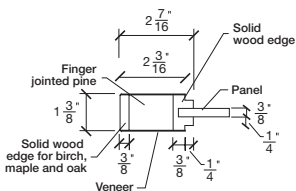

Technical drawings 79" - 83" - 95"

E-Sticking Bifold Panel Door - US specs

www.pbidoors.com

| | | | |
|-------|---------|---------|--|
| WIDTH | | | |
| 36" | 13 3/8" | 13 3/8" | |
| 34" | 12 3/8" | 12 3/8" | |
| 32" | 11 3/8" | 11 3/8" | |
| 30" | 10 3/8" | 10 3/8" | |
| 28" | 9 3/8" | 9 3/8" | |
| 26" | 8 3/8" | 8 3/8" | |
| 24" | 7 3/8" | 7 3/8" | |
| 22" | 6 3/8" | 6 3/8" | |
| 20" | 5 3/8" | 5 3/8" | |

| | | | |
|-------|---------|---------|--|
| WIDTH | | | |
| 36" | 13 3/8" | 13 3/8" | |
| 34" | 12 3/8" | 12 3/8" | |
| 32" | 11 3/8" | 11 3/8" | |
| 30" | 10 3/8" | 10 3/8" | |
| 28" | 9 3/8" | 9 3/8" | |
| 26" | 8 3/8" | 8 3/8" | |
| 24" | 7 3/8" | 7 3/8" | |
| 22" | 6 3/8" | 6 3/8" | |
| 20" | 5 3/8" | 5 3/8" | |