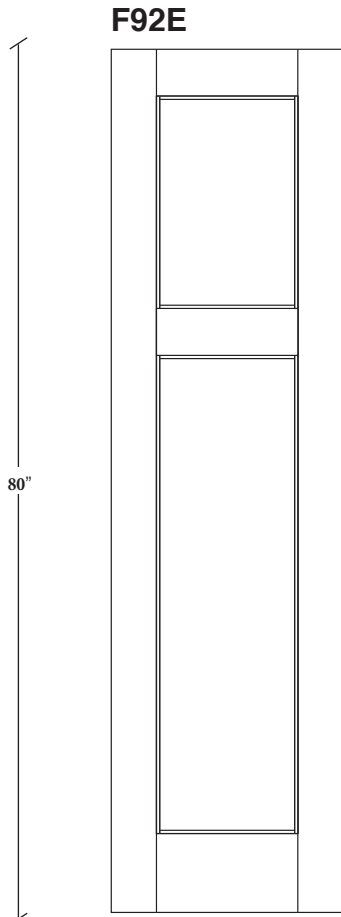

Technical drawings 80" - 84" - 96"

E-Sticking Panel Door - US specs

www.pbidoors.com

WIDTH			
36"	4 5/16"	27 3/8"	4 5/16"
34"	4 5/16"	25 3/8"	4 5/16"
32"	4 5/16"	23 3/8"	4 5/16"
30"	4 5/16"	21 3/8"	4 5/16"
28"	4 5/16"	19 3/8"	4 5/16"
26"	4 5/16"	17 3/8"	4 5/16"
24"	4 5/16"	15 3/8"	4 5/16"
22"	4 5/16"	13 3/8"	4 5/16"
20"	4 5/16"	11 3/8"	4 5/16"
18"	4 5/16"	9 3/8"	4 5/16"
16"	4 5/16"	7 3/8"	4 5/16"
15"	2 3/16"	10 1/8"	2 3/16"
14"	2 3/16"	9 1/8"	2 3/16"
12"	2 3/16"	7 1/8"	2 3/16"

WIDTH			
36"	4 5/16"	27 3/8"	4 5/16"
34"	4 5/16"	25 3/8"	4 5/16"
32"	4 5/16"	23 3/8"	4 5/16"
30"	4 5/16"	21 3/8"	4 5/16"
28"	4 5/16"	19 3/8"	4 5/16"
26"	4 5/16"	17 3/8"	4 5/16"
24"	4 5/16"	15 3/8"	4 5/16"
22"	4 5/16"	13 3/8"	4 5/16"
20"	4 5/16"	11 3/8"	4 5/16"
18"	4 5/16"	9 3/8"	4 5/16"
16"	4 5/16"	7 3/8"	4 5/16"
15"	2 3/16"	10 1/8"	2 3/16"
14"	2 3/16"	9 1/8"	2 3/16"
12"	2 3/16"	7 1/8"	2 3/16"