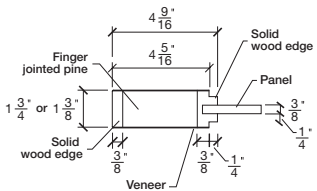

Technical drawings 80" - 84" - 96"

E-Sticking Panel Door - US specs

www.pbidoors.com

WIDTH			
36"	4 5/16"	27 3/8"	4 5/16"
34"	4 5/16"	25 3/8"	4 5/16"
32"	4 5/16"	23 3/8"	4 5/16"
30"	4 5/16"	21 3/8"	4 5/16"
28"	4 5/16"	19 3/8"	4 5/16"
26"	4 5/16"	17 3/8"	4 5/16"
24"	4 5/16"	15 3/8"	4 5/16"
22"	4 5/16"	13 3/8"	4 5/16"
20"	4 5/16"	11 3/8"	4 5/16"
18"	4 5/16"	9 3/8"	4 5/16"
16"	4 5/16"	7 3/8"	4 5/16"
15"	2 3/16"	10 1/8"	2 3/16"
14"	2 3/16"	9 1/8"	2 3/16"
12"	2 3/16"	7 1/8"	2 3/16"

WIDTH			
36"	4 5/16"	27 3/8"	4 5/16"
34"	4 5/16"	25 3/8"	4 5/16"
32"	4 5/16"	23 3/8"	4 5/16"
30"	4 5/16"	21 3/8"	4 5/16"
28"	4 5/16"	19 3/8"	4 5/16"
26"	4 5/16"	17 3/8"	4 5/16"
24"	4 5/16"	15 3/8"	4 5/16"
22"	4 5/16"	13 3/8"	4 5/16"
20"	4 5/16"	11 3/8"	4 5/16"
18"	4 5/16"	9 3/8"	4 5/16"
16"	4 5/16"	7 3/8"	4 5/16"
15"	2 3/16"	10 1/8"	2 3/16"
14"	2 3/16"	9 1/8"	2 3/16"
12"	2 3/16"	7 1/8"	2 3/16"