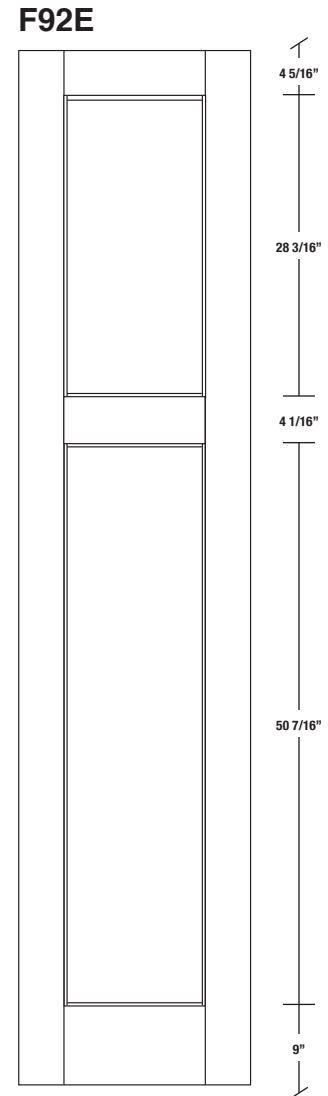

Technical drawings 80" - 84" - 96"

E-Sticking Panel Door - US specs

www.pbidoors.com

WIDTH			
36"	4 5/16"	27 3/8"	4 5/16"
34"	4 5/16"	25 3/8"	4 5/16"
32"	4 5/16"	23 3/8"	4 5/16"
30"	4 5/16"	21 3/8"	4 5/16"
28"	4 5/16"	19 3/8"	4 5/16"
26"	4 5/16"	17 3/8"	4 5/16"
24"	4 5/16"	15 3/8"	4 5/16"
22"	4 5/16"	13 3/8"	4 5/16"
20"	4 5/16"	11 3/8"	4 5/16"
18"	4 5/16"	9 3/8"	4 5/16"
16"	4 5/16"	7 3/8"	4 5/16"
15"	2 3/16"	10 1/8"	2 3/16"
14"	2 3/16"	9 1/8"	2 3/16"
12"	2 3/16"	7 1/8"	2 3/16"

WIDTH			
36"	4 5/16"	27 3/8"	4 5/16"
34"	4 5/16"	25 3/8"	4 5/16"
32"	4 5/16"	23 3/8"	4 5/16"
30"	4 5/16"	21 3/8"	4 5/16"
28"	4 5/16"	19 3/8"	4 5/16"
26"	4 5/16"	17 3/8"	4 5/16"
24"	4 5/16"	15 3/8"	4 5/16"
22"	4 5/16"	13 3/8"	4 5/16"
20"	4 5/16"	11 3/8"	4 5/16"
18"	4 5/16"	9 3/8"	4 5/16"
16"	4 5/16"	7 3/8"	4 5/16"
15"	2 3/16"	10 1/8"	2 3/16"
14"	2 3/16"	9 1/8"	2 3/16"
12"	2 3/16"	7 1/8"	2 3/16"