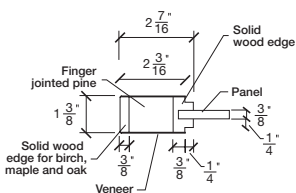

Technical drawings 79" - 83" - 95"

E-Sticking Bifold Panel Door - US specs

www.pbidoors.com

WIDTH			
36"	13 3/8"	13 3/8"	
34"	12 3/8"	12 3/8"	
32"	11 3/8"	11 3/8"	
30"	10 3/8"	10 3/8"	
28"	9 3/8"	9 3/8"	
26"	8 3/8"	8 3/8"	
24"	7 3/8"	7 3/8"	
22"	6 3/8"	6 3/8"	
20"	5 3/8"	5 3/8"	

WIDTH			
36"	13 3/8"	13 3/8"	
34"	12 3/8"	12 3/8"	
32"	11 3/8"	11 3/8"	
30"	10 3/8"	10 3/8"	
28"	9 3/8"	9 3/8"	
26"	8 3/8"	8 3/8"	
24"	7 3/8"	7 3/8"	
22"	6 3/8"	6 3/8"	
20"	5 3/8"	5 3/8"	

WIDTH			
36"	13 3/8"	13 3/8"	
34"	12 3/8"	12 3/8"	
32"	11 3/8"	11 3/8"	
30"	10 3/8"	10 3/8"	
28"	9 3/8"	9 3/8"	
26"	8 3/8"	8 3/8"	
24"	7 3/8"	7 3/8"	
22"	6 3/8"	6 3/8"	
20"	5 3/8"	5 3/8"	

1 3/8" E-STICKING SIDERAIL