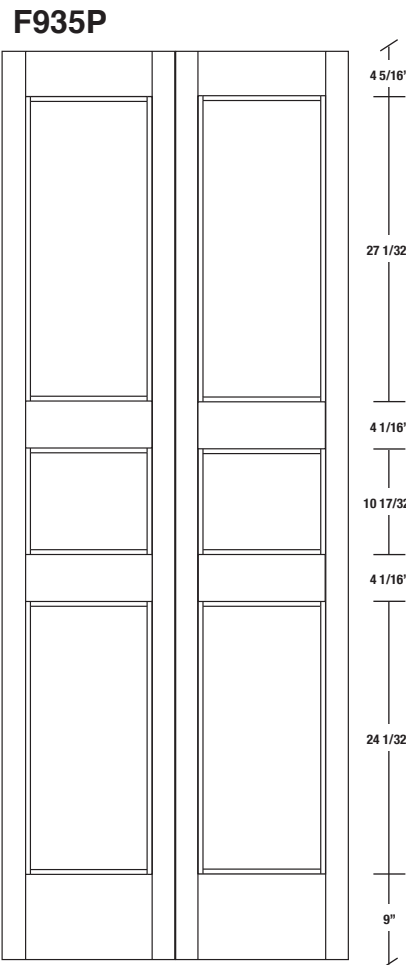

Technical drawings 79" - 83" - 95"

E-Sticking Bifold Panel Door - US specs

www.pbidoors.com

WIDTH			
36"	13 3/8"	13 3/8"	
34"	12 3/8"	12 3/8"	
32"	11 3/8"	11 3/8"	
30"	10 3/8"	10 3/8"	
28"	9 3/8"	9 3/8"	
26"	8 3/8"	8 3/8"	
24"	7 3/8"	7 3/8"	
22"	6 3/8"	6 3/8"	
20"	5 3/8"	5 3/8"	

WIDTH			
36"	13 3/8"	13 3/8"	
34"	12 3/8"	12 3/8"	
32"	11 3/8"	11 3/8"	
30"	10 3/8"	10 3/8"	
28"	9 3/8"	9 3/8"	
26"	8 3/8"	8 3/8"	
24"	7 3/8"	7 3/8"	
22"	6 3/8"	6 3/8"	
20"	5 3/8"	5 3/8"	

WIDTH			
36"	13 3/8"	13 3/8"	
34"	12 3/8"	12 3/8"	
32"	11 3/8"	11 3/8"	
30"	10 3/8"	10 3/8"	
28"	9 3/8"	9 3/8"	
26"	8 3/8"	8 3/8"	
24"	7 3/8"	7 3/8"	
22"	6 3/8"	6 3/8"	
20"	5 3/8"	5 3/8"	

1 3/8" E-STICKING SIDERAIL