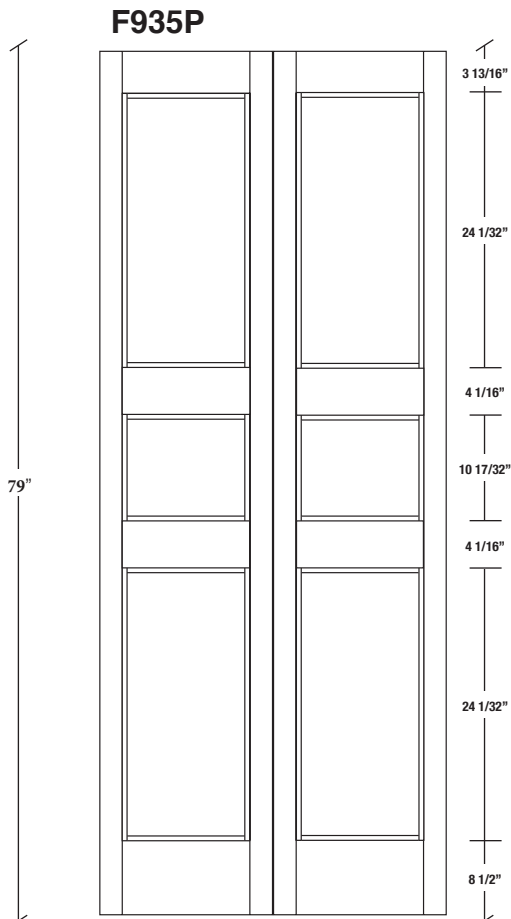

Technical drawings 79" - 83" - 95"

E-Sticking Bifold Panel Door - US specs

www.pbidoors.com

WIDTH			
36"	13 3/8"	13 3/8"	
34"	12 3/8"	12 3/8"	
32"	11 3/8"	11 3/8"	
30"	10 3/8"	10 3/8"	
28"	9 3/8"	9 3/8"	
26"	8 3/8"	8 3/8"	
24"	7 3/8"	7 3/8"	
22"	6 3/8"	6 3/8"	
20"	5 3/8"	5 3/8"	

WIDTH			
36"	13 3/8"	13 3/8"	
34"	12 3/8"	12 3/8"	
32"	11 3/8"	11 3/8"	
30"	10 3/8"	10 3/8"	
28"	9 3/8"	9 3/8"	
26"	8 3/8"	8 3/8"	
24"	7 3/8"	7 3/8"	
22"	6 3/8"	6 3/8"	
20"	5 3/8"	5 3/8"	

WIDTH			
36"	13 3/8"	13 3/8"	
34"	12 3/8"	12 3/8"	
32"	11 3/8"	11 3/8"	
30"	10 3/8"	10 3/8"	
28"	9 3/8"	9 3/8"	
26"	8 3/8"	8 3/8"	
24"	7 3/8"	7 3/8"	
22"	6 3/8"	6 3/8"	
20"	5 3/8"	5 3/8"	

1 3/8" E-STICKING SIDERAIL