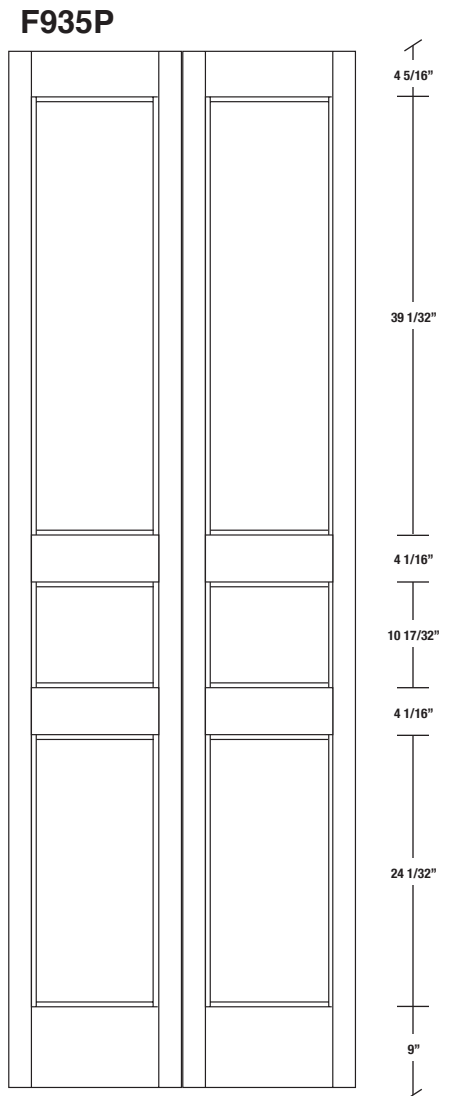

Technical drawings 79" - 83" - 95"

E-Sticking Bifold Panel Door - US specs

www.pbidoors.com

WIDTH			
36"	13 3/8"	13 3/8"	
34"	12 3/8"	12 3/8"	
32"	11 3/8"	11 3/8"	
30"	10 3/8"	10 3/8"	
28"	9 3/8"	9 3/8"	
26"	8 3/8"	8 3/8"	
24"	7 3/8"	7 3/8"	
22"	6 3/8"	6 3/8"	
20"	5 3/8"	5 3/8"	

WIDTH			
36"	13 3/8"	13 3/8"	
34"	12 3/8"	12 3/8"	
32"	11 3/8"	11 3/8"	
30"	10 3/8"	10 3/8"	
28"	9 3/8"	9 3/8"	
26"	8 3/8"	8 3/8"	
24"	7 3/8"	7 3/8"	
22"	6 3/8"	6 3/8"	
20"	5 3/8"	5 3/8"	

WIDTH			
36"	13 3/8"	13 3/8"	
34"	12 3/8"	12 3/8"	
32"	11 3/8"	11 3/8"	
30"	10 3/8"	10 3/8"	
28"	9 3/8"	9 3/8"	
26"	8 3/8"	8 3/8"	
24"	7 3/8"	7 3/8"	
22"	6 3/8"	6 3/8"	
20"	5 3/8"	5 3/8"	

1 3/8" E-STICKING SIDERAIL