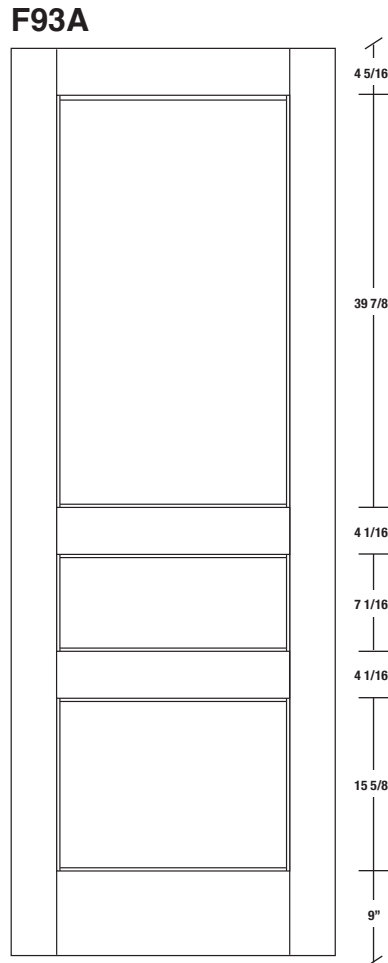

# Technical drawings 80" - 84" - 96"

E-Sticking Panel Door - US specs

www.pbidoors.com

WIDTH			
36"	4 5/16"	27 3/8"	4 5/16"
34"	4 5/16"	25 3/8"	4 5/16"
32"	4 5/16"	23 3/8"	4 5/16"
30"	4 5/16"	21 3/8"	4 5/16"
28"	4 5/16"	19 3/8"	4 5/16"
26"	4 5/16"	17 3/8"	4 5/16"
24"	4 5/16"	15 3/8"	4 5/16"
22"	4 5/16"	13 3/8"	4 5/16"
20"	4 5/16"	11 3/8"	4 5/16"
18"	4 5/16"	9 3/8"	4 5/16"
16"	4 5/16"	7 3/8"	4 5/16"
15"	2 3/16"	10 1/8"	2 3/16"
14"	2 3/16"	9 1/8"	2 3/16"
12"	2 3/16"	7 1/8"	2 3/16"

WIDTH			
36"	4 5/16"	27 3/8"	4 5/16"
34"	4 5/16"	25 3/8"	4 5/16"
32"	4 5/16"	23 3/8"	4 5/16"
30"	4 5/16"	21 3/8"	4 5/16"
28"	4 5/16"	19 3/8"	4 5/16"
26"	4 5/16"	17 3/8"	4 5/16"
24"	4 5/16"	15 3/8"	4 5/16"
22"	4 5/16"	13 3/8"	4 5/16"
20"	4 5/16"	11 3/8"	4 5/16"
18"	4 5/16"	9 3/8"	4 5/16"
16"	4 5/16"	7 3/8"	4 5/16"
15"	2 3/16"	10 1/8"	2 3/16"
14"	2 3/16"	9 1/8"	2 3/16"
12"	2 3/16"	7 1/8"	2 3/16"