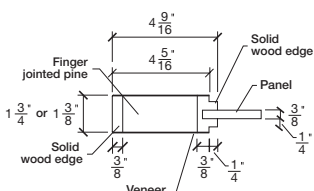

# Technical drawings 80" - 84" - 96"

E-Sticking Panel Door - US specs

www.pbidoors.com

WIDTH			
36"	4 5/16"	27 3/8"	4 5/16"
34"	4 5/16"	25 3/8"	4 5/16"
32"	4 5/16"	23 3/8"	4 5/16"
30"	4 5/16"	21 3/8"	4 5/16"
28"	4 5/16"	19 3/8"	4 5/16"
26"	4 5/16"	17 3/8"	4 5/16"
24"	4 5/16"	15 3/8"	4 5/16"
22"	4 5/16"	13 3/8"	4 5/16"
20"	4 5/16"	11 3/8"	4 5/16"
18"	4 5/16"	9 3/8"	4 5/16"
16"	4 5/16"	7 3/8"	4 5/16"
15"	2 3/16"	10 1/8"	2 3/16"
14"	2 3/16"	9 1/8"	2 3/16"
12"	2 3/16"	7 1/8"	2 3/16"

WIDTH			
36"	4 5/16"	27 3/8"	4 5/16"
34"	4 5/16"	25 3/8"	4 5/16"
32"	4 5/16"	23 3/8"	4 5/16"
30"	4 5/16"	21 3/8"	4 5/16"
28"	4 5/16"	19 3/8"	4 5/16"
26"	4 5/16"	17 3/8"	4 5/16"
24"	4 5/16"	15 3/8"	4 5/16"
22"	4 5/16"	13 3/8"	4 5/16"
20"	4 5/16"	11 3/8"	4 5/16"
18"	4 5/16"	9 3/8"	4 5/16"
16"	4 5/16"	7 3/8"	4 5/16"
15"	2 3/16"	10 1/8"	2 3/16"
14"	2 3/16"	9 1/8"	2 3/16"
12"	2 3/16"	7 1/8"	2 3/16"