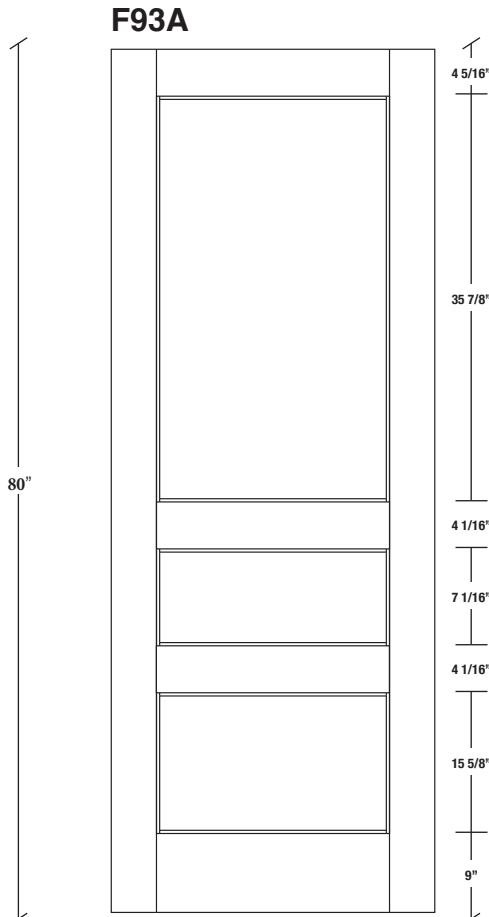

# Technical drawings 80" - 84" - 96"

E-Sticking Panel Door - US specs

www.pbidoors.com

WIDTH			
36"	4 5/16"	27 3/8"	4 5/16"
34"	4 5/16"	25 3/8"	4 5/16"
32"	4 5/16"	23 3/8"	4 5/16"
30"	4 5/16"	21 3/8"	4 5/16"
28"	4 5/16"	19 3/8"	4 5/16"
26"	4 5/16"	17 3/8"	4 5/16"
24"	4 5/16"	15 3/8"	4 5/16"
22"	4 5/16"	13 3/8"	4 5/16"
20"	4 5/16"	11 3/8"	4 5/16"
18"	4 5/16"	9 3/8"	4 5/16"
16"	4 5/16"	7 3/8"	4 5/16"
15"	2 3/16"	10 1/8"	2 3/16"
14"	2 3/16"	9 1/8"	2 3/16"
12"	2 3/16"	7 1/8"	2 3/16"

WIDTH			
36"	4 5/16"	27 3/8"	4 5/16"
34"	4 5/16"	25 3/8"	4 5/16"
32"	4 5/16"	23 3/8"	4 5/16"
30"	4 5/16"	21 3/8"	4 5/16"
28"	4 5/16"	19 3/8"	4 5/16"
26"	4 5/16"	17 3/8"	4 5/16"
24"	4 5/16"	15 3/8"	4 5/16"
22"	4 5/16"	13 3/8"	4 5/16"
20"	4 5/16"	11 3/8"	4 5/16"
18"	4 5/16"	9 3/8"	4 5/16"
16"	4 5/16"	7 3/8"	4 5/16"
15"	2 3/16"	10 1/8"	2 3/16"
14"	2 3/16"	9 1/8"	2 3/16"
12"	2 3/16"	7 1/8"	2 3/16"