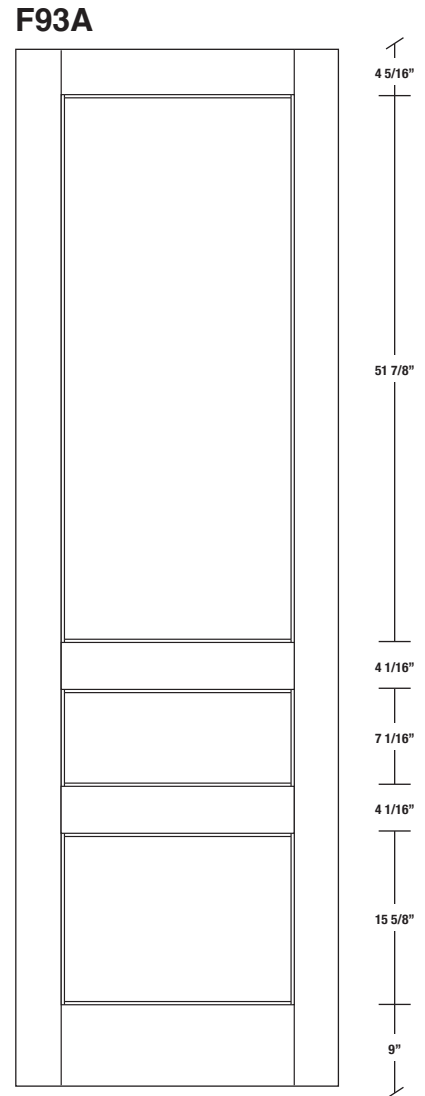

# Technical drawings 80" - 84" - 96"

E-Sticking Panel Door - US specs

www.pbidoors.com

WIDTH			
36"	4 5/16"	27 3/8"	4 5/16"
34"	4 5/16"	25 3/8"	4 5/16"
32"	4 5/16"	23 3/8"	4 5/16"
30"	4 5/16"	21 3/8"	4 5/16"
28"	4 5/16"	19 3/8"	4 5/16"
26"	4 5/16"	17 3/8"	4 5/16"
24"	4 5/16"	15 3/8"	4 5/16"
22"	4 5/16"	13 3/8"	4 5/16"
20"	4 5/16"	11 3/8"	4 5/16"
18"	4 5/16"	9 3/8"	4 5/16"
16"	4 5/16"	7 3/8"	4 5/16"
15"	2 3/16"	10 1/8"	2 3/16"
14"	2 3/16"	9 1/8"	2 3/16"
12"	2 3/16"	7 1/8"	2 3/16"

WIDTH			
36"	4 5/16"	27 3/8"	4 5/16"
34"	4 5/16"	25 3/8"	4 5/16"
32"	4 5/16"	23 3/8"	4 5/16"
30"	4 5/16"	21 3/8"	4 5/16"
28"	4 5/16"	19 3/8"	4 5/16"
26"	4 5/16"	17 3/8"	4 5/16"
24"	4 5/16"	15 3/8"	4 5/16"
22"	4 5/16"	13 3/8"	4 5/16"
20"	4 5/16"	11 3/8"	4 5/16"
18"	4 5/16"	9 3/8"	4 5/16"
16"	4 5/16"	7 3/8"	4 5/16"
15"	2 3/16"	10 1/8"	2 3/16"
14"	2 3/16"	9 1/8"	2 3/16"
12"	2 3/16"	7 1/8"	2 3/16"