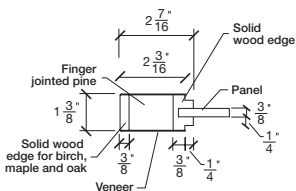

Technical drawings 79" - 83" - 95"

E-Sticking Bifold Panel Door - US specs

www.pbidoors.com

1 3/8" E-STICKING SIDERAIL