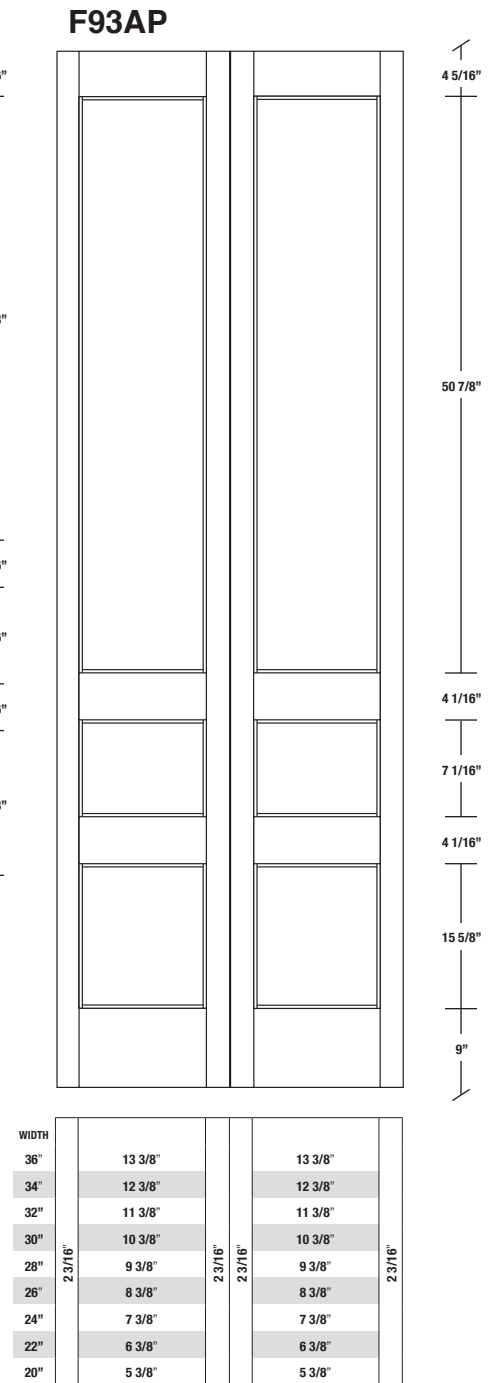

Technical drawings 79" - 83" - 95"

E-Sticking Bifold Panel Door - US specs

www.pbidoors.com

1 3/8" E-STICKING SIDERAIL