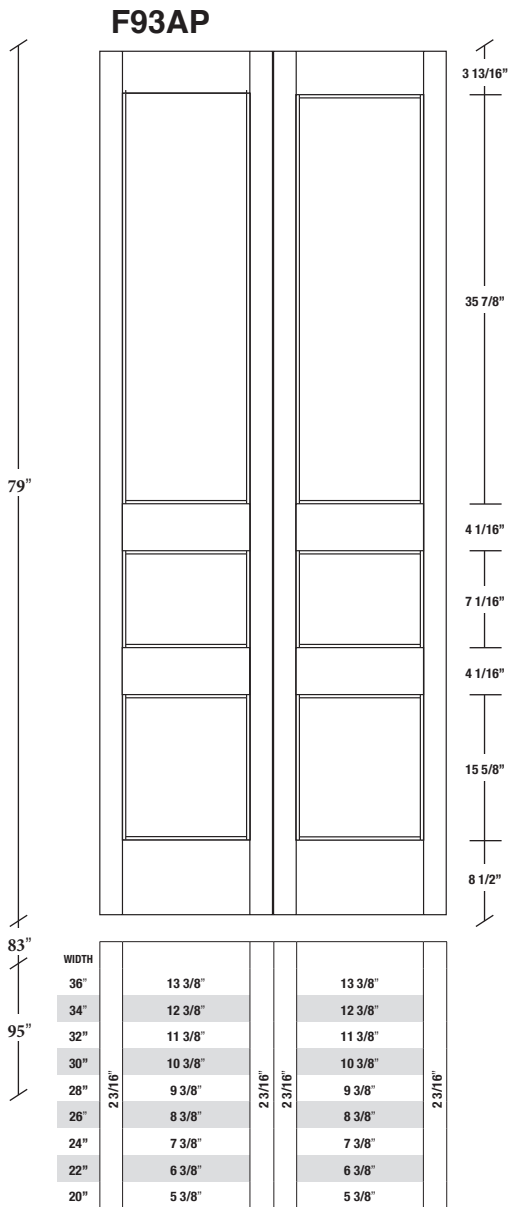

Technical drawings 79" - 83" - 95"

E-Sticking Bifold Panel Door - US specs

www.pbidoors.com

1 3/8" E-STICKING SIDERAIL