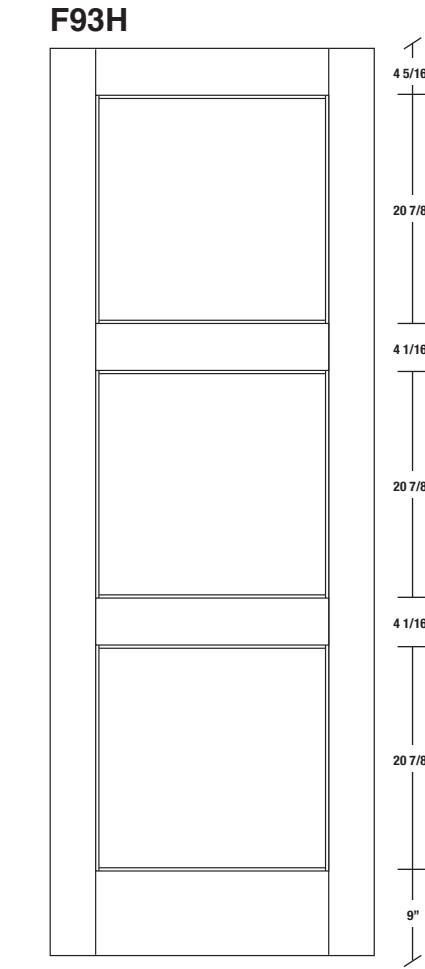

# Technical drawings 80" - 84" - 96"

E-Sticking Panel Door - US specs

www.pbidoors.com

E-STICKING SIDERAIL