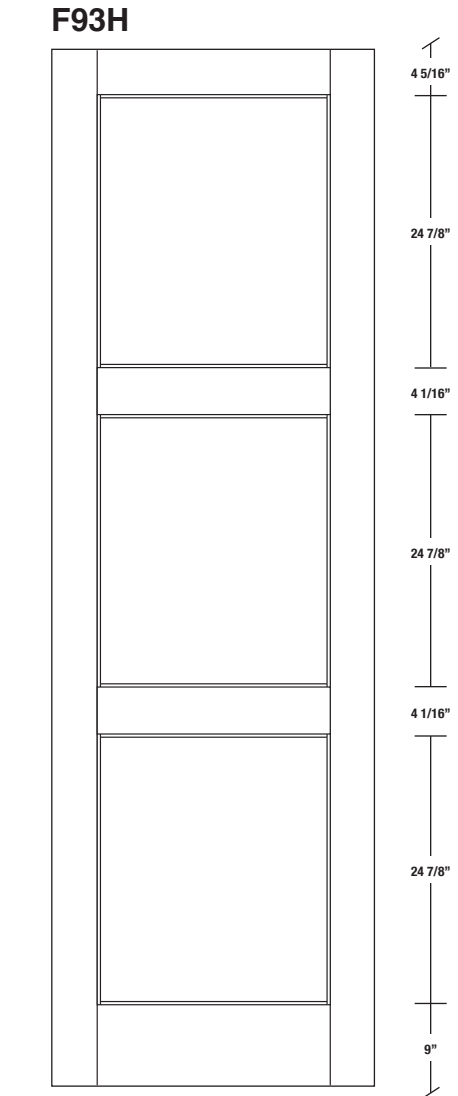

# Technical drawings 80" - 84" - 96"

E-Sticking Panel Door - US specs

www.pbidoors.com

E-STICKING SIDERAIL