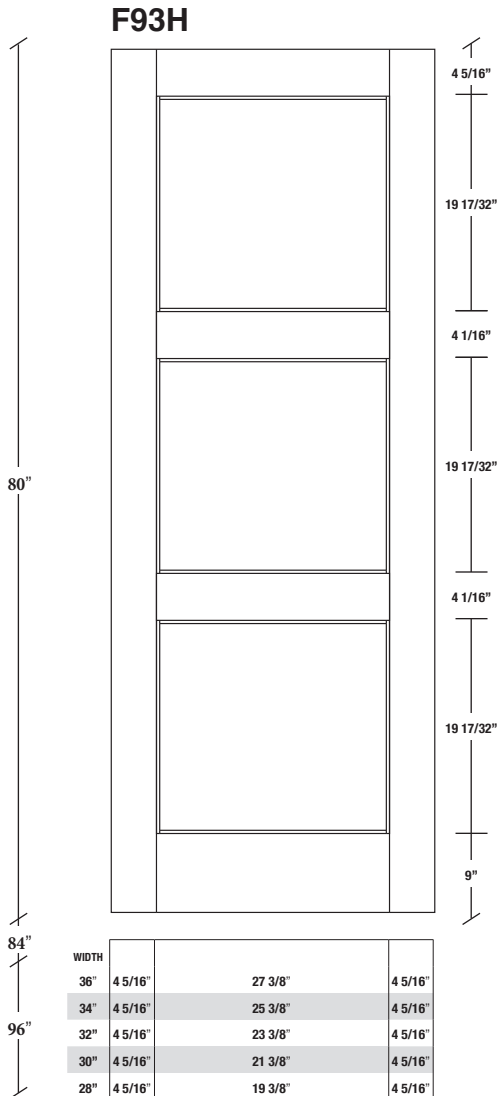

# Technical drawings 80" - 84" - 96"

E-Sticking Panel Door - US specs

www.pbidoors.com

E-STICKING SIDERAIL