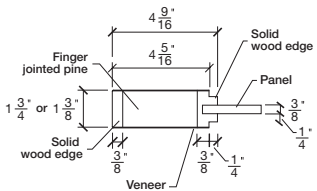

# Technical drawings 80" - 84" - 96"

E-Sticking Panel Door - US specs

www.pbidoors.com

E-STICKING SIDERAIL