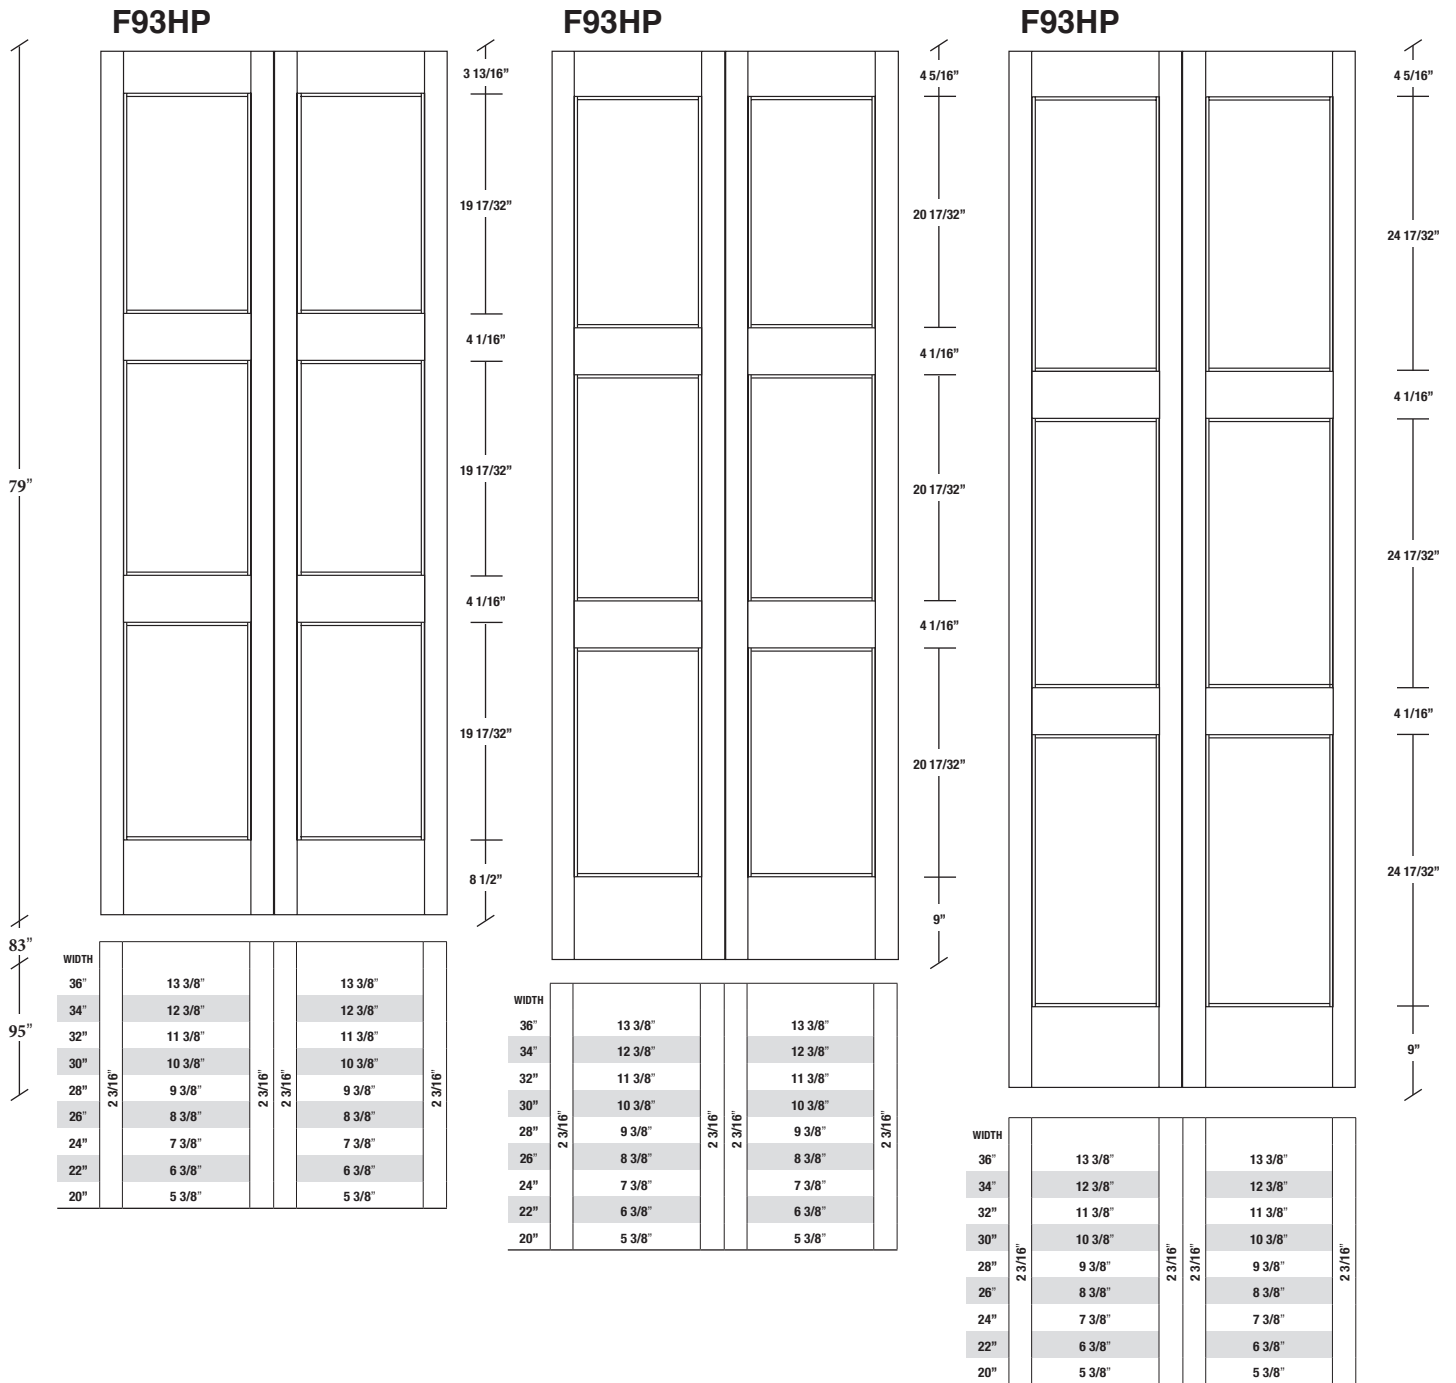

# Technical drawings 79" - 83" - 95"

E-Sticking Bifold Panel Door - US specs

www.pbidoors.com

1 3/8" E-STICKING SIDERAIL