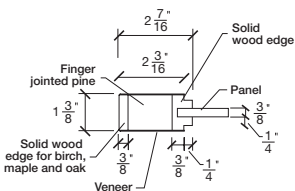

# Technical drawings 79" - 83" - 95"

E-Sticking Bifold Panel Door - US specs

www.pbidoors.com

1 3/8" E-STICKING SIDERAIL