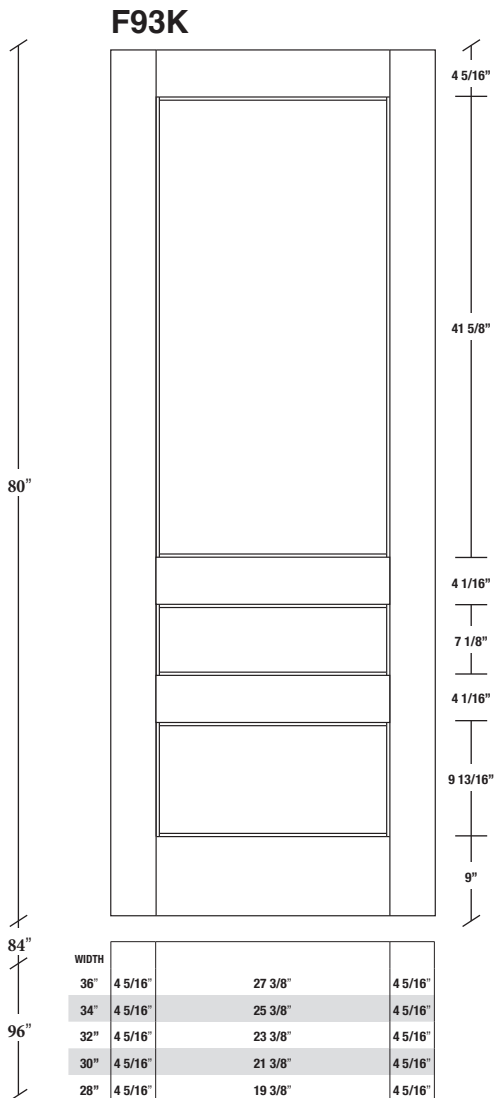

Technical drawings 80" - 84" - 96"

E-Sticking Panel Door - US specs

www.pbidoors.com

E-STICKING SIDERAIL

January 2020 (revision 02)