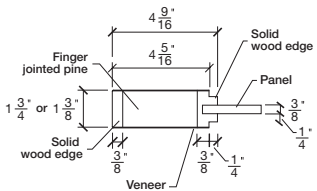

Technical drawings 80" - 84" - 96"

E-Sticking Panel Door - US specs

www.pbidoors.com

E-STICKING SIDERAIL

January 2020 (revision 02)