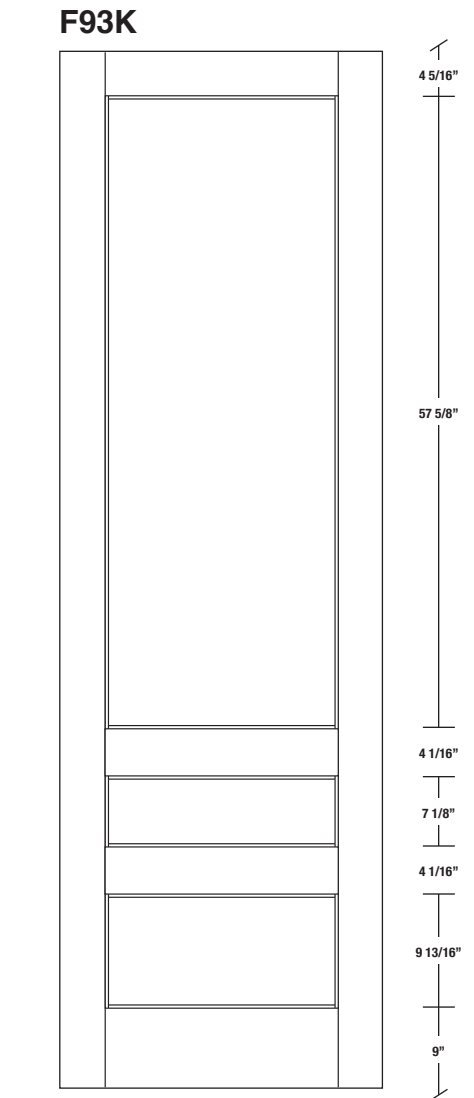

Technical drawings 80" - 84" - 96"

E-Sticking Panel Door - US specs

www.pbidoors.com

E-STICKING SIDERAIL

January 2020 (revision 02)