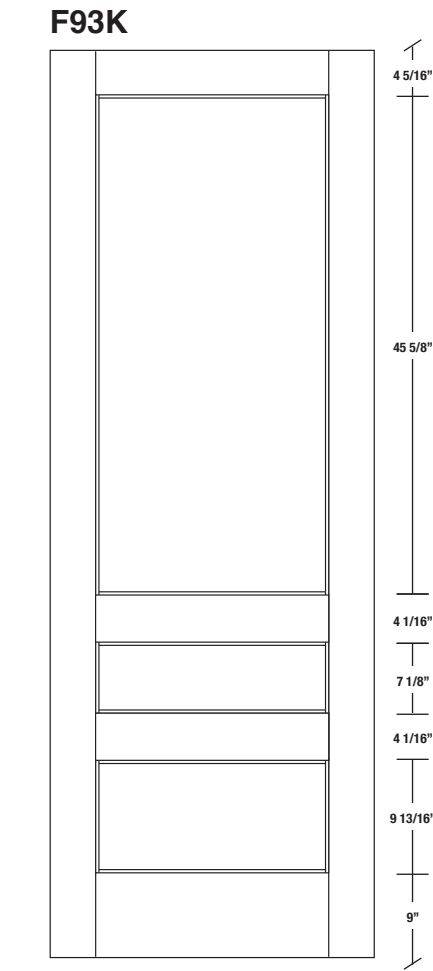

Technical drawings 80" - 84" - 96"

E-Sticking Panel Door - US specs

www.pbidoors.com

E-STICKING SIDERAIL

January 2020 (revision 02)