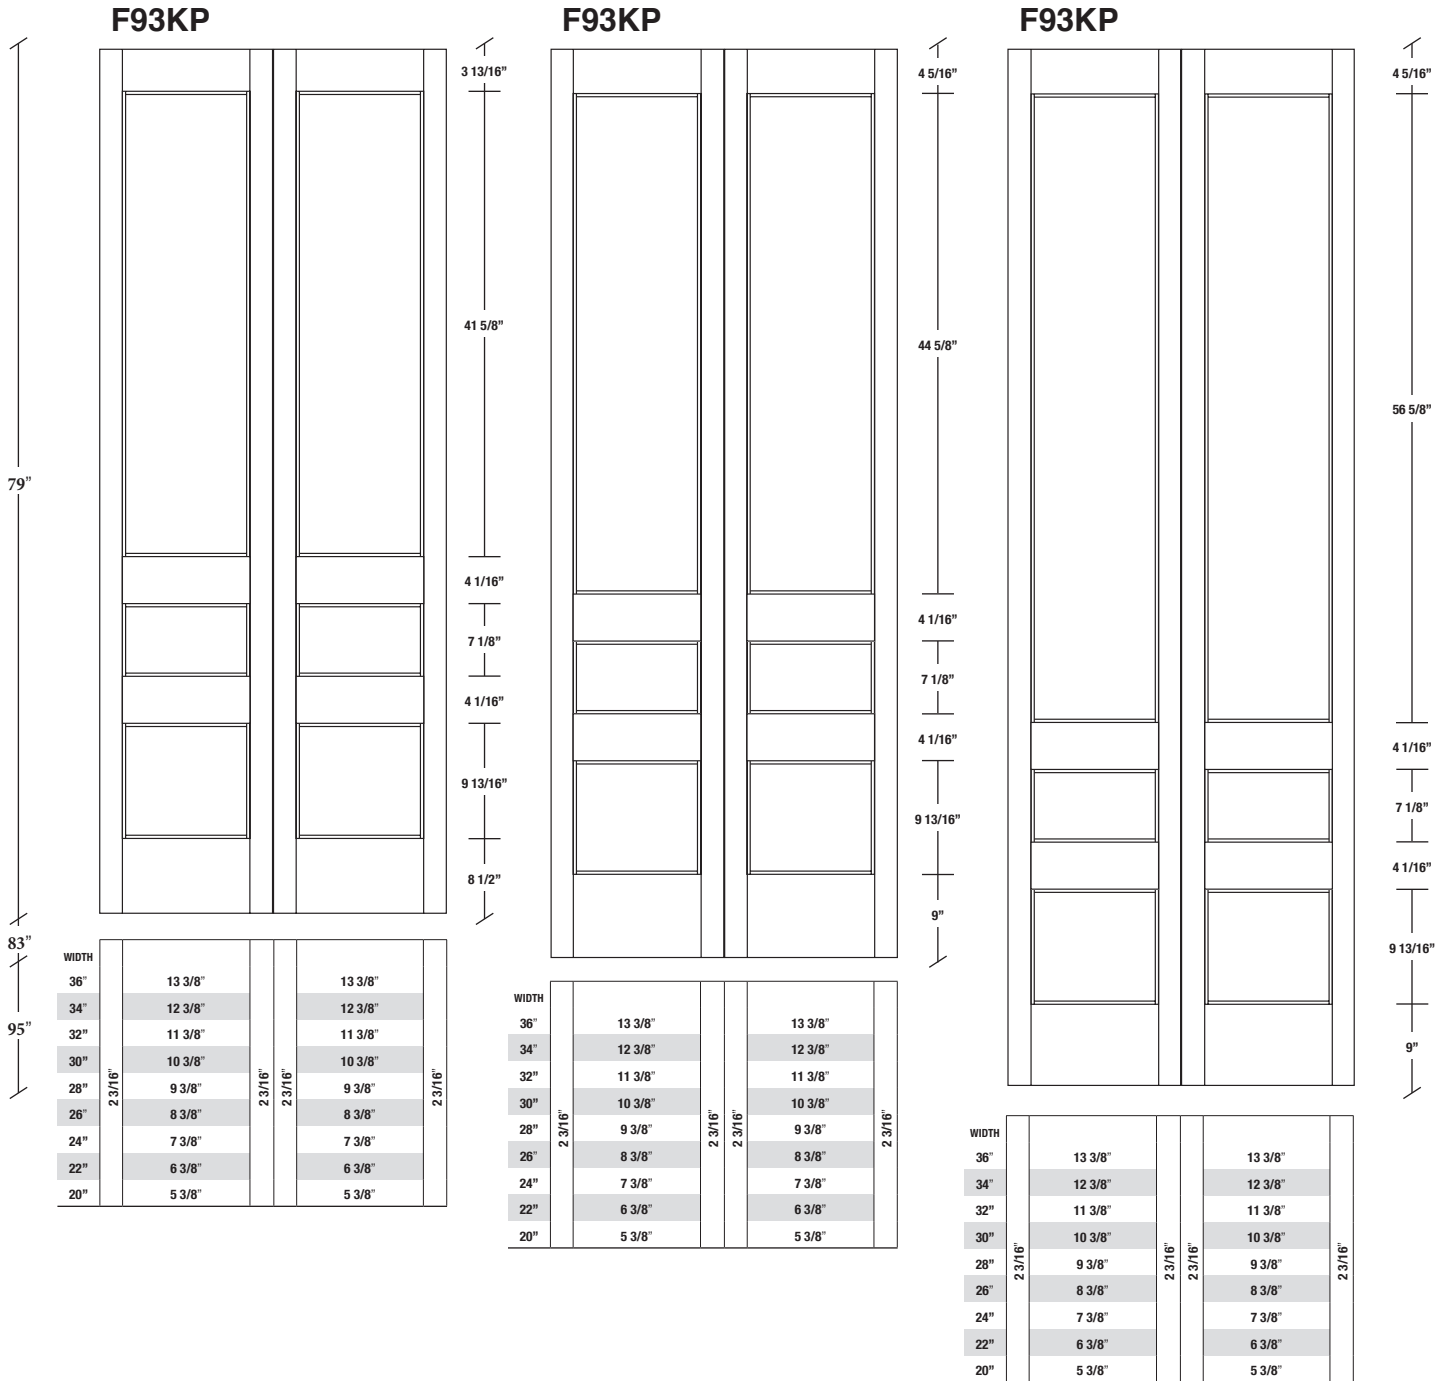

# Technical drawings 79" - 83" - 95"

E-Sticking Bifold Panel Door - US specs

www.pbidoors.com

1 3/8" E-STICKING SIDERAIL