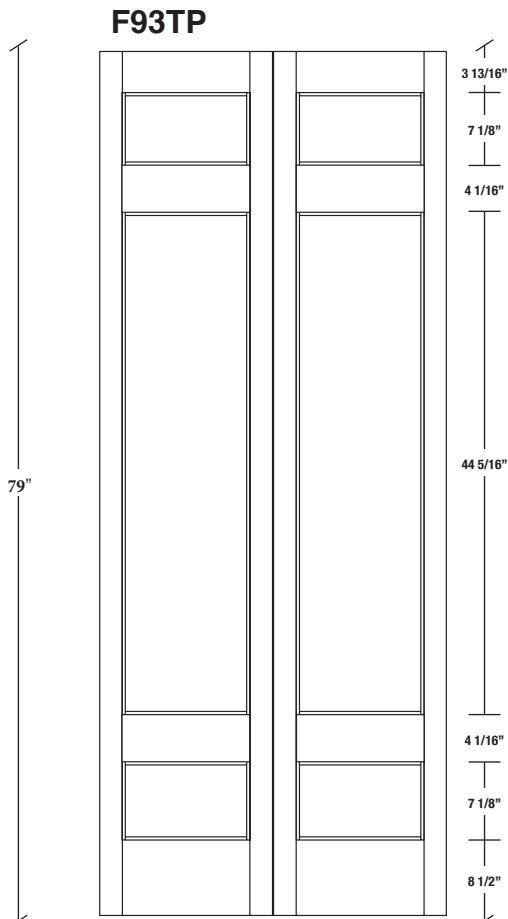

# Technical drawings 79" - 83" - 95"

E-Sticking Bifold Panel Door - US specs

www.pbidoors.com

WIDTH			
36"	13 3/8"		13 3/8"
34"	12 3/8"		12 3/8"
32"	11 3/8"		11 3/8"
30"	10 3/8"		10 3/8"
28"	9 3/8"	2 3/16"	9 3/8"
26"	8 3/8"	2 3/16"	8 3/8"
24"	7 3/8"	2 3/16"	7 3/8"
22"	6 3/8"		6 3/8"
20"	5 3/8"		5 3/8"

WIDTH			
36"	13 3/8"		13 3/8"
34"	12 3/8"		12 3/8"
32"	11 3/8"		11 3/8"
30"	10 3/8"		10 3/8"
28"	9 3/8"	2 3/16"	9 3/8"
26"	8 3/8"	2 3/16"	8 3/8"
24"	7 3/8"	2 3/16"	7 3/8"
22"	6 3/8"		6 3/8"
20"	5 3/8"		5 3/8"

1 3/8" E-STICKING SIDERAIL