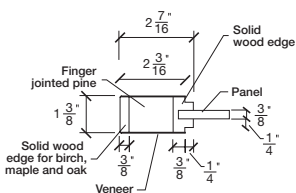

# Technical drawings 79" - 83" - 95"

E-Sticking Bifold Panel Door - US specs

www.pbidoors.com

WIDTH			
36"	13 3/8"		13 3/8"
34"	12 3/8"		12 3/8"
32"	11 3/8"		11 3/8"
30"	10 3/8"		10 3/8"
28"	9 3/8"	2 3/16"	9 3/8"
26"	8 3/8"	2 3/16"	8 3/8"
24"	7 3/8"	2 3/16"	7 3/8"
22"	6 3/8"		6 3/8"
20"	5 3/8"		5 3/8"

WIDTH			
36"	13 3/8"		13 3/8"
34"	12 3/8"		12 3/8"
32"	11 3/8"		11 3/8"
30"	10 3/8"		10 3/8"
28"	9 3/8"	2 3/16"	9 3/8"
26"	8 3/8"	2 3/16"	8 3/8"
24"	7 3/8"	2 3/16"	7 3/8"
22"	6 3/8"		6 3/8"
20"	5 3/8"		5 3/8"