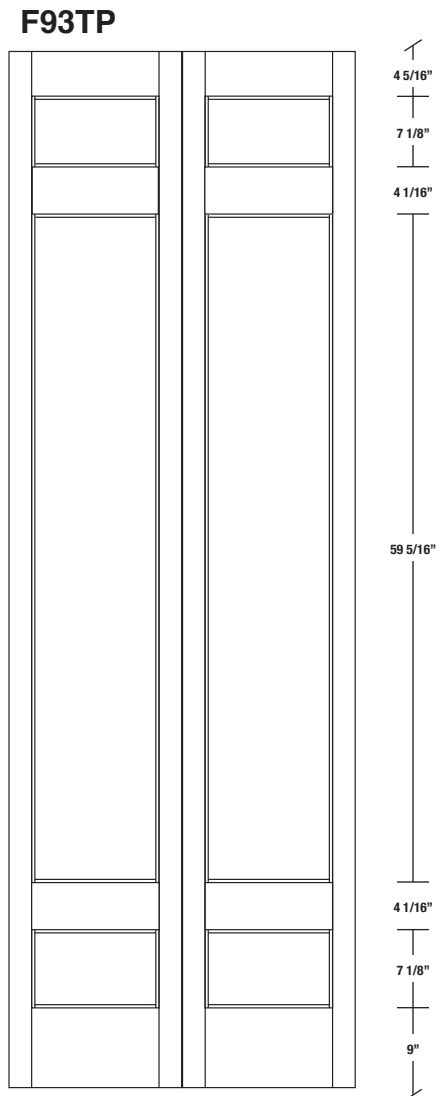

# Technical drawings 79" - 83" - 95"

E-Sticking Bifold Panel Door - US specs

www.pbidoors.com

WIDTH			
36"	13 3/8"		13 3/8"
34"	12 3/8"		12 3/8"
32"	11 3/8"		11 3/8"
30"	10 3/8"		10 3/8"
28"	9 3/8"	2 3/16"	9 3/8"
26"	8 3/8"	2 3/16"	8 3/8"
24"	7 3/8"	2 3/16"	7 3/8"
22"	6 3/8"		6 3/8"
20"	5 3/8"		5 3/8"

WIDTH			
36"	13 3/8"		13 3/8"
34"	12 3/8"		12 3/8"
32"	11 3/8"		11 3/8"
30"	10 3/8"		10 3/8"
28"	9 3/8"	2 3/16"	9 3/8"
26"	8 3/8"	2 3/16"	8 3/8"
24"	7 3/8"	2 3/16"	7 3/8"
22"	6 3/8"		6 3/8"
20"	5 3/8"		5 3/8"

1 3/8" E-STICKING SIDERAIL