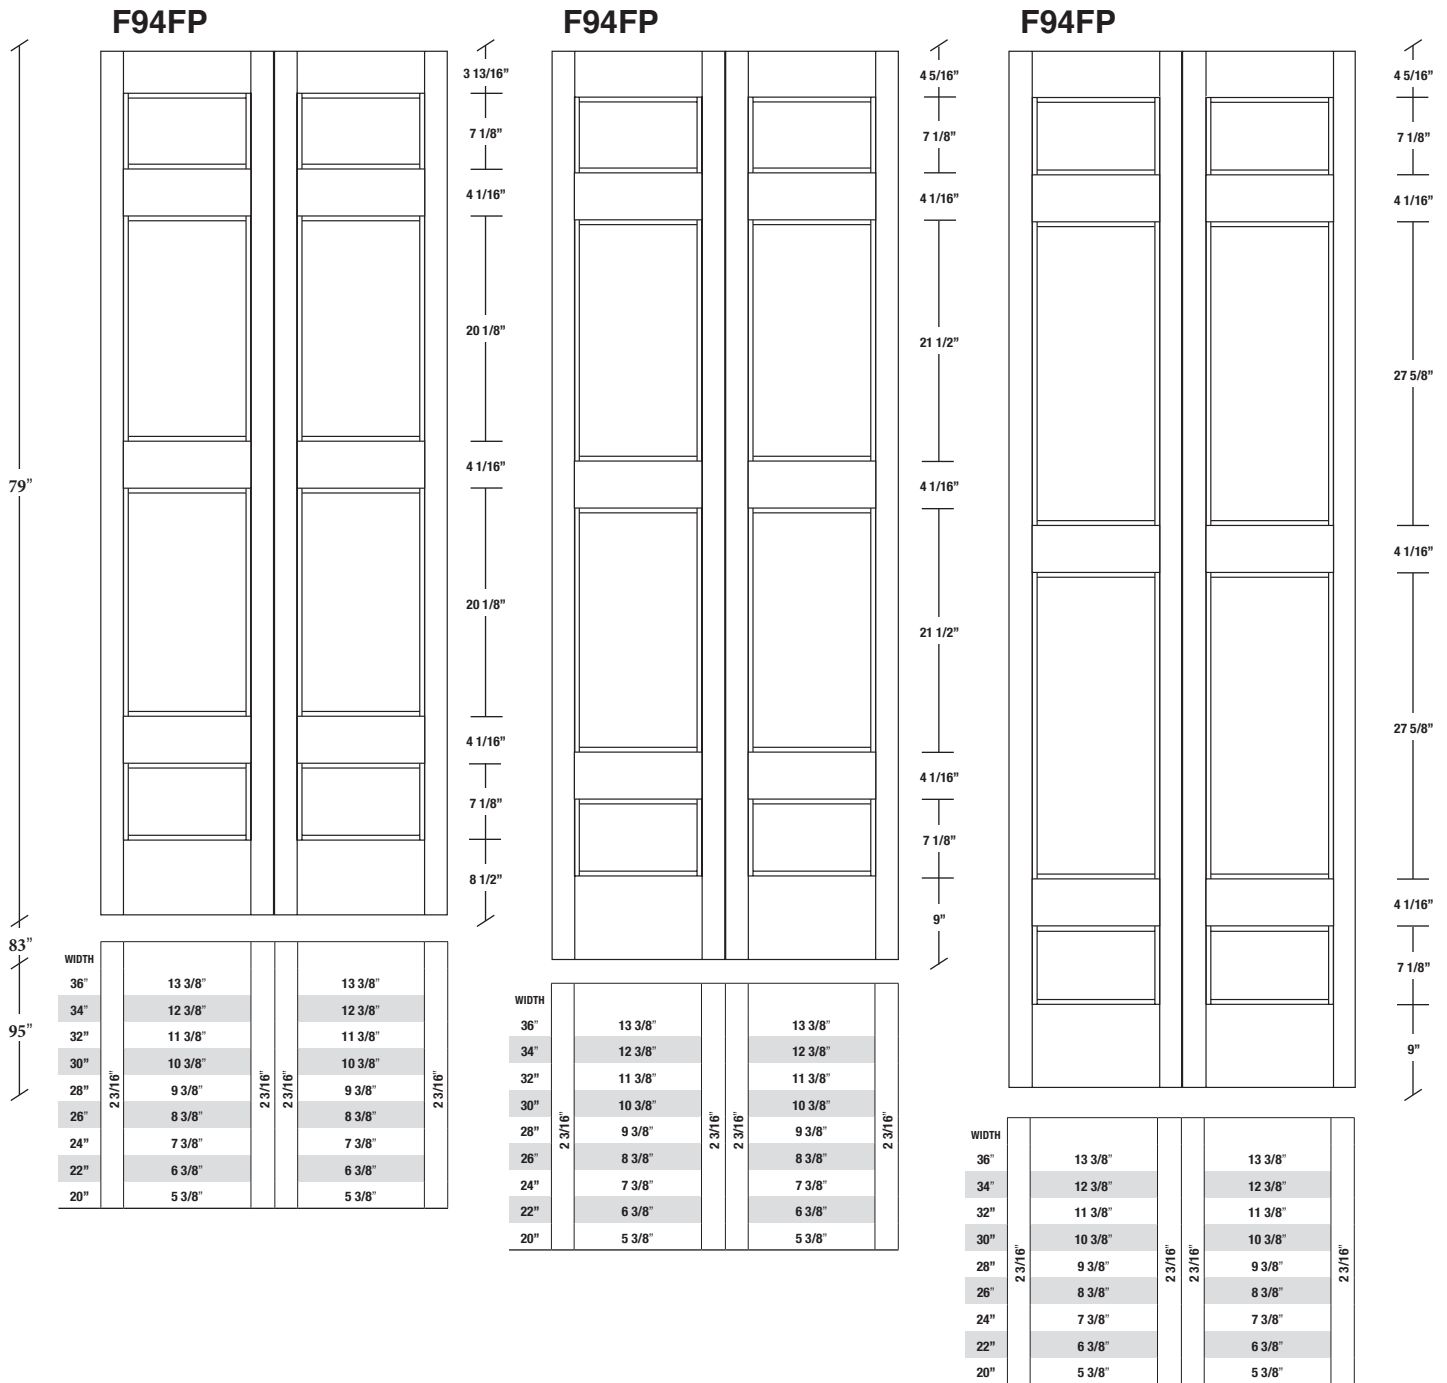

Technical drawings 79" - 83" - 95"

E-Sticking Bifold Panel Door - US specs

www.pbidoors.com

1 3/8" E-STICKING SIDERAIL