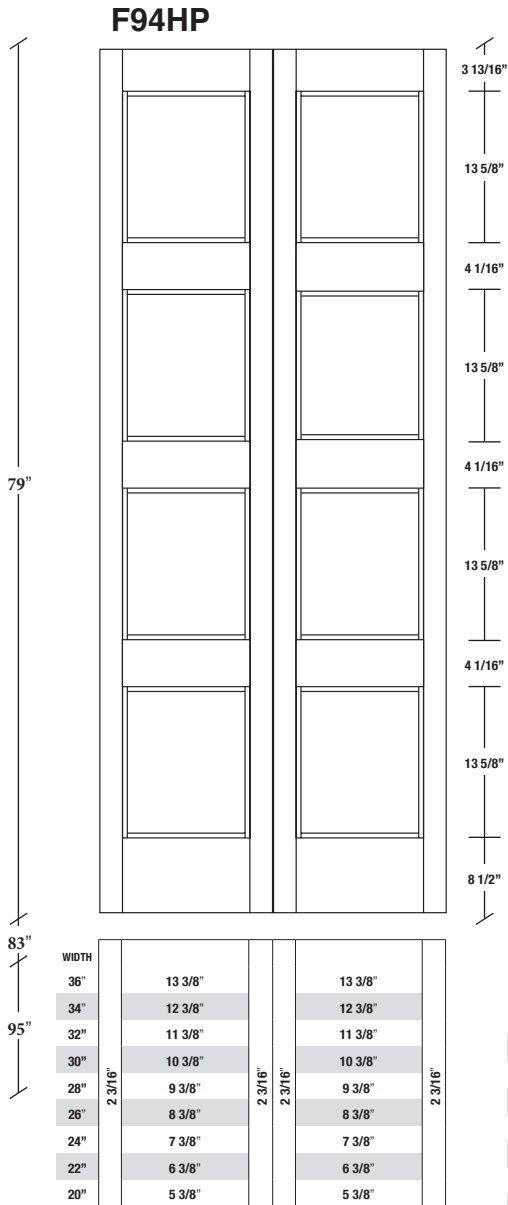

# Technical drawings 79" - 83" - 95"

E-Sticking Bifold Panel Door - US specs

www.pbidoors.com

1 3/8" E-STICKING SIDERAIL