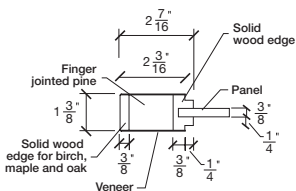

# Technical drawings 79" - 83" - 95"

E-Sticking Bifold Panel Door - US specs

www.pbidoors.com

1 3/8" E-STICKING SIDERAIL