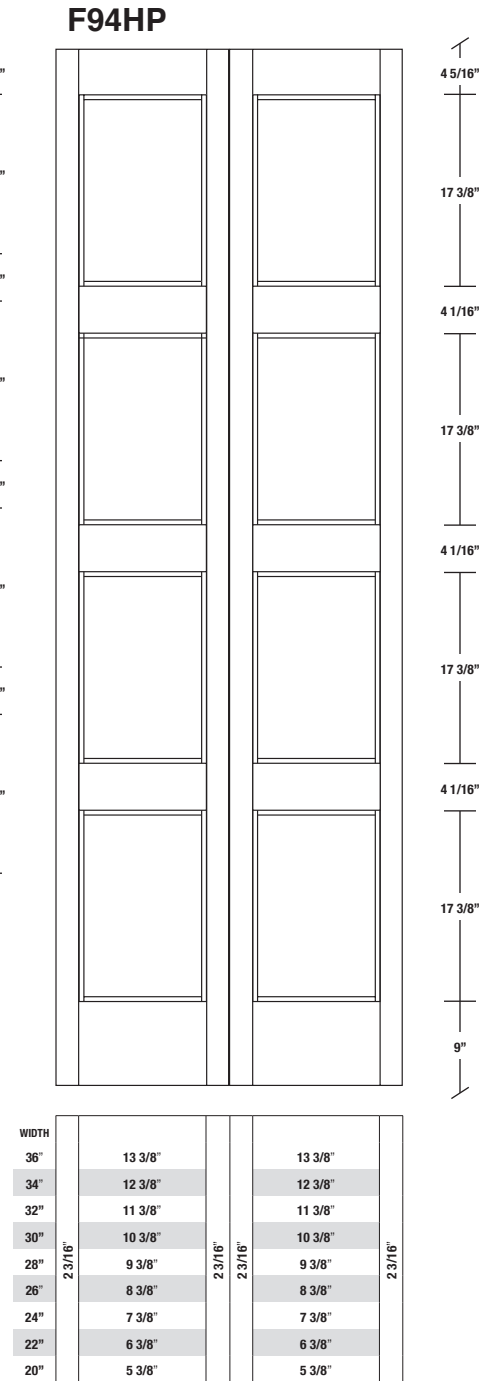

# Technical drawings 79" - 83" - 95"

E-Sticking Bifold Panel Door - US specs

www.pbidoors.com

1 3/8" E-STICKING SIDERAIL