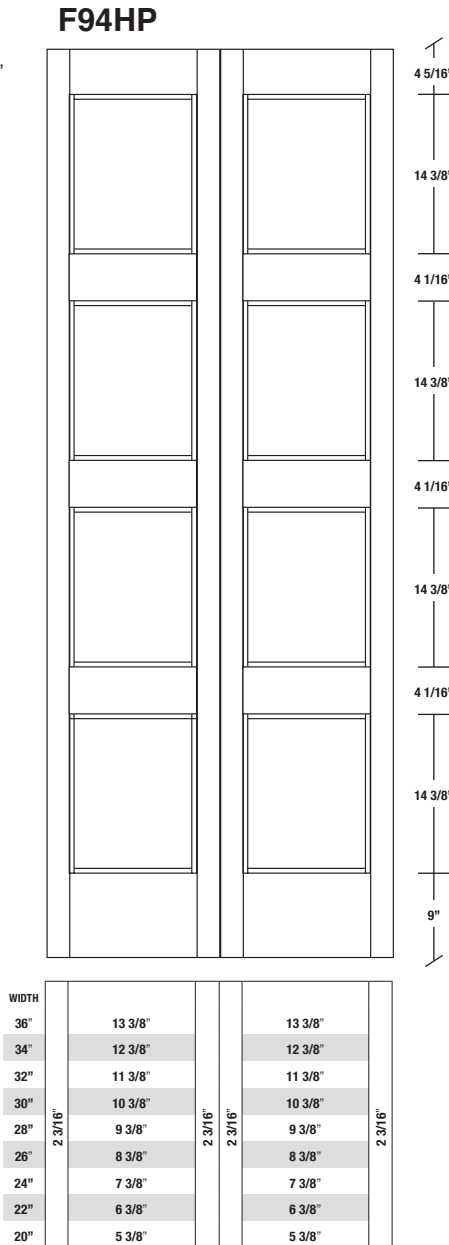

# Technical drawings 79" - 83" - 95"

E-Sticking Bifold Panel Door - US specs

www.pbidoors.com

1 3/8" E-STICKING SIDERAIL