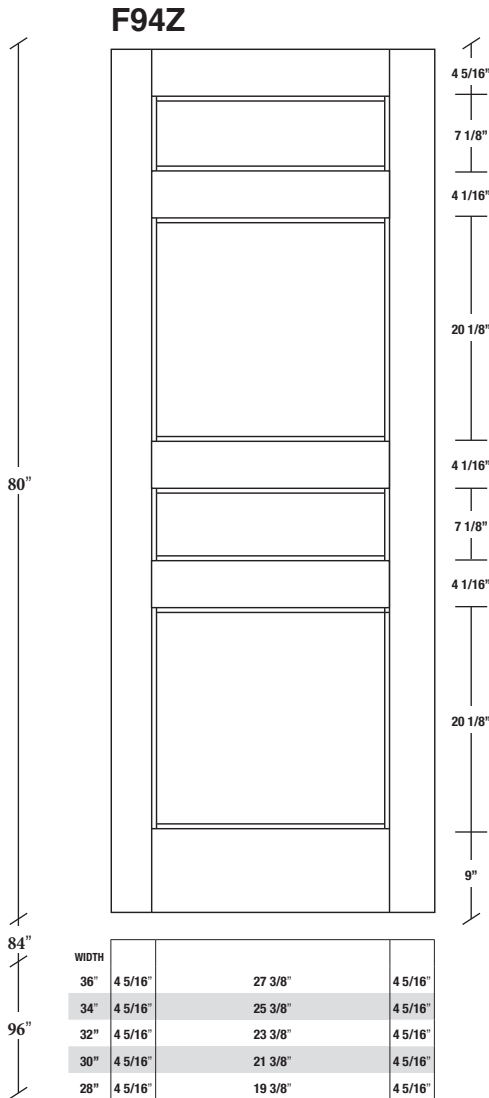

Technical drawings 80" - 84" - 96"

E-Sticking Panel Door - US specs

www.pbidoors.com

E-STICKING SIDERAIL

January 2020 (revision 02)