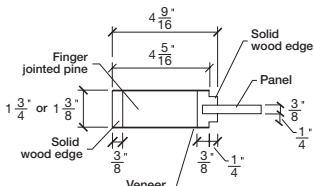

Technical drawings 80" - 84" - 96"

E-Sticking Panel Door - US specs

www.pbidoors.com

E-STICKING SIDERAIL

January 2020 (revision 02)