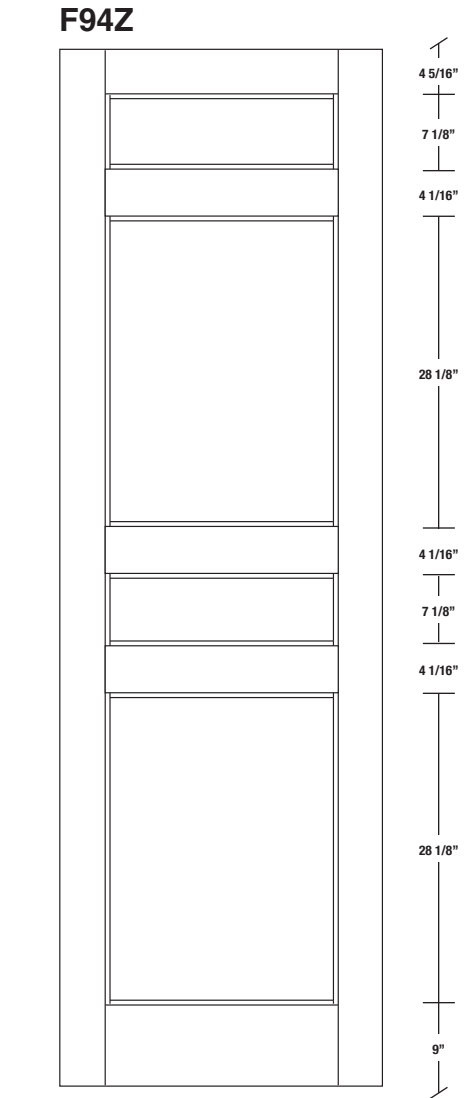

Technical drawings 80" - 84" - 96"

E-Sticking Panel Door - US specs

www.pbidoors.com

E-STICKING SIDERAIL

January 2020 (revision 02)