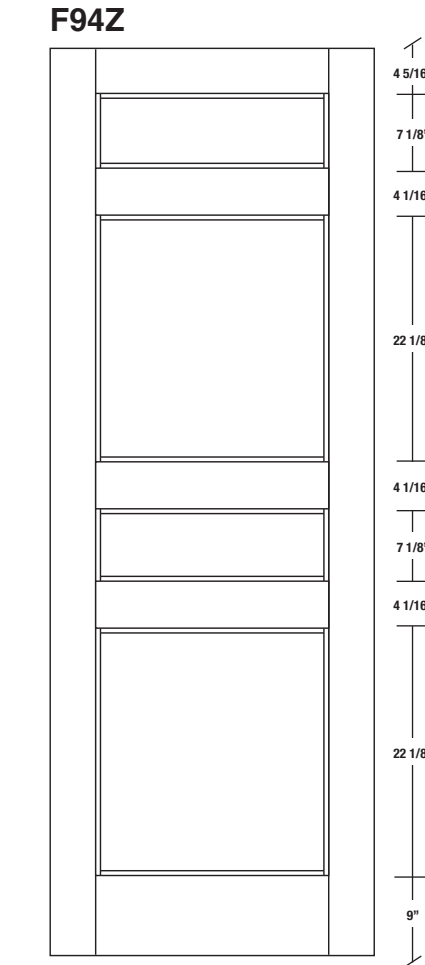

Technical drawings 80" - 84" - 96"

E-Sticking Panel Door - US specs

www.pbidoors.com

E-STICKING SIDERAIL

January 2020 (revision 02)