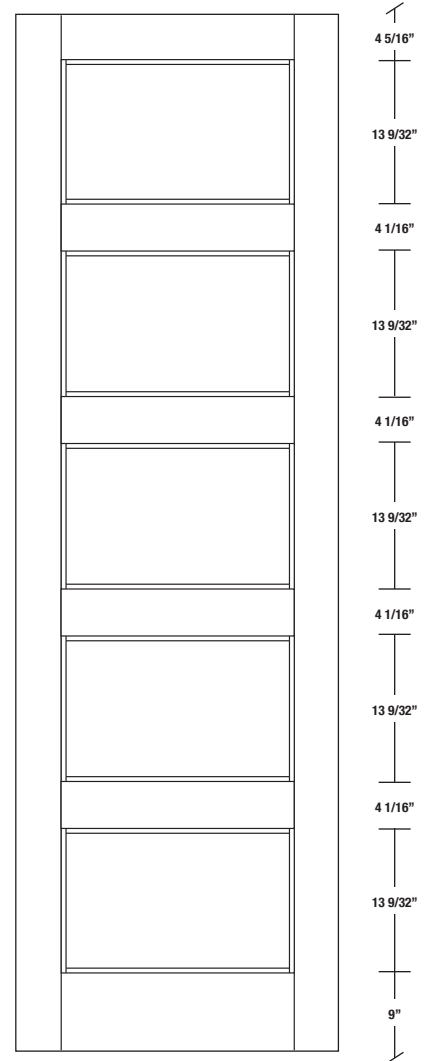

Technical drawings 80" - 84" - 96"

E-Sticking Panel Door - US specs

www.pbidoors.com

F95H

HEIGHT	WIDTH	DEPTH	DEPTH
36"	4 5/16"	27 3/8"	4 5/16"
34"	4 5/16"	25 3/8"	4 5/16"
32"	4 5/16"	23 3/8"	4 5/16"
30"	4 5/16"	21 3/8"	4 5/16"
28"	4 5/16"	19 3/8"	4 5/16"
26"	4 5/16"	17 3/8"	4 5/16"
24"	4 5/16"	15 3/8"	4 5/16"
22"	4 5/16"	13 3/8"	4 5/16"
20"	4 5/16"	11 3/8"	4 5/16"
18"	4 5/16"	9 3/8"	4 5/16"
16"	4 5/16"	7 3/8"	4 5/16"
15"	2 3/16"	10 1/8"	2 3/16"
14"	2 3/16"	9 1/8"	2 3/16"
12"	2 3/16"	7 1/8"	2 3/16"

F95H

HEIGHT	WIDTH	DEPTH	DEPTH
36"	4 5/16"	27 3/8"	4 5/16"
34"	4 5/16"	25 3/8"	4 5/16"
32"	4 5/16"	23 3/8"	4 5/16"
30"	4 5/16"	21 3/8"	4 5/16"
28"	4 5/16"	19 3/8"	4 5/16"
26"	4 5/16"	17 3/8"	4 5/16"
24"	4 5/16"	15 3/8"	4 5/16"
22"	4 5/16"	13 3/8"	4 5/16"
20"	4 5/16"	11 3/8"	4 5/16"
18"	4 5/16"	9 3/8"	4 5/16"
16"	4 5/16"	7 3/8"	4 5/16"
15"	2 3/16"	10 1/8"	2 3/16"
14"	2 3/16"	9 1/8"	2 3/16"
12"	2 3/16"	7 1/8"	2 3/16"