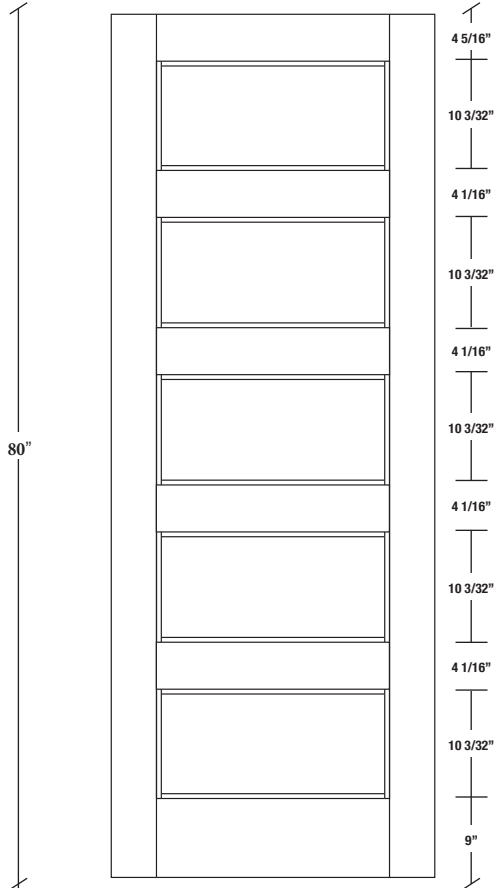

Technical drawings 80" - 84" - 96"

E-Sticking Panel Door - US specs

www.pbidoors.com

F95H

HEIGHT	WIDTH	DEPTH	DEPTH
36"	4 5/16"	27 3/8"	4 5/16"
34"	4 5/16"	25 3/8"	4 5/16"
32"	4 5/16"	23 3/8"	4 5/16"
30"	4 5/16"	21 3/8"	4 5/16"
28"	4 5/16"	19 3/8"	4 5/16"
26"	4 5/16"	17 3/8"	4 5/16"
24"	4 5/16"	15 3/8"	4 5/16"
22"	4 5/16"	13 3/8"	4 5/16"
20"	4 5/16"	11 3/8"	4 5/16"
18"	4 5/16"	9 3/8"	4 5/16"
16"	4 5/16"	7 3/8"	4 5/16"
15"	2 3/16"	10 1/8"	2 3/16"
14"	2 3/16"	9 1/8"	2 3/16"
12"	2 3/16"	7 1/8"	2 3/16"

F95H

HEIGHT	WIDTH	DEPTH	DEPTH
36"	4 5/16"	27 3/8"	4 5/16"
34"	4 5/16"	25 3/8"	4 5/16"
32"	4 5/16"	23 3/8"	4 5/16"
30"	4 5/16"	21 3/8"	4 5/16"
28"	4 5/16"	19 3/8"	4 5/16"
26"	4 5/16"	17 3/8"	4 5/16"
24"	4 5/16"	15 3/8"	4 5/16"
22"	4 5/16"	13 3/8"	4 5/16"
20"	4 5/16"	11 3/8"	4 5/16"
18"	4 5/16"	9 3/8"	4 5/16"
16"	4 5/16"	7 3/8"	4 5/16"
15"	2 3/16"	10 1/8"	2 3/16"
14"	2 3/16"	9 1/8"	2 3/16"
12"	2 3/16"	7 1/8"	2 3/16"