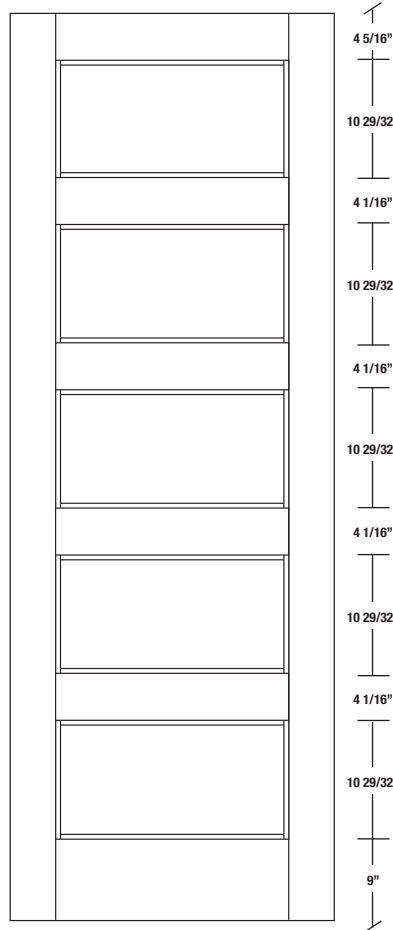

Technical drawings 80" - 84" - 96"

E-Sticking Panel Door - US specs

www.pbidoors.com

F95H

HEIGHT	WIDTH	DEPTH	DEPTH
36"	4 5/16"	27 3/8"	4 5/16"
34"	4 5/16"	25 3/8"	4 5/16"
32"	4 5/16"	23 3/8"	4 5/16"
30"	4 5/16"	21 3/8"	4 5/16"
28"	4 5/16"	19 3/8"	4 5/16"
26"	4 5/16"	17 3/8"	4 5/16"
24"	4 5/16"	15 3/8"	4 5/16"
22"	4 5/16"	13 3/8"	4 5/16"
20"	4 5/16"	11 3/8"	4 5/16"
18"	4 5/16"	9 3/8"	4 5/16"
16"	4 5/16"	7 3/8"	4 5/16"
15"	2 3/16"	10 1/8"	2 3/16"
14"	2 3/16"	9 1/8"	2 3/16"
12"	2 3/16"	7 1/8"	2 3/16"

F95H

HEIGHT	WIDTH	DEPTH	DEPTH
36"	4 5/16"	27 3/8"	4 5/16"
34"	4 5/16"	25 3/8"	4 5/16"
32"	4 5/16"	23 3/8"	4 5/16"
30"	4 5/16"	21 3/8"	4 5/16"
28"	4 5/16"	19 3/8"	4 5/16"
26"	4 5/16"	17 3/8"	4 5/16"
24"	4 5/16"	15 3/8"	4 5/16"
22"	4 5/16"	13 3/8"	4 5/16"
20"	4 5/16"	11 3/8"	4 5/16"
18"	4 5/16"	9 3/8"	4 5/16"
16"	4 5/16"	7 3/8"	4 5/16"
15"	2 3/16"	10 1/8"	2 3/16"
14"	2 3/16"	9 1/8"	2 3/16"
12"	2 3/16"	7 1/8"	2 3/16"