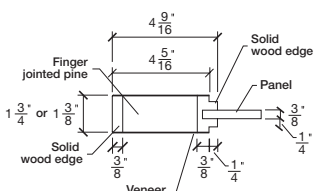

Technical drawings 80" - 84" - 96"

E-Sticking Panel Door - US specs

www.pbidoors.com

F95H

HEIGHT	WIDTH	DEPTH	DEPTH
36"	4 5/16"	27 3/8"	4 5/16"
34"	4 5/16"	25 3/8"	4 5/16"
32"	4 5/16"	23 3/8"	4 5/16"
30"	4 5/16"	21 3/8"	4 5/16"
28"	4 5/16"	19 3/8"	4 5/16"
26"	4 5/16"	17 3/8"	4 5/16"
24"	4 5/16"	15 3/8"	4 5/16"
22"	4 5/16"	13 3/8"	4 5/16"
20"	4 5/16"	11 3/8"	4 5/16"
18"	4 5/16"	9 3/8"	4 5/16"
16"	4 5/16"	7 3/8"	4 5/16"
15"	2 3/16"	10 1/8"	2 3/16"
14"	2 3/16"	9 1/8"	2 3/16"
12"	2 3/16"	7 1/8"	2 3/16"

F95H

HEIGHT	WIDTH	DEPTH	DEPTH
36"	4 5/16"	27 3/8"	4 5/16"
34"	4 5/16"	25 3/8"	4 5/16"
32"	4 5/16"	23 3/8"	4 5/16"
30"	4 5/16"	21 3/8"	4 5/16"
28"	4 5/16"	19 3/8"	4 5/16"
26"	4 5/16"	17 3/8"	4 5/16"
24"	4 5/16"	15 3/8"	4 5/16"
22"	4 5/16"	13 3/8"	4 5/16"
20"	4 5/16"	11 3/8"	4 5/16"
18"	4 5/16"	9 3/8"	4 5/16"
16"	4 5/16"	7 3/8"	4 5/16"
15"	2 3/16"	10 1/8"	2 3/16"
14"	2 3/16"	9 1/8"	2 3/16"
12"	2 3/16"	7 1/8"	2 3/16"