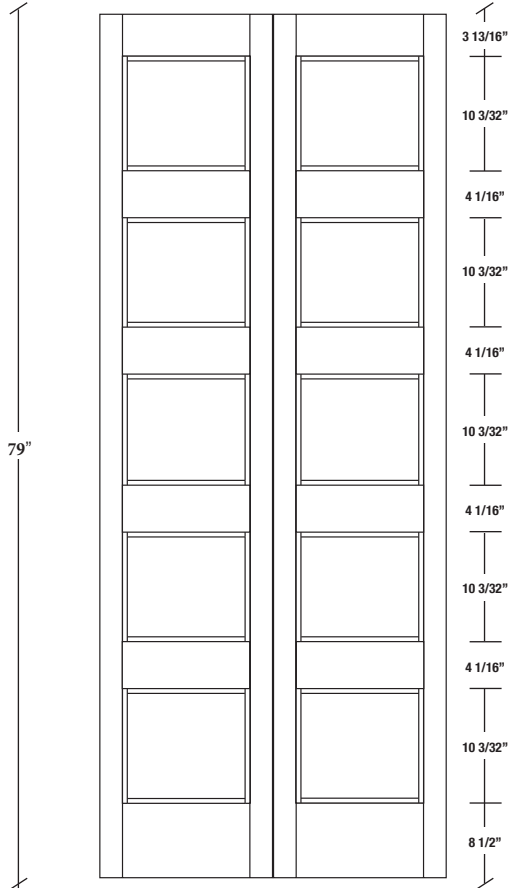

Technical drawings 79" - 83" - 95"

E-Sticking Bifold Panel Door - US specs

www.pbidoors.com

F95HP

WIDTH				
36"		13 3/8"		13 3/8"
34"		12 3/8"		12 3/8"
32"		11 3/8"		11 3/8"
30"		10 3/8"		10 3/8"
28"	2 3/16"	9 3/8"	2 3/16"	9 3/8"
26"		8 3/8"		8 3/8"
24"		7 3/8"		7 3/8"
22"		6 3/8"		6 3/8"
20"		5 3/8"		5 3/8"

F95HP

WIDTH				
36"		13 3/8"		13 3/8"
34"		12 3/8"		12 3/8"
32"		11 3/8"		11 3/8"
30"		10 3/8"		10 3/8"
28"	2 3/16"	9 3/8"	2 3/16"	9 3/8"
26"		8 3/8"		8 3/8"
24"		7 3/8"		7 3/8"
22"		6 3/8"		6 3/8"
20"		5 3/8"		5 3/8"