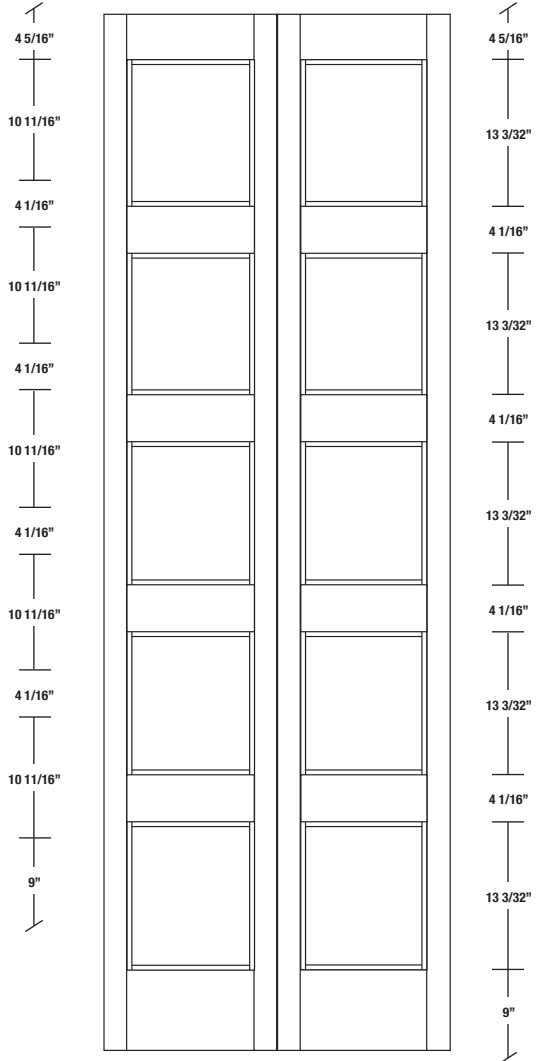

Technical drawings 79" - 83" - 95"

E-Sticking Bifold Panel Door - US specs

www.pbidoors.com

F95HP

WIDTH				
36"		13 3/8"		13 3/8"
34"		12 3/8"		12 3/8"
32"		11 3/8"		11 3/8"
30"		10 3/8"		10 3/8"
28"	2 3/16"	9 3/8"	2 3/16"	9 3/8"
26"		8 3/8"		8 3/8"
24"		7 3/8"		7 3/8"
22"		6 3/8"		6 3/8"
20"		5 3/8"		5 3/8"

F95HP

WIDTH				
36"		13 3/8"		13 3/8"
34"		12 3/8"		12 3/8"
32"		11 3/8"		11 3/8"
30"		10 3/8"		10 3/8"
28"	2 3/16"	9 3/8"	2 3/16"	9 3/8"
26"		8 3/8"		8 3/8"
24"		7 3/8"		7 3/8"
22"		6 3/8"		6 3/8"
20"		5 3/8"		5 3/8"