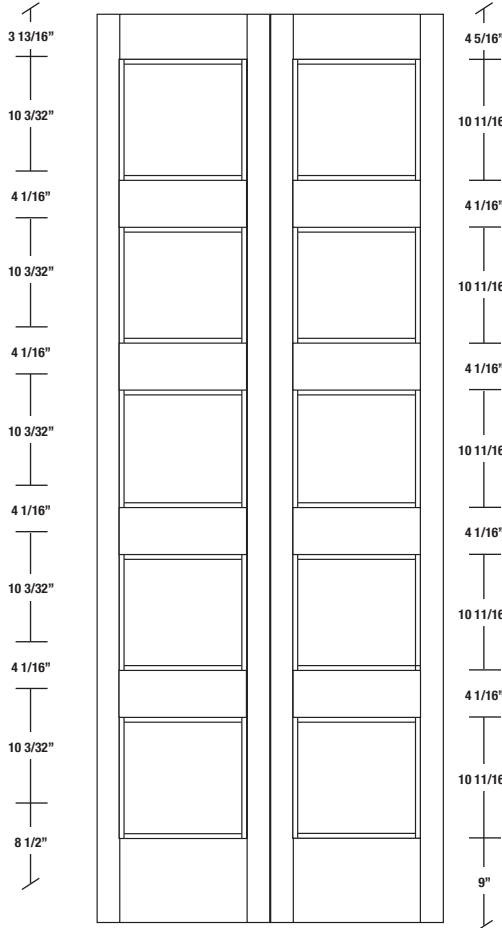

Technical drawings 79" - 83" - 95"

E-Sticking Bifold Panel Door - US specs

www.pbidoors.com

F95HP

WIDTH				
36"		13 3/8"		13 3/8"
34"		12 3/8"		12 3/8"
32"		11 3/8"		11 3/8"
30"		10 3/8"		10 3/8"
28"	2 3/16"	9 3/8"	2 3/16"	9 3/8"
26"		8 3/8"		8 3/8"
24"		7 3/8"		7 3/8"
22"		6 3/8"		6 3/8"
20"		5 3/8"		5 3/8"

F95HP

WIDTH				
36"		13 3/8"		13 3/8"
34"		12 3/8"		12 3/8"
32"		11 3/8"		11 3/8"
30"		10 3/8"		10 3/8"
28"	2 3/16"	9 3/8"	2 3/16"	9 3/8"
26"		8 3/8"		8 3/8"
24"		7 3/8"		7 3/8"
22"		6 3/8"		6 3/8"
20"		5 3/8"		5 3/8"