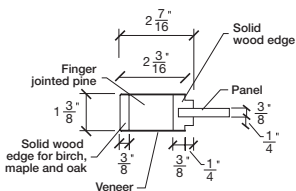

Technical drawings 79" - 83" - 95"

E-Sticking Bifold Panel Door - US specs

www.pbidoors.com

F95HP

WIDTH				
36"		13 3/8"		13 3/8"
34"		12 3/8"		12 3/8"
32"		11 3/8"		11 3/8"
30"		10 3/8"		10 3/8"
28"	2 3/16"	9 3/8"	2 3/16"	9 3/8"
26"		8 3/8"		8 3/8"
24"		7 3/8"		7 3/8"
22"		6 3/8"		6 3/8"
20"		5 3/8"		5 3/8"

F95HP

WIDTH				
36"		13 3/8"		13 3/8"
34"		12 3/8"		12 3/8"
32"		11 3/8"		11 3/8"
30"		10 3/8"		10 3/8"
28"	2 3/16"	9 3/8"	2 3/16"	9 3/8"
26"		8 3/8"		8 3/8"
24"		7 3/8"		7 3/8"
22"		6 3/8"		6 3/8"
20"		5 3/8"		5 3/8"