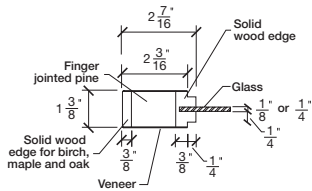

Technical drawings 79" - 83" - 95"

E-Sticking Bifold French Door - US specs

www.pbidoors.com

1 3/8" E-STICKING SIDERAIL