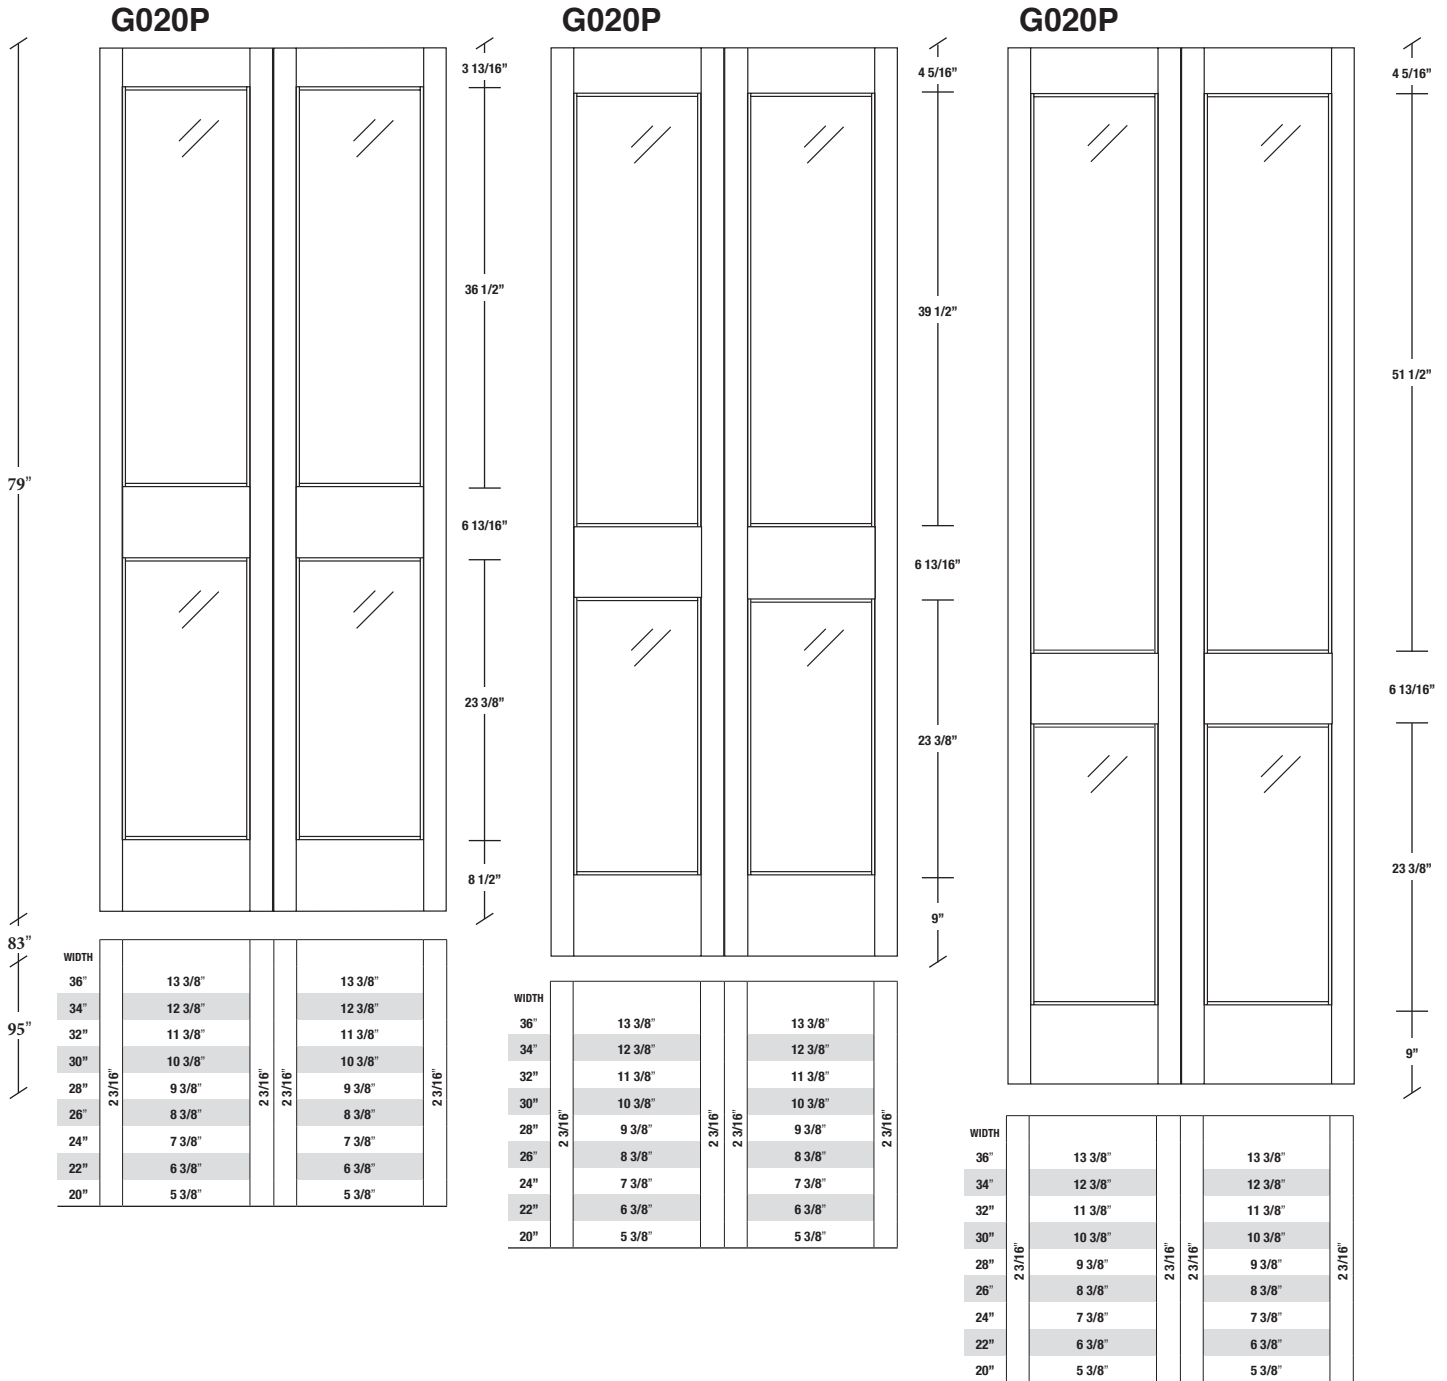

Technical drawings 79" - 83" - 95"

E-Sticking Bifold French Door - US specs

www.pbidoors.com

1 3/8" E-STICKING SIDERAIL