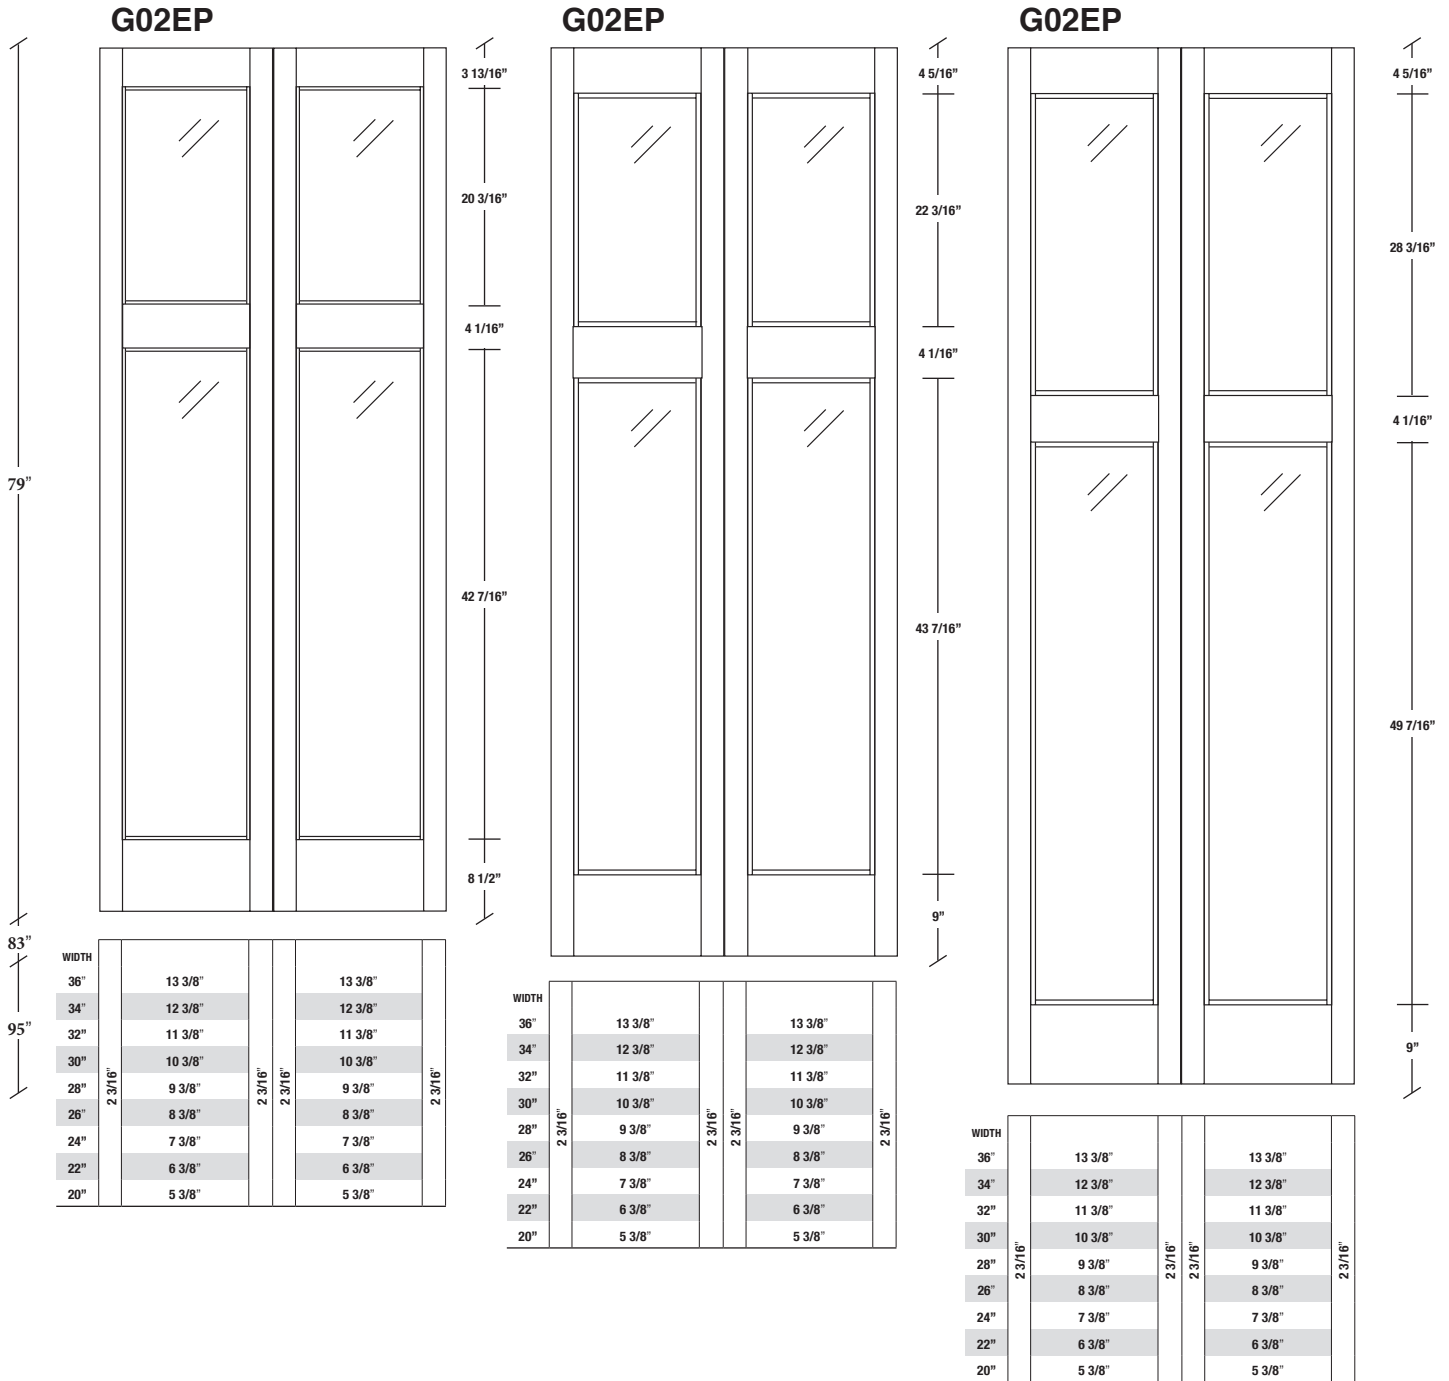

Technical drawings 79" - 83" - 95"

E-Sticking Bifold French Door - US specs

www.pbidoors.com

1 3/8" E-STICKING SIDERAIL