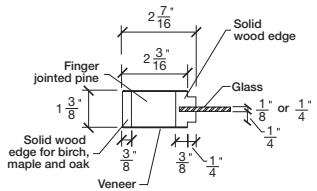

Technical drawings 79" - 83" - 95"

E-Sticking Bifold French Door - US specs

www.pbidoors.com

1 3/8" E-STICKING SIDERAIL