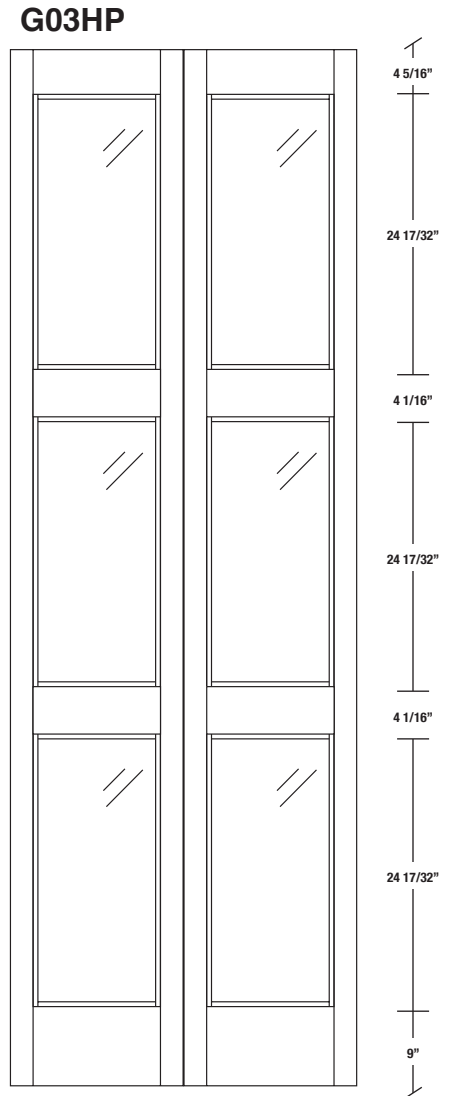

Technical drawings 79" - 83" - 95"

E-Sticking Bifold French Door - US specs

www.pbidoors.com

WIDTH				
36"		13 3/8"		13 3/8"
34"		12 3/8"		12 3/8"
32"		11 3/8"		11 3/8"
30"		10 3/8"		10 3/8"
28"	2 3/16"	9 3/8"	2 3/16"	9 3/8"
26"		8 3/8"		8 3/8"
24"		7 3/8"		7 3/8"
22"		6 3/8"		6 3/8"
20"		5 3/8"		5 3/8"

WIDTH				
36"		13 3/8"		13 3/8"
34"		12 3/8"		12 3/8"
32"		11 3/8"		11 3/8"
30"		10 3/8"		10 3/8"
28"	2 3/16"	9 3/8"	2 3/16"	9 3/8"
26"		8 3/8"		8 3/8"
24"		7 3/8"		7 3/8"
22"		6 3/8"		6 3/8"
20"		5 3/8"		5 3/8"