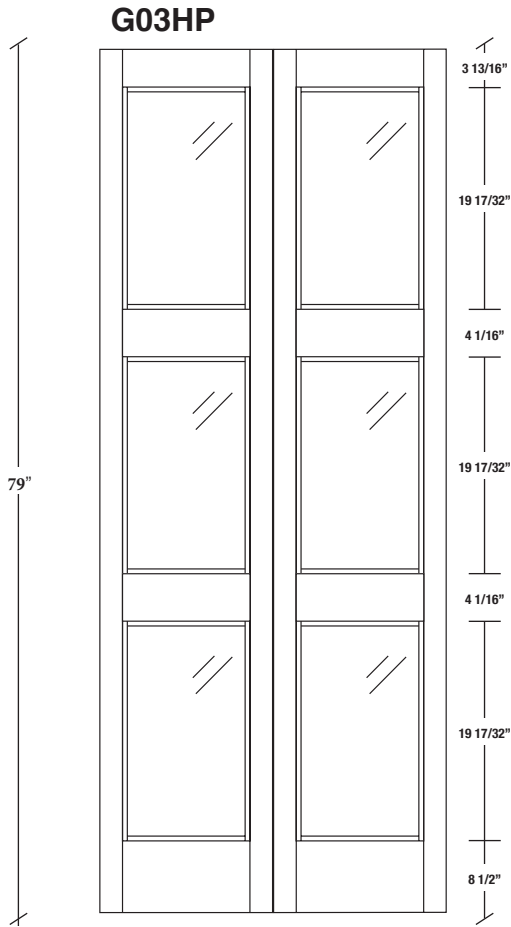

Technical drawings 79" - 83" - 95"

E-Sticking Bifold French Door - US specs

www.pbidoors.com

WIDTH				
36"		13 3/8"		13 3/8"
34"		12 3/8"		12 3/8"
32"		11 3/8"		11 3/8"
30"		10 3/8"		10 3/8"
28"	2 3/16"	9 3/8"	2 3/16"	9 3/8"
26"		8 3/8"		8 3/8"
24"		7 3/8"		7 3/8"
22"		6 3/8"		6 3/8"
20"		5 3/8"		5 3/8"

WIDTH				
36"		13 3/8"		13 3/8"
34"		12 3/8"		12 3/8"
32"		11 3/8"		11 3/8"
30"		10 3/8"		10 3/8"
28"	2 3/16"	9 3/8"	2 3/16"	9 3/8"
26"		8 3/8"		8 3/8"
24"		7 3/8"		7 3/8"
22"		6 3/8"		6 3/8"
20"		5 3/8"		5 3/8"