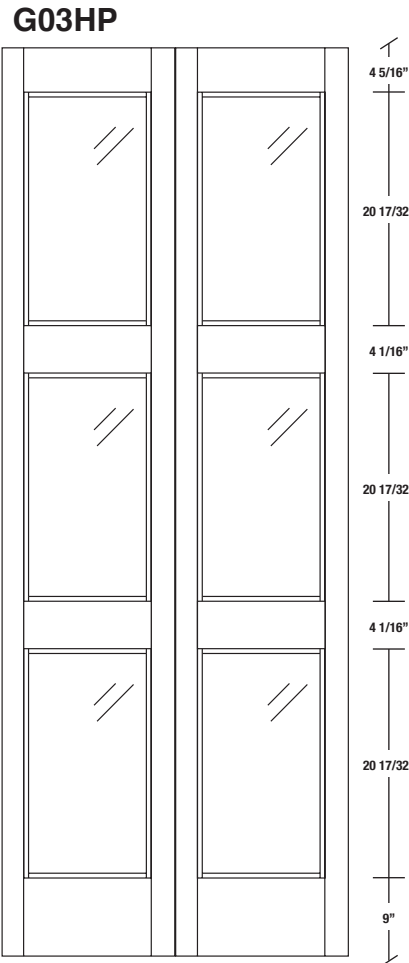

Technical drawings 79" - 83" - 95"

E-Sticking Bifold French Door - US specs

www.pbidoors.com

WIDTH				
36"		13 3/8"		13 3/8"
34"		12 3/8"		12 3/8"
32"		11 3/8"		11 3/8"
30"		10 3/8"		10 3/8"
28"	2 3/16"	9 3/8"	2 3/16"	9 3/8"
26"		8 3/8"		8 3/8"
24"		7 3/8"		7 3/8"
22"		6 3/8"		6 3/8"
20"		5 3/8"		5 3/8"

WIDTH				
36"		13 3/8"		13 3/8"
34"		12 3/8"		12 3/8"
32"		11 3/8"		11 3/8"
30"		10 3/8"		10 3/8"
28"	2 3/16"	9 3/8"	2 3/16"	9 3/8"
26"		8 3/8"		8 3/8"
24"		7 3/8"		7 3/8"
22"		6 3/8"		6 3/8"
20"		5 3/8"		5 3/8"