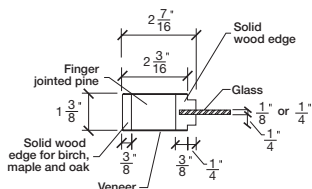

Technical drawings 79" - 83" - 95"

E-Sticking Bifold French Door - US specs

www.pbidoors.com

WIDTH				
36"		13 3/8"		13 3/8"
34"		12 3/8"		12 3/8"
32"		11 3/8"		11 3/8"
30"		10 3/8"		10 3/8"
28"	2 3/16"	9 3/8"	2 3/16"	9 3/8"
26"		8 3/8"		8 3/8"
24"		7 3/8"		7 3/8"
22"		6 3/8"		6 3/8"
20"		5 3/8"		5 3/8"

WIDTH				
36"		13 3/8"		13 3/8"
34"		12 3/8"		12 3/8"
32"		11 3/8"		11 3/8"
30"		10 3/8"		10 3/8"
28"	2 3/16"	9 3/8"	2 3/16"	9 3/8"
26"		8 3/8"		8 3/8"
24"		7 3/8"		7 3/8"
22"		6 3/8"		6 3/8"
20"		5 3/8"		5 3/8"