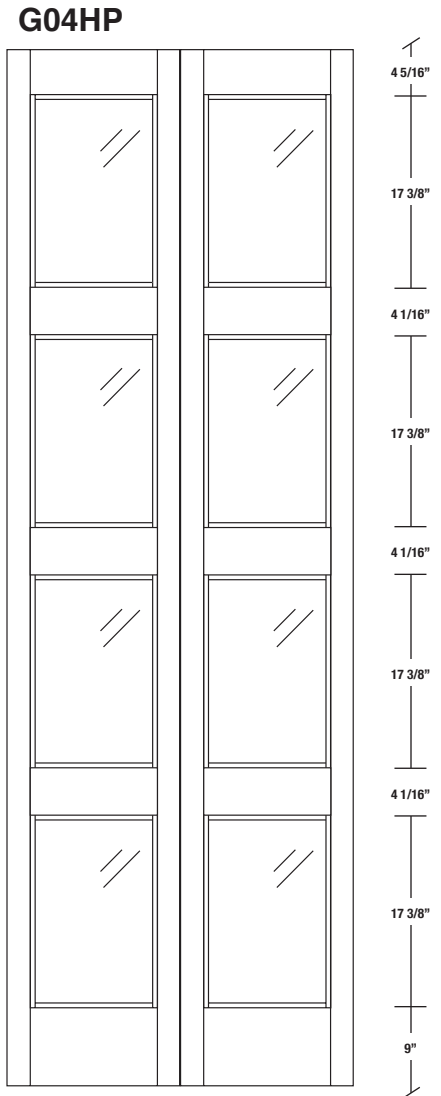

Technical drawings 79" - 83" - 95"

E-Sticking Bifold French Door - US specs

www.pbidoors.com

| WIDTH | | | |
|-------|---------|---------|--|
| 36" | 13 3/8" | 13 3/8" | |
| 34" | 12 3/8" | 12 3/8" | |
| 32" | 11 3/8" | 11 3/8" | |
| 30" | 10 3/8" | 10 3/8" | |
| 28" | 9 3/8" | 9 3/8" | |
| 26" | 8 3/8" | 8 3/8" | |
| 24" | 7 3/8" | 7 3/8" | |
| 22" | 6 3/8" | 6 3/8" | |
| 20" | 5 3/8" | 5 3/8" | |

| WIDTH | | | |
|-------|---------|---------|--|
| 36" | 13 3/8" | 13 3/8" | |
| 34" | 12 3/8" | 12 3/8" | |
| 32" | 11 3/8" | 11 3/8" | |
| 30" | 10 3/8" | 10 3/8" | |
| 28" | 9 3/8" | 9 3/8" | |
| 26" | 8 3/8" | 8 3/8" | |
| 24" | 7 3/8" | 7 3/8" | |
| 22" | 6 3/8" | 6 3/8" | |
| 20" | 5 3/8" | 5 3/8" | |

1 3/8" E-STICKING SIDERAIL