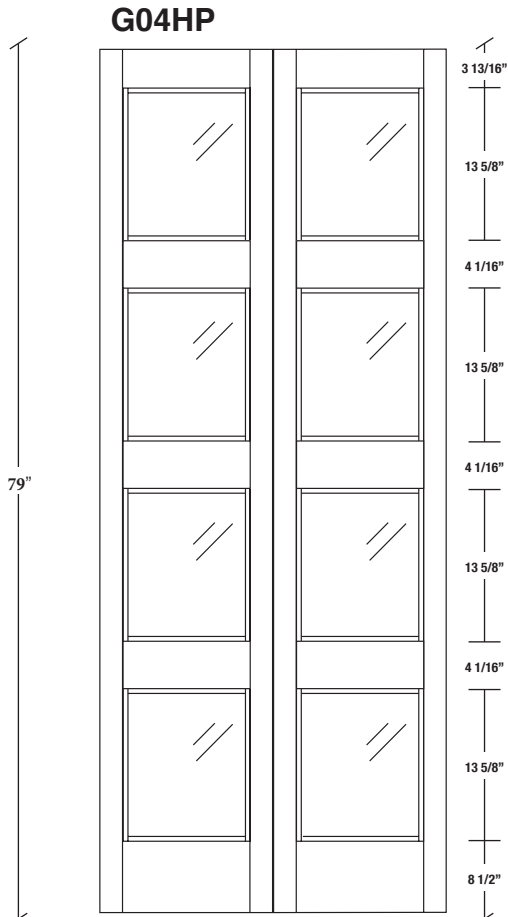

Technical drawings 79" - 83" - 95"

E-Sticking Bifold French Door - US specs

www.pbidoors.com

| WIDTH | | | |
|-------|---------|---------|--|
| 36" | 13 3/8" | 13 3/8" | |
| 34" | 12 3/8" | 12 3/8" | |
| 32" | 11 3/8" | 11 3/8" | |
| 30" | 10 3/8" | 10 3/8" | |
| 28" | 9 3/8" | 9 3/8" | |
| 26" | 8 3/8" | 8 3/8" | |
| 24" | 7 3/8" | 7 3/8" | |
| 22" | 6 3/8" | 6 3/8" | |
| 20" | 5 3/8" | 5 3/8" | |

| WIDTH | | | |
|-------|---------|---------|--|
| 36" | 13 3/8" | 13 3/8" | |
| 34" | 12 3/8" | 12 3/8" | |
| 32" | 11 3/8" | 11 3/8" | |
| 30" | 10 3/8" | 10 3/8" | |
| 28" | 9 3/8" | 9 3/8" | |
| 26" | 8 3/8" | 8 3/8" | |
| 24" | 7 3/8" | 7 3/8" | |
| 22" | 6 3/8" | 6 3/8" | |
| 20" | 5 3/8" | 5 3/8" | |