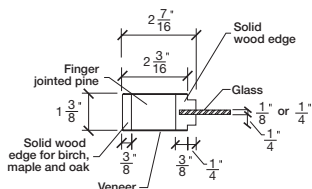

Technical drawings 79" - 83" - 95"

E-Sticking Bifold French Door - US specs

www.pbidoors.com

| WIDTH | | | |
|-------|---------|---------|--|
| 36" | 13 3/8" | 13 3/8" | |
| 34" | 12 3/8" | 12 3/8" | |
| 32" | 11 3/8" | 11 3/8" | |
| 30" | 10 3/8" | 10 3/8" | |
| 28" | 9 3/8" | 9 3/8" | |
| 26" | 8 3/8" | 8 3/8" | |
| 24" | 7 3/8" | 7 3/8" | |
| 22" | 6 3/8" | 6 3/8" | |
| 20" | 5 3/8" | 5 3/8" | |

| WIDTH | | | |
|-------|---------|---------|--|
| 36" | 13 3/8" | 13 3/8" | |
| 34" | 12 3/8" | 12 3/8" | |
| 32" | 11 3/8" | 11 3/8" | |
| 30" | 10 3/8" | 10 3/8" | |
| 28" | 9 3/8" | 9 3/8" | |
| 26" | 8 3/8" | 8 3/8" | |
| 24" | 7 3/8" | 7 3/8" | |
| 22" | 6 3/8" | 6 3/8" | |
| 20" | 5 3/8" | 5 3/8" | |